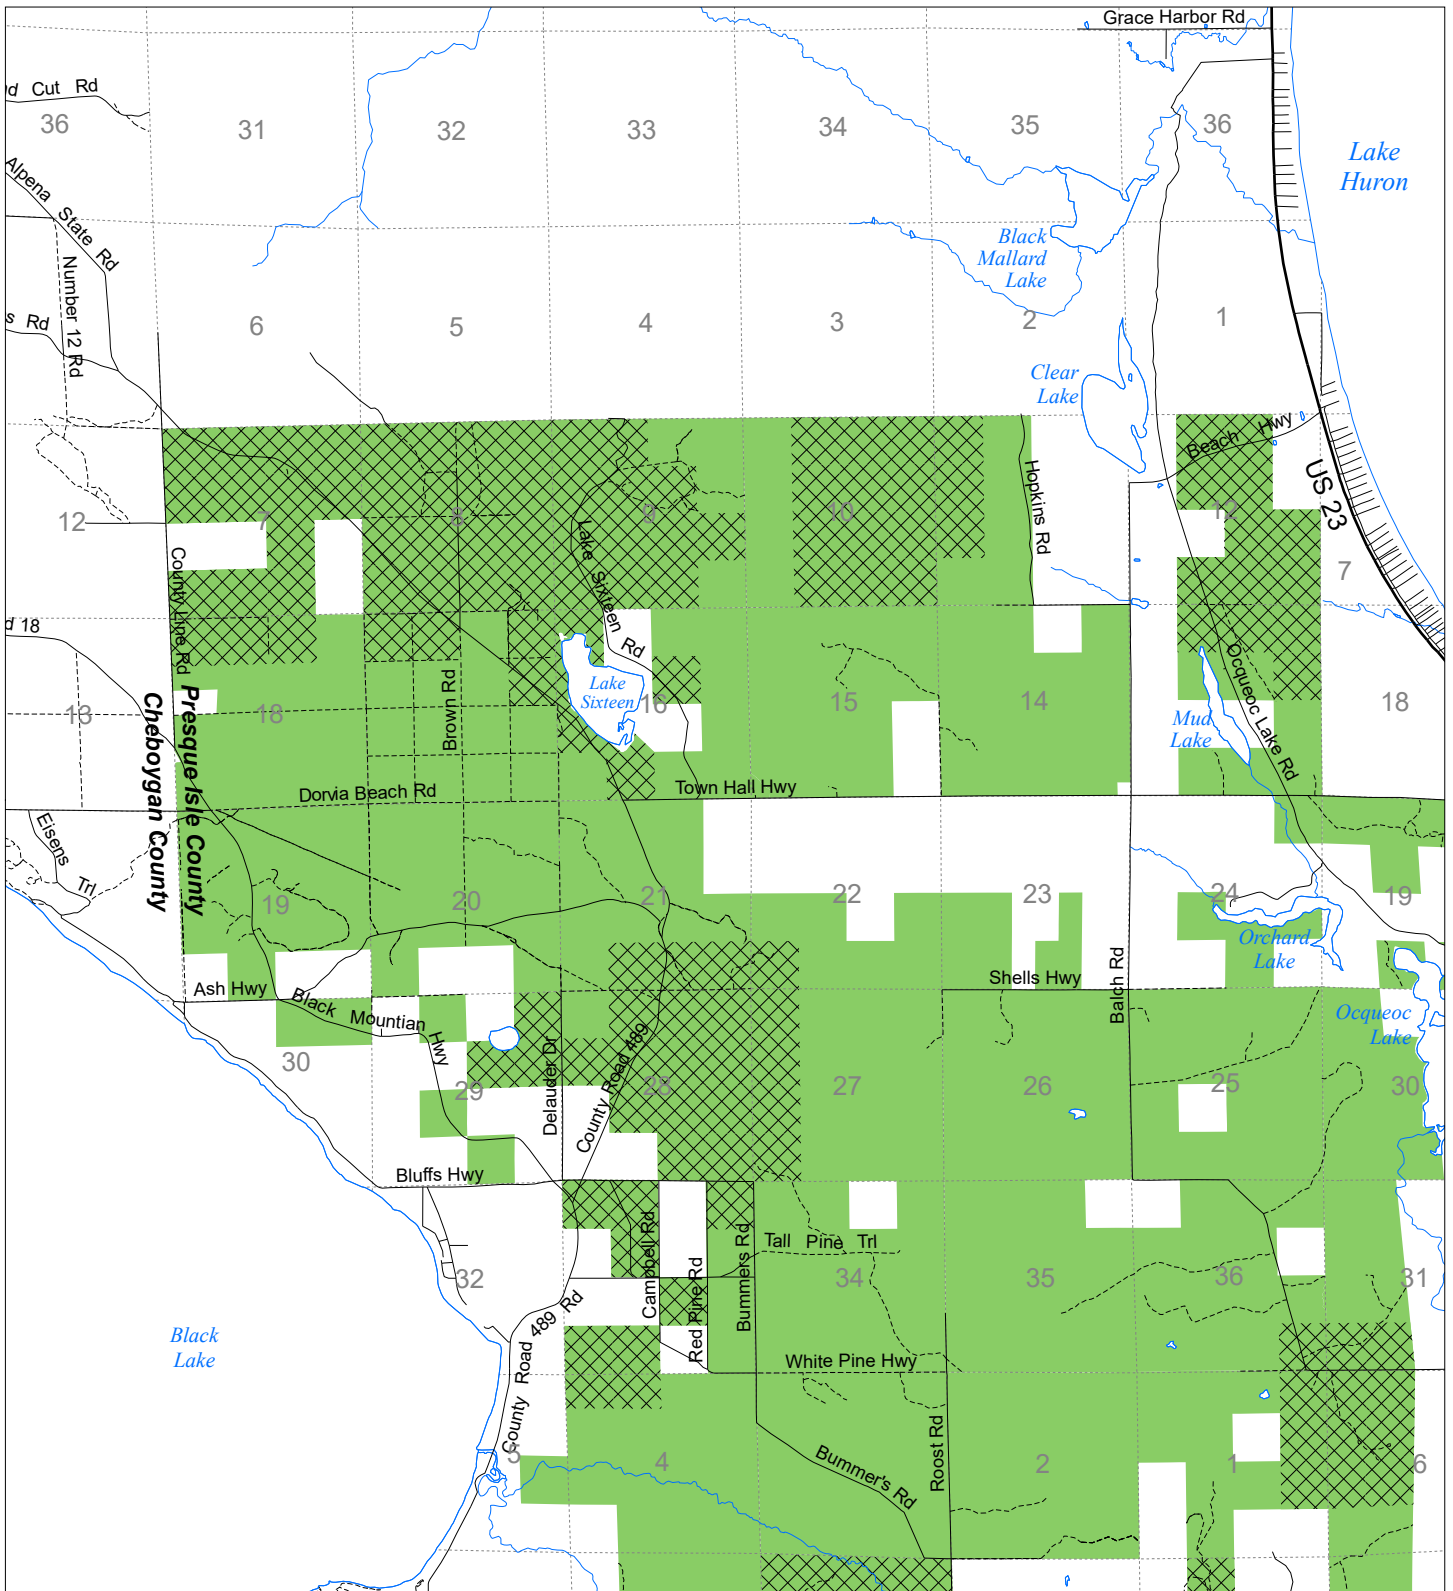

Fuelwood Collection Presque Isle County T36N, R02E

- State land open to fuelwood collection
- State land closed to fuelwood collection

Effective: April 1, 2019