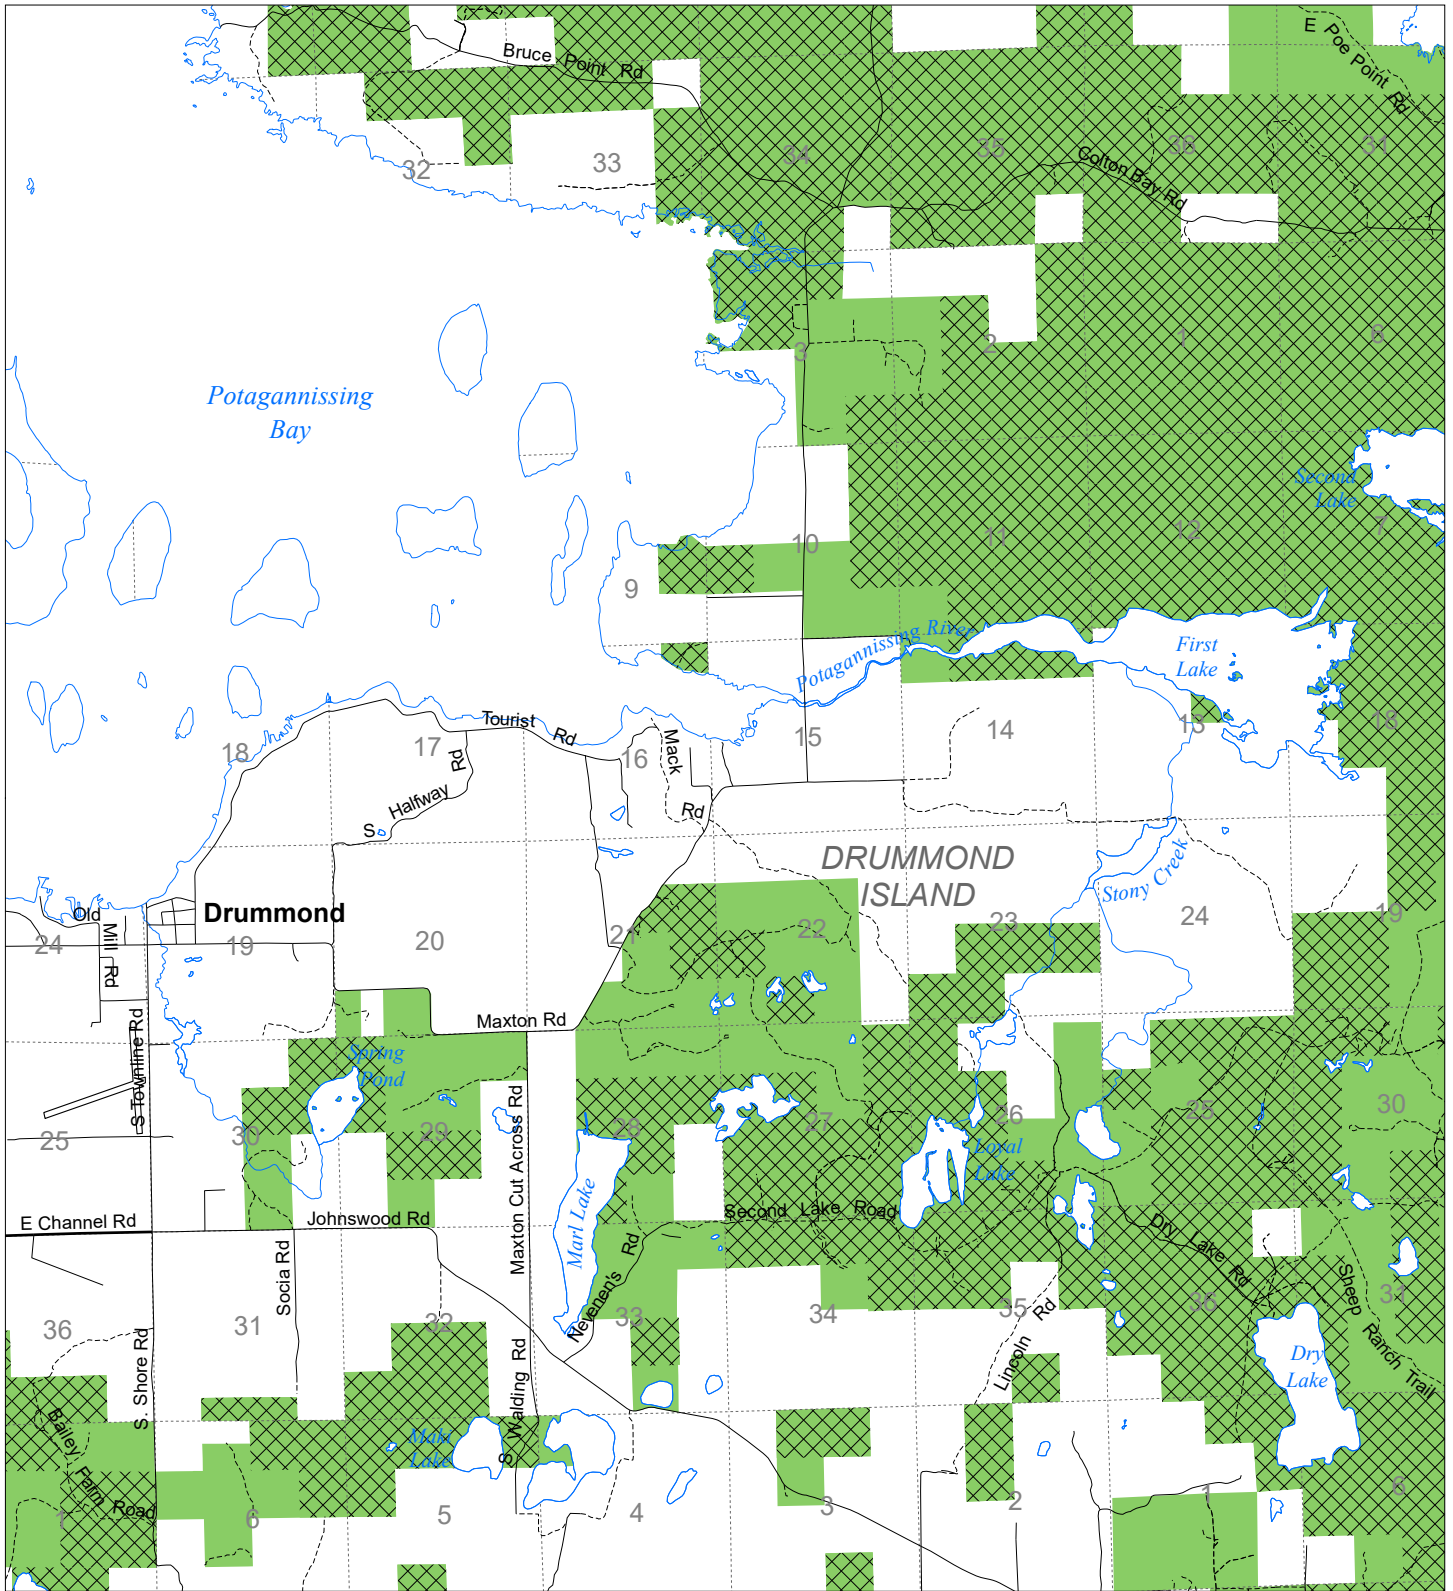

Fuelwood Collection
 Drummond Island, Chippewa County
T42N, R06E

- State land open to fuelwood collection
- State land closed to fuelwood collection

Effective: April 1, 2019

Date: 03/05/2019