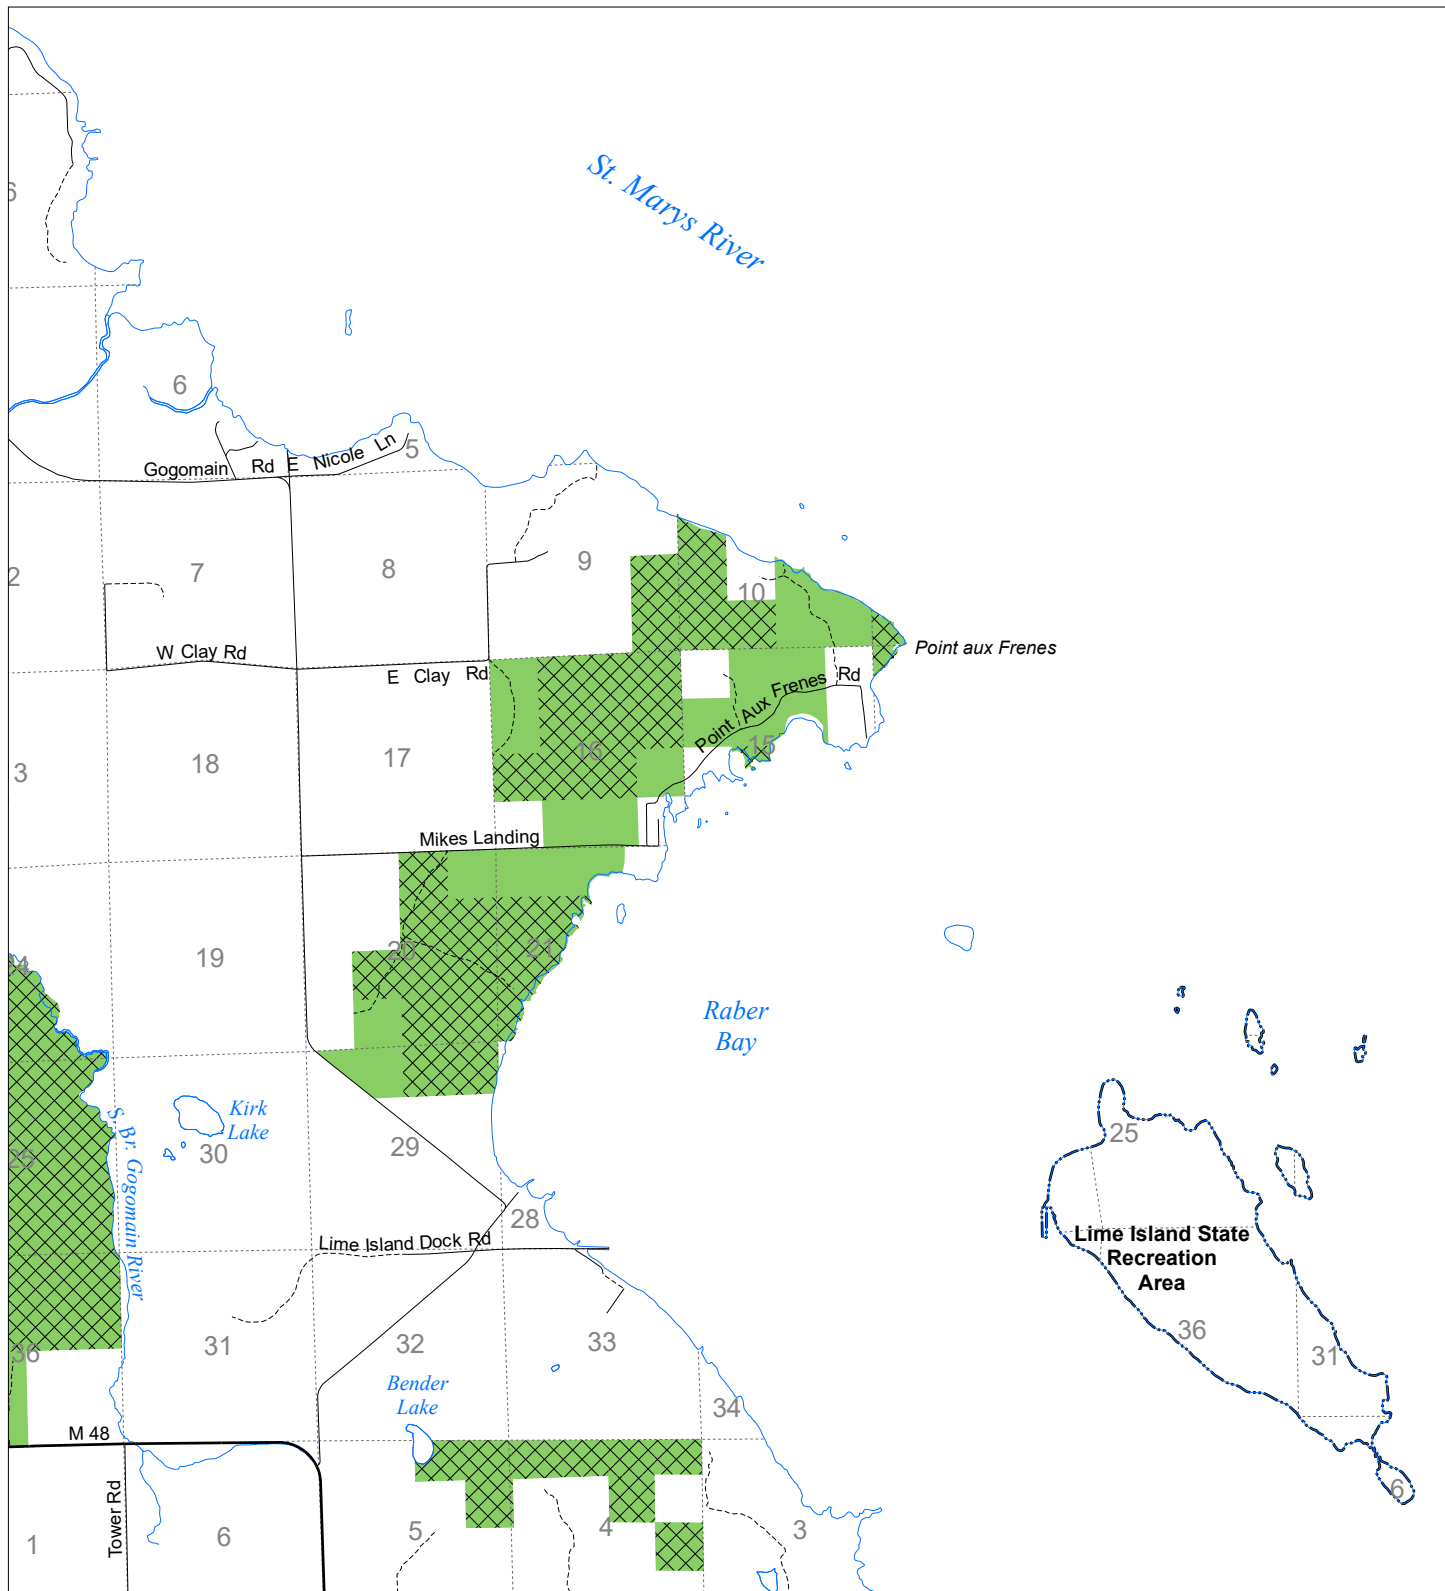

Fuelwood Collection Chippewa County T43N, R03E

State land open to fuelwood collection
 State land closed to fuelwood collection
 Effective: April 1, 2019

Date: 03/05/2019