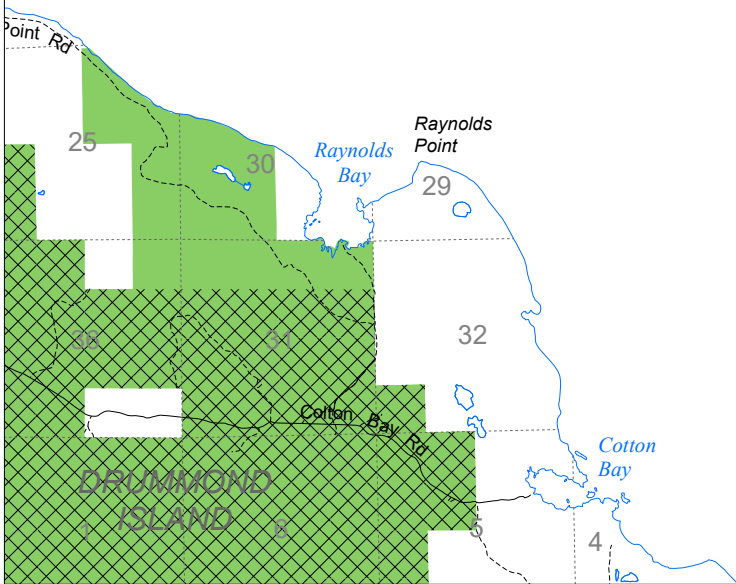

Fuelwood Collection  
Drummond Island, Chippewa County  
**T43N, R07E**

*North  
Channel*

-  State land open to fuelwood collection
-  State land closed to fuelwood collection

Effective: April 1, 2019

Date: 03/05/2019