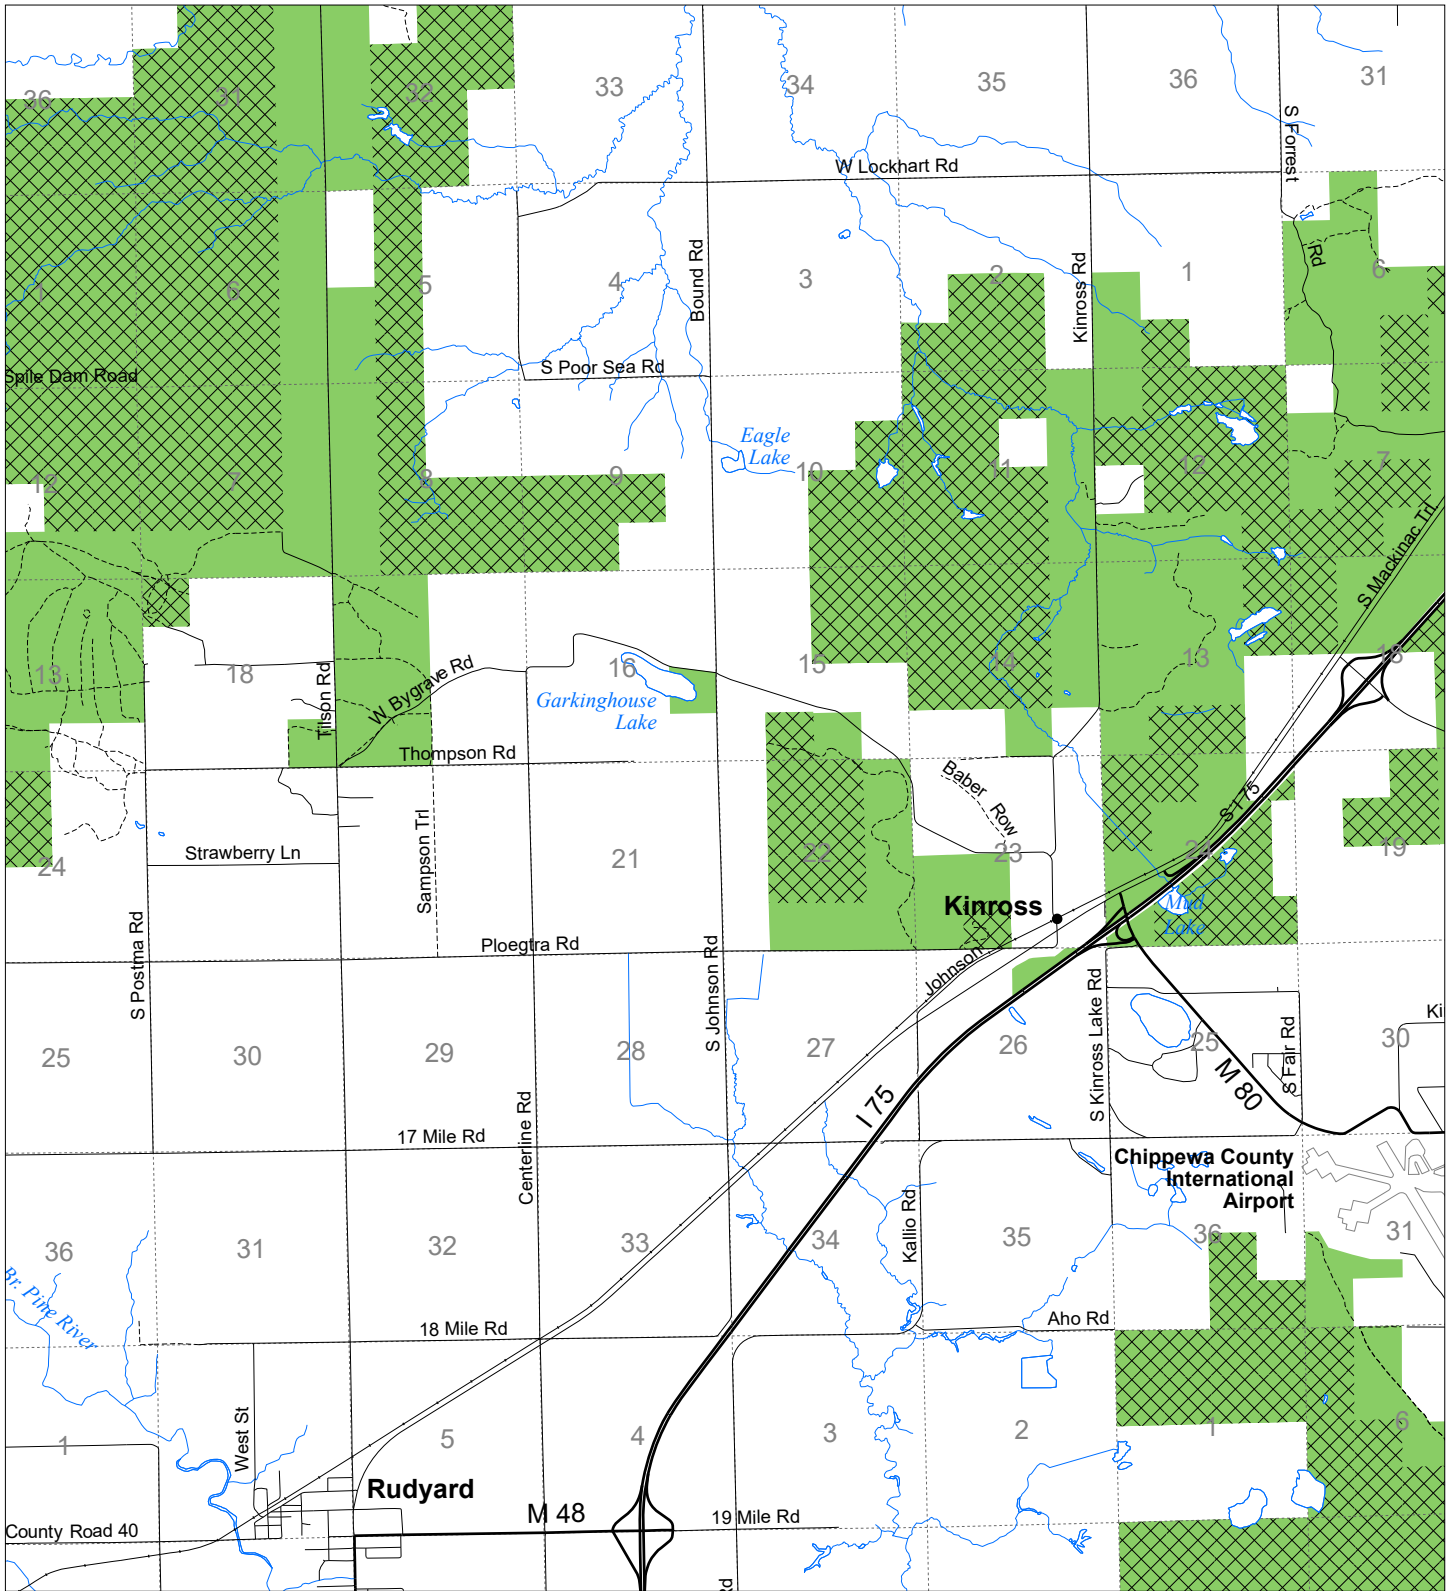

Fuelwood Collection Chippewa County T45N, R02W

- State land open to fuelwood collection
- State land closed to fuelwood collection

Effective: April 1, 2019