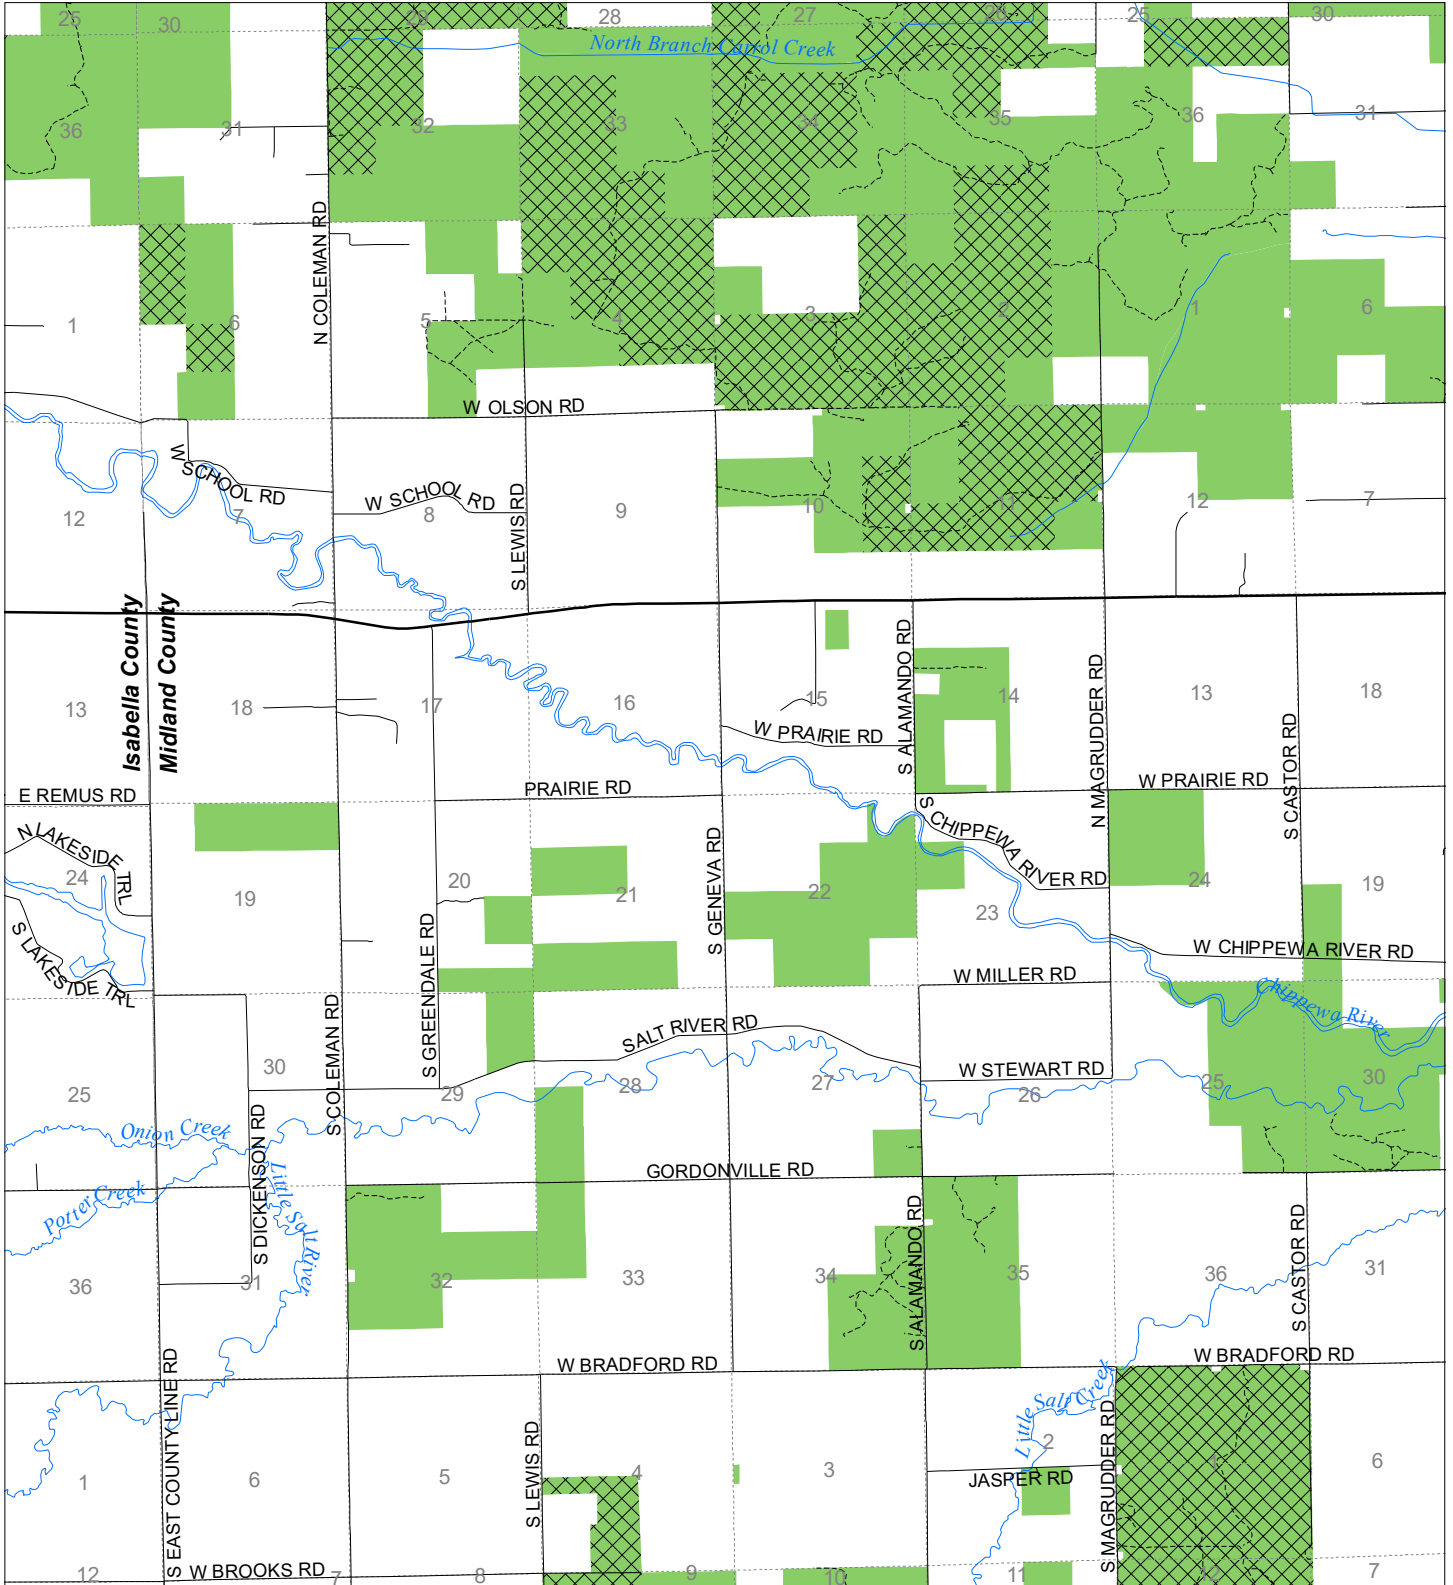

Fuelwood Collection Midland County T14N,R02W

- State land open to fuelwood collection
- State land closed to fuelwood collection

Effective: April 1, 2020

Date: 03/20/2020