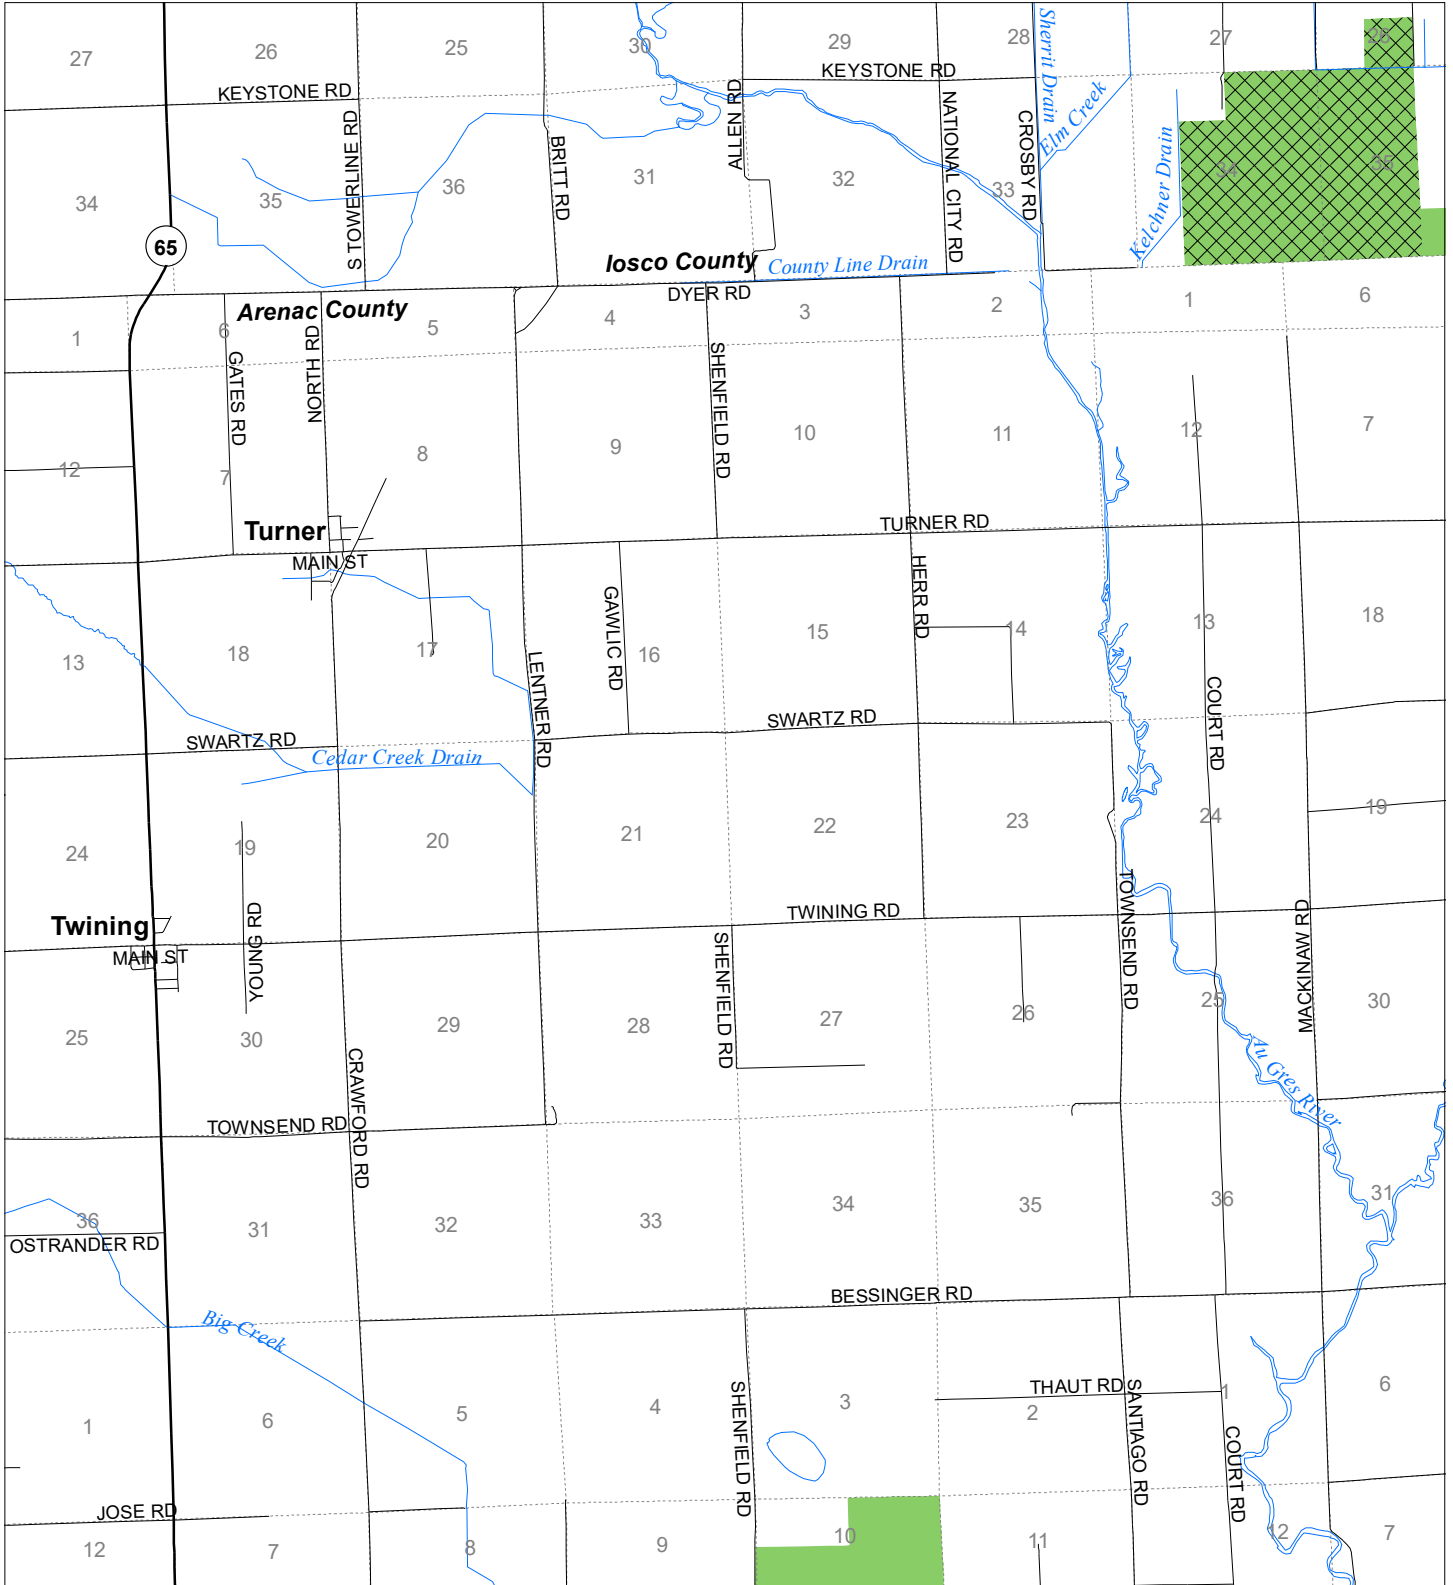

Fuelwood Collection Arenac County T20N,R06E

- State land open to fuelwood collection
- State land closed to fuelwood collection

Effective: April 1, 2020