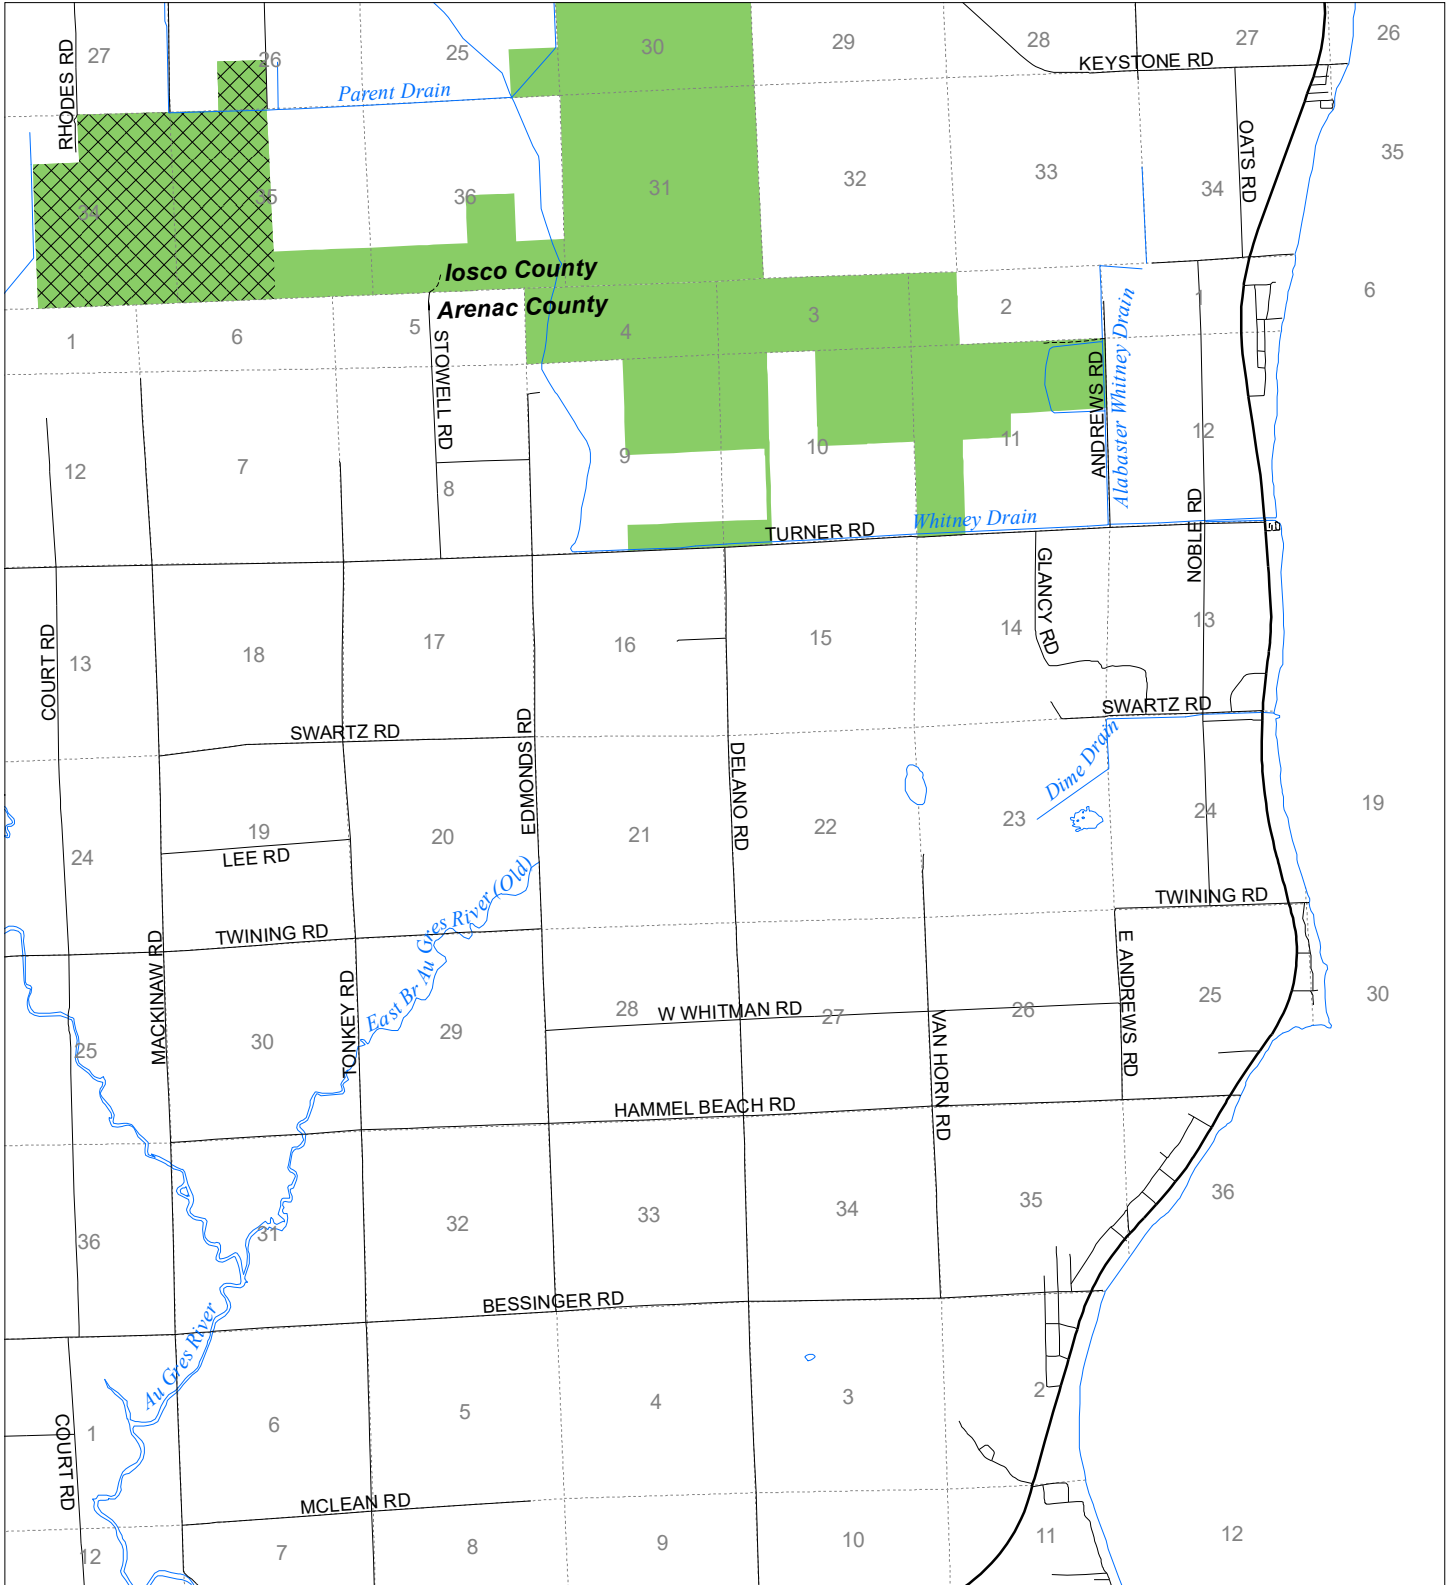

# Fuelwood Collection Arenac County T20N,R07E

- State land open to fuelwood collection
- State land closed to fuelwood collection

Effective: April 1, 2020

Date: 03/20/2020