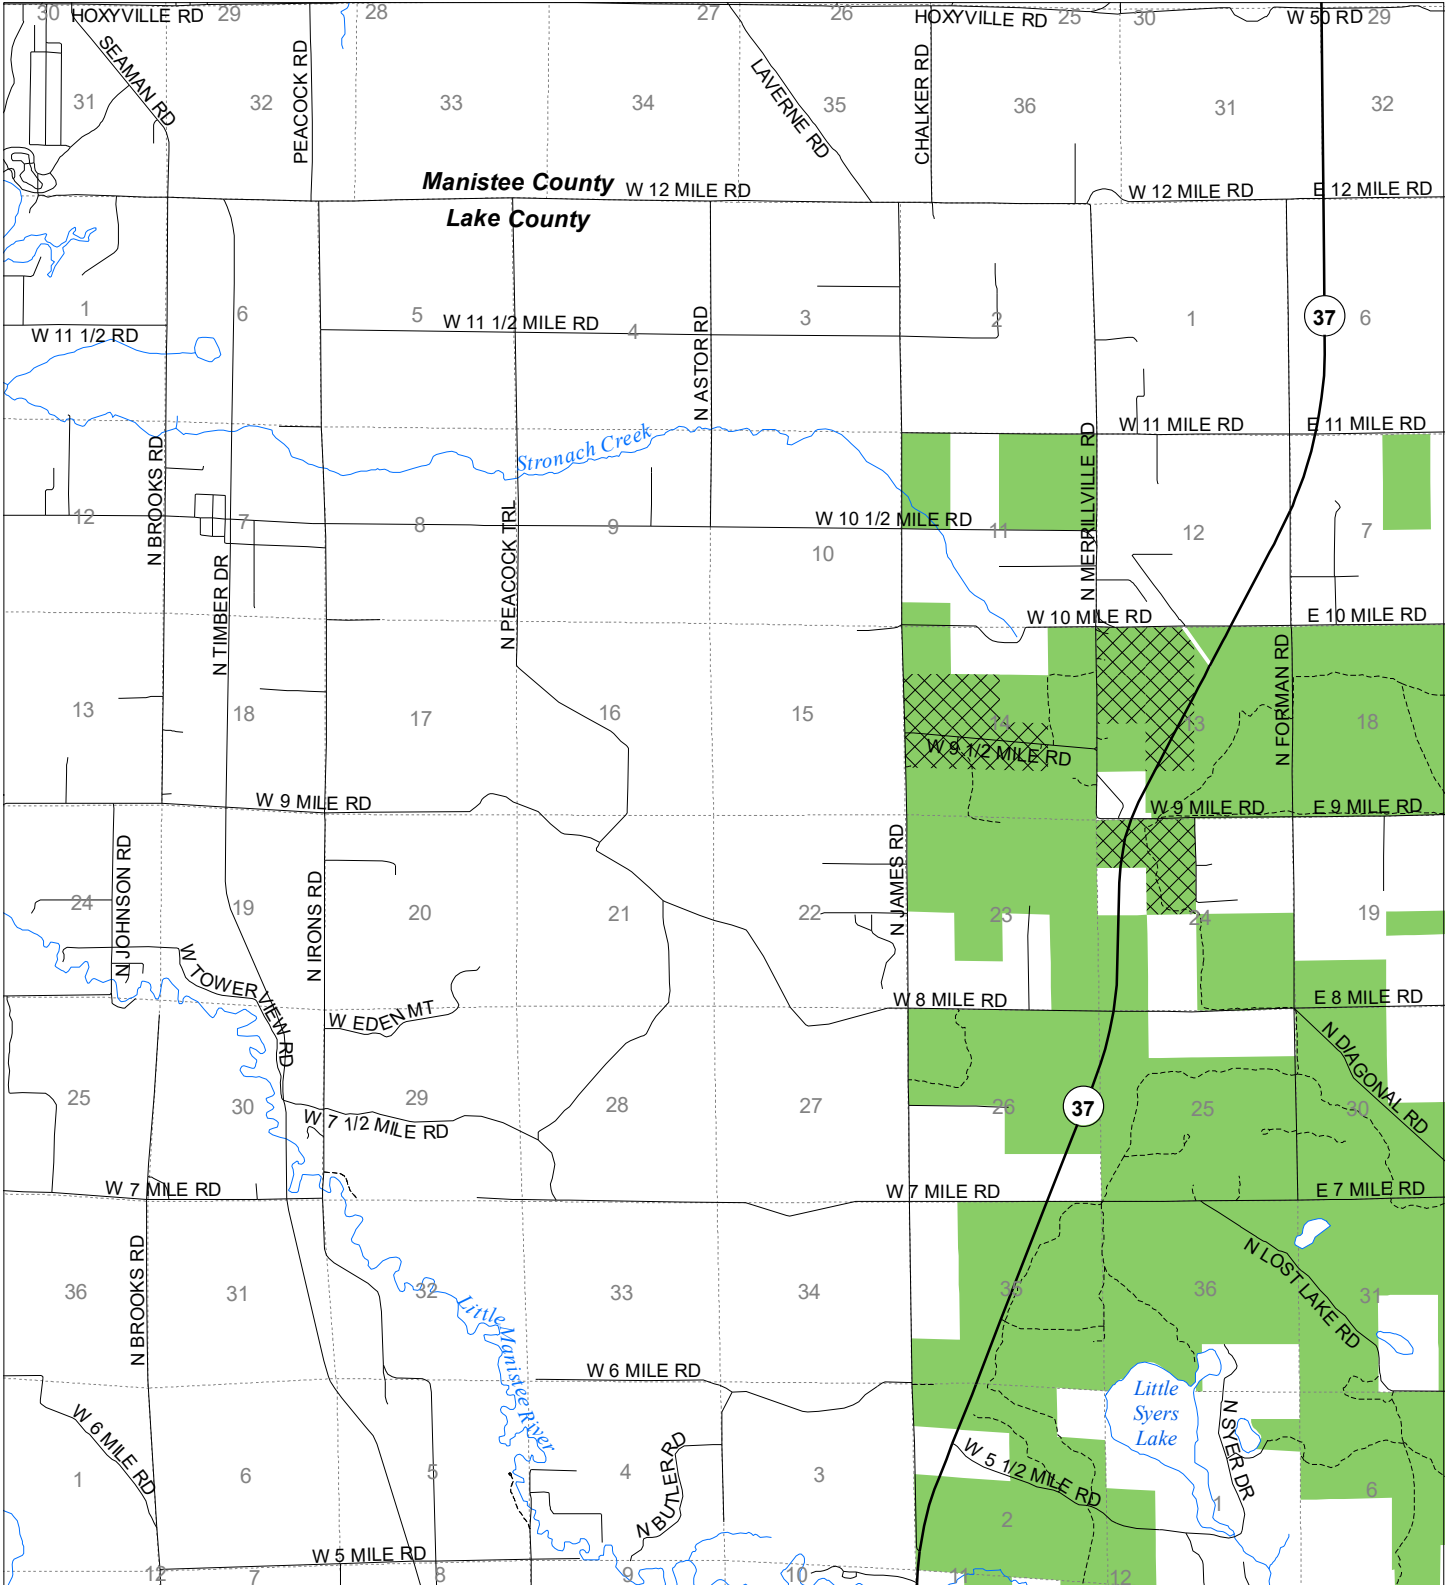

Fuelwood Collection
 Lake County
T20N,R13W

- State land open to fuelwood collection
- State land closed to fuelwood collection

Effective: April 1, 2020

Date: 03/23/2020