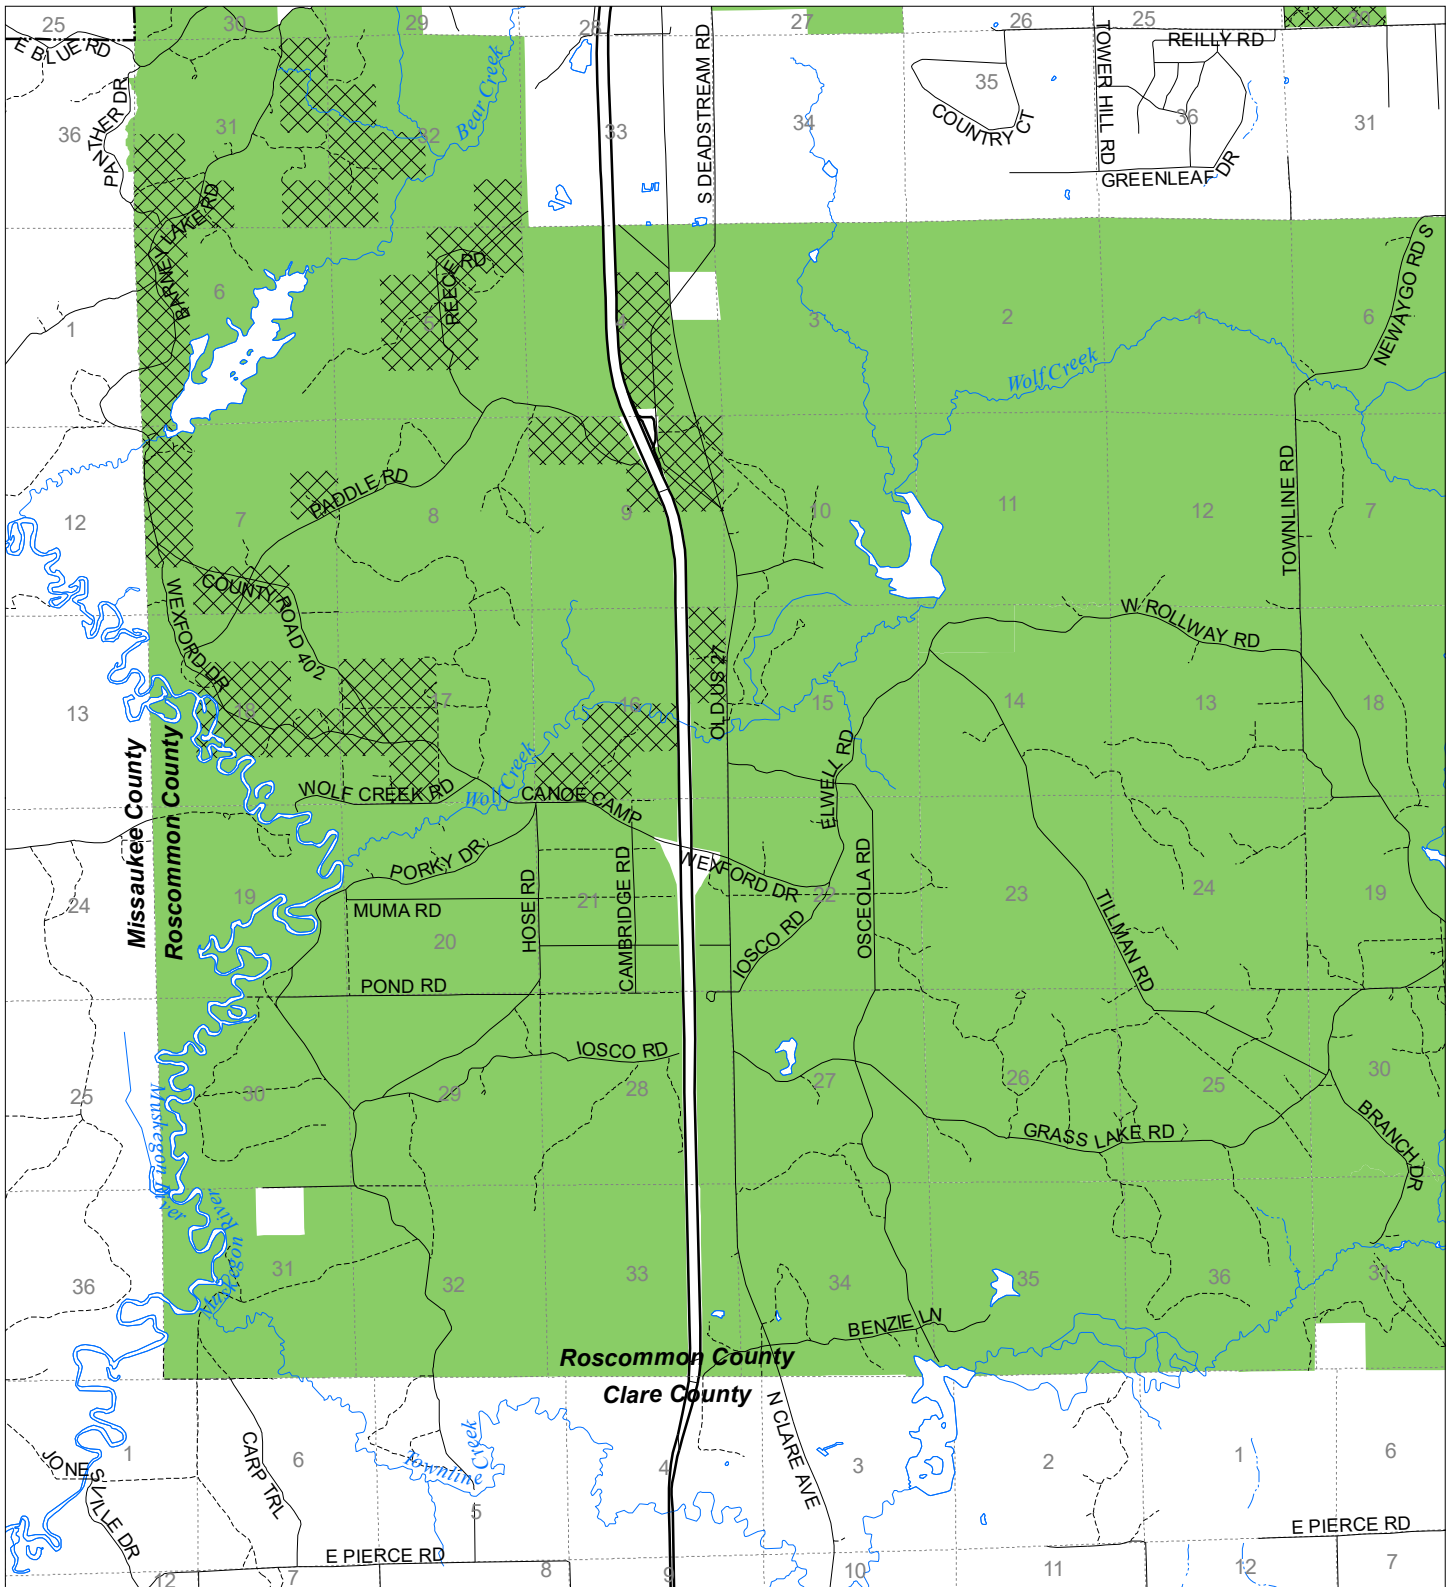

Fuelwood Collection
Roscommon County
T21N,R04W

- State land open to fuelwood collection
- State land closed to fuelwood collection

Effective: April 1, 2020