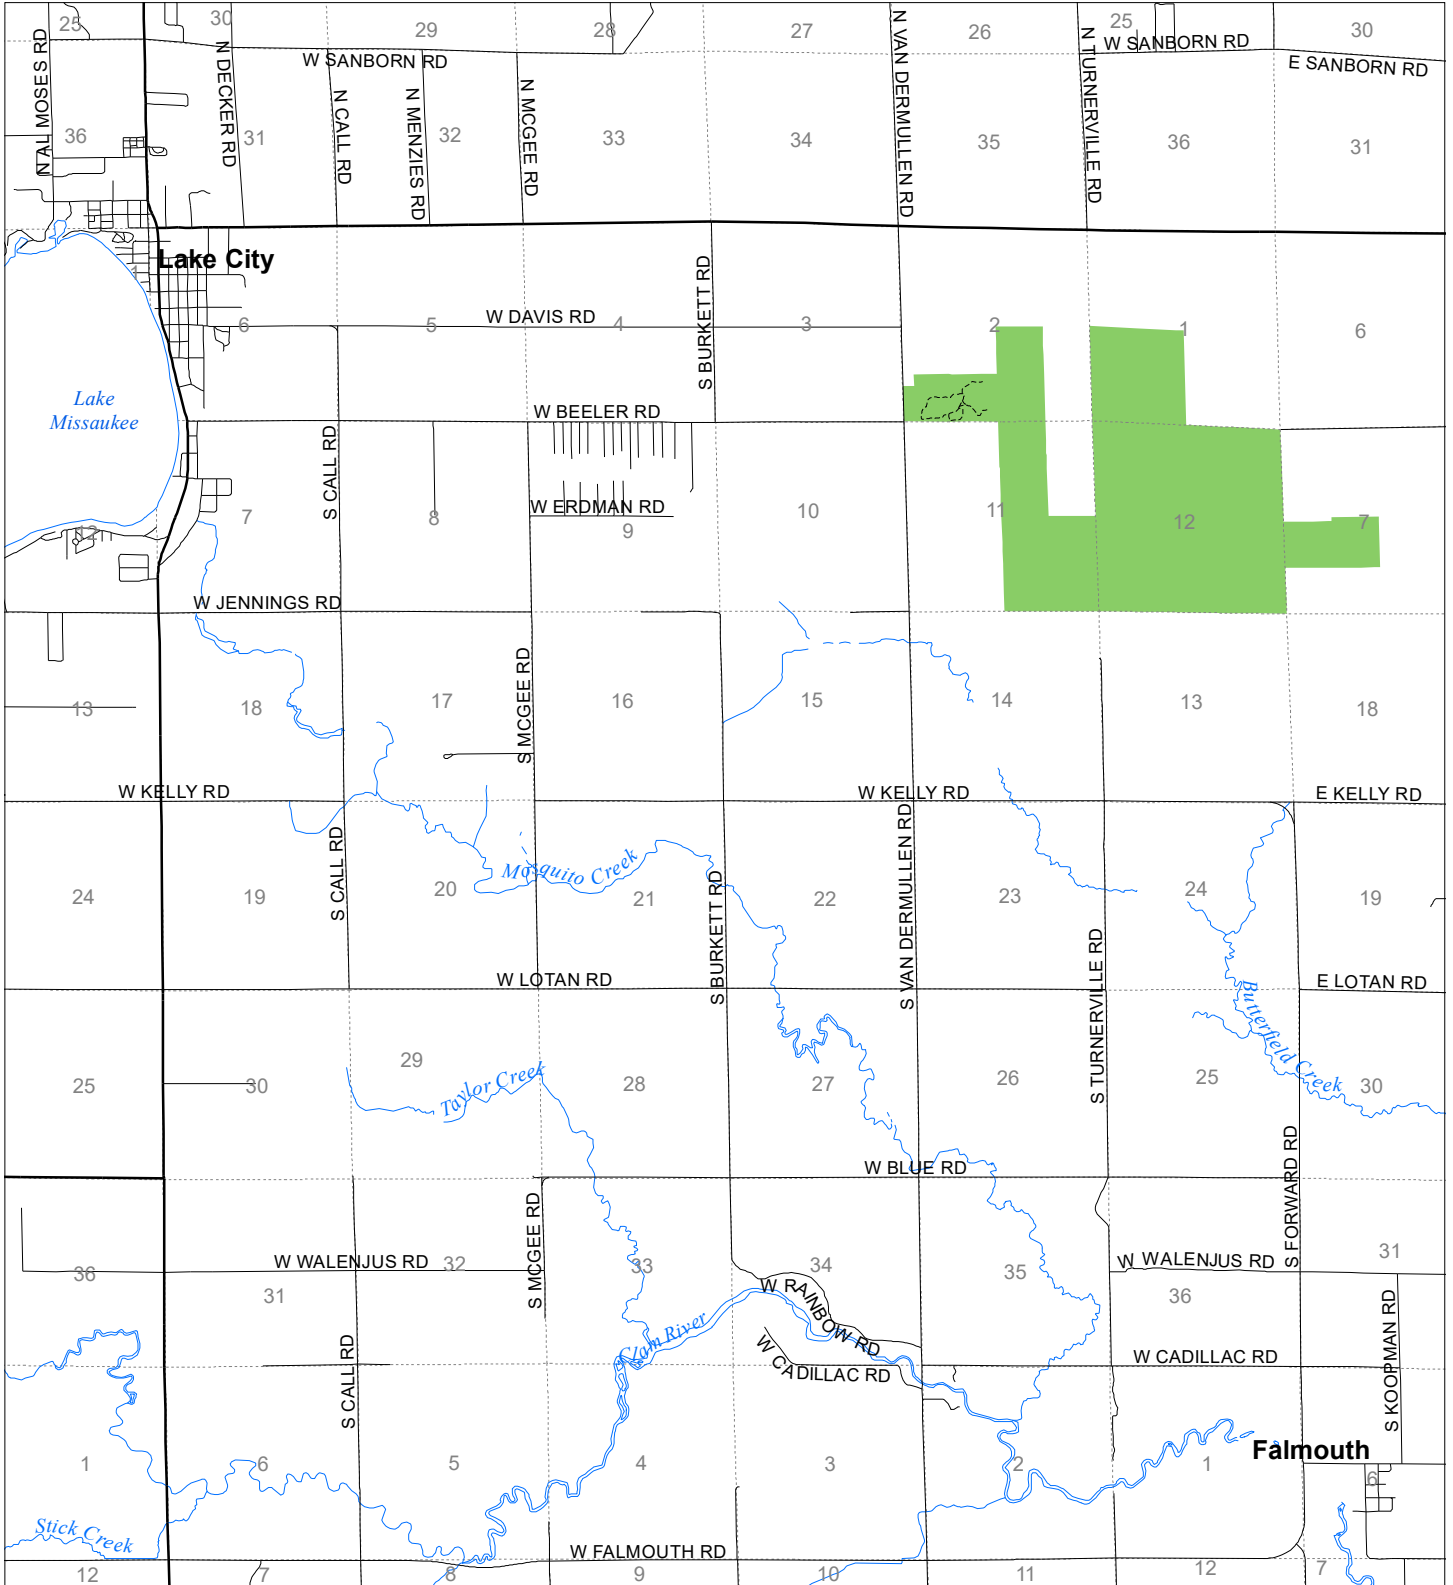

Fuelwood Collection  
Missaukee County  
**T22N,R07W**

- State land open to fuelwood collection
- State land closed to fuelwood collection

Effective: April 1, 2020

Date: 03/23/2020