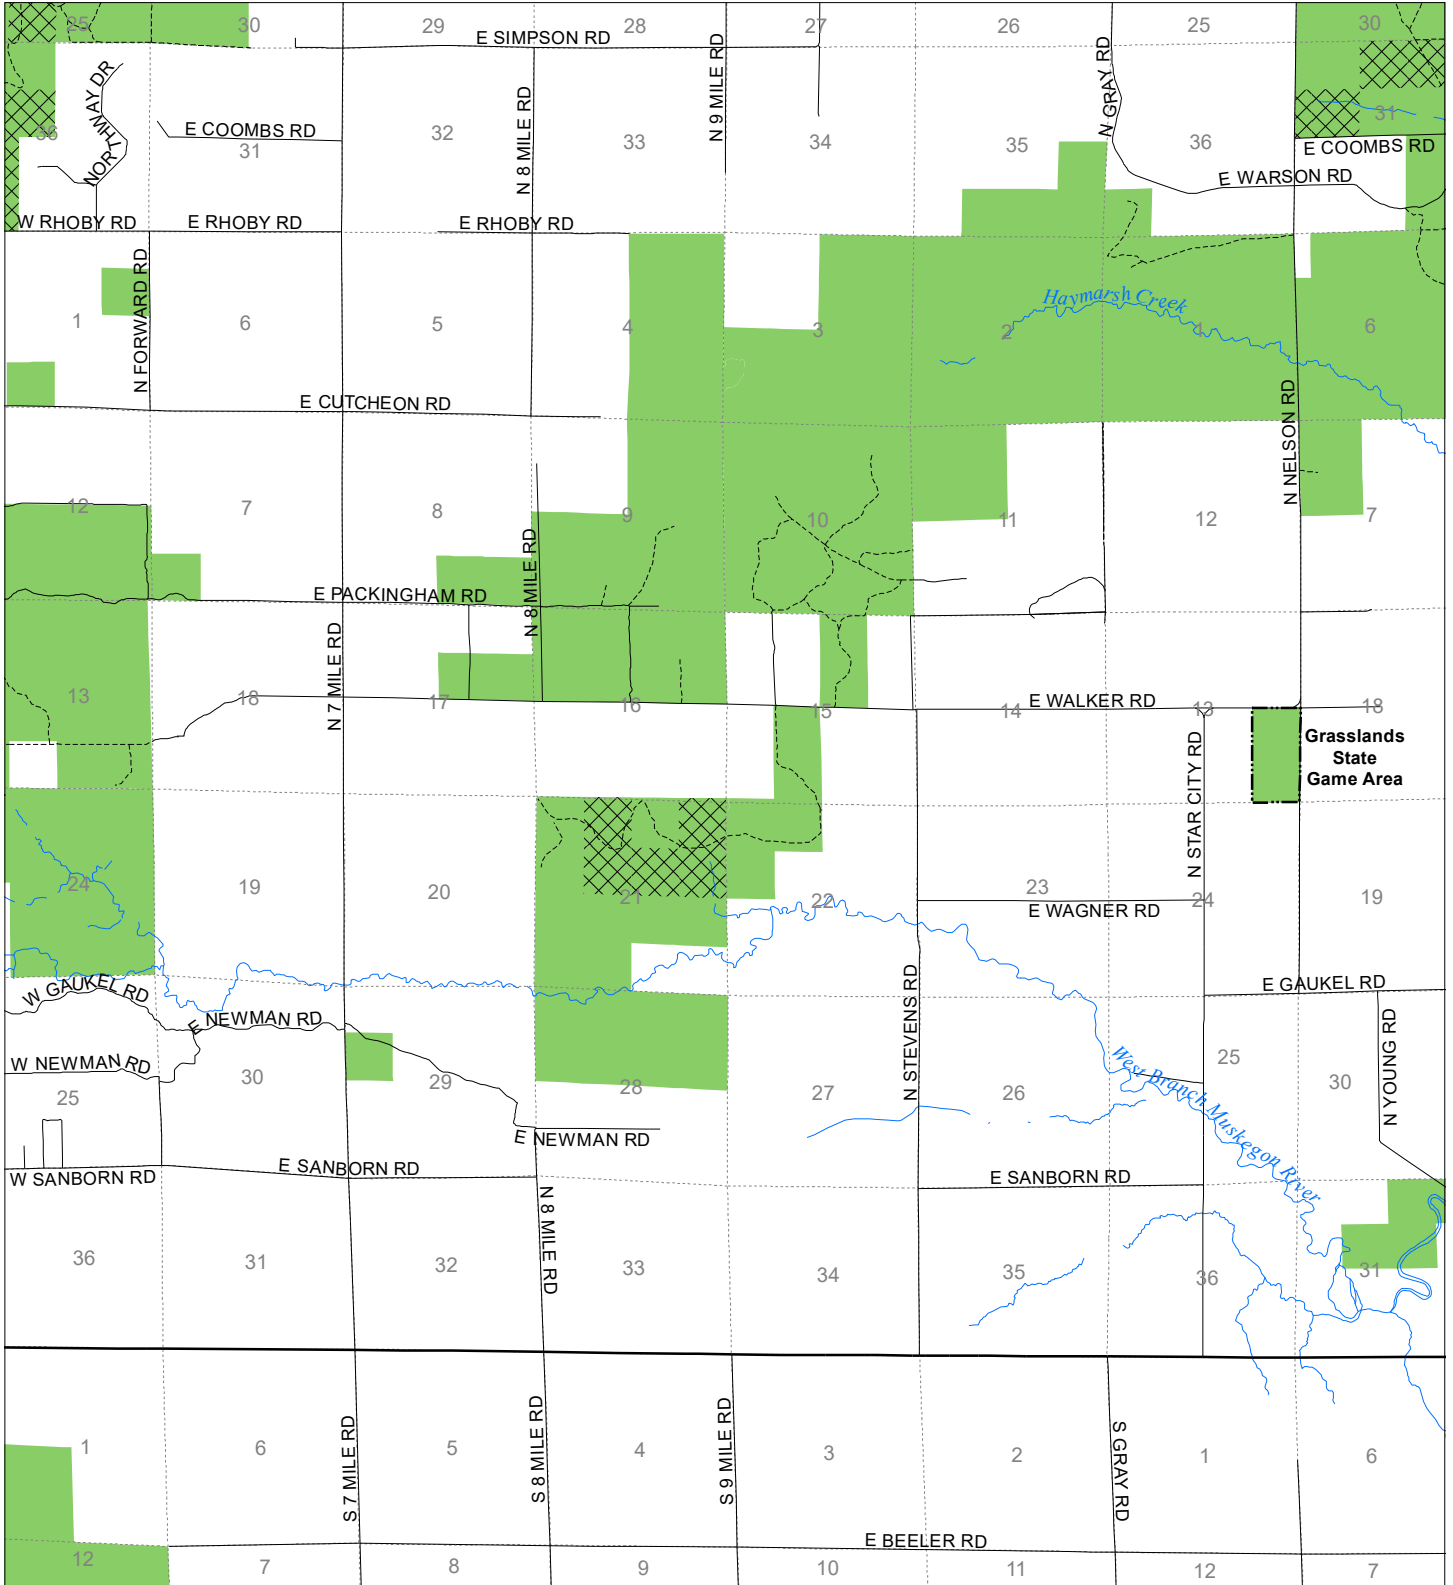

Fuelwood Collection Missaukee County T23N,R06W

- State land open to fuelwood collection
- State land closed to fuelwood collection

Effective: April 1, 2020

Date: 03/23/2020