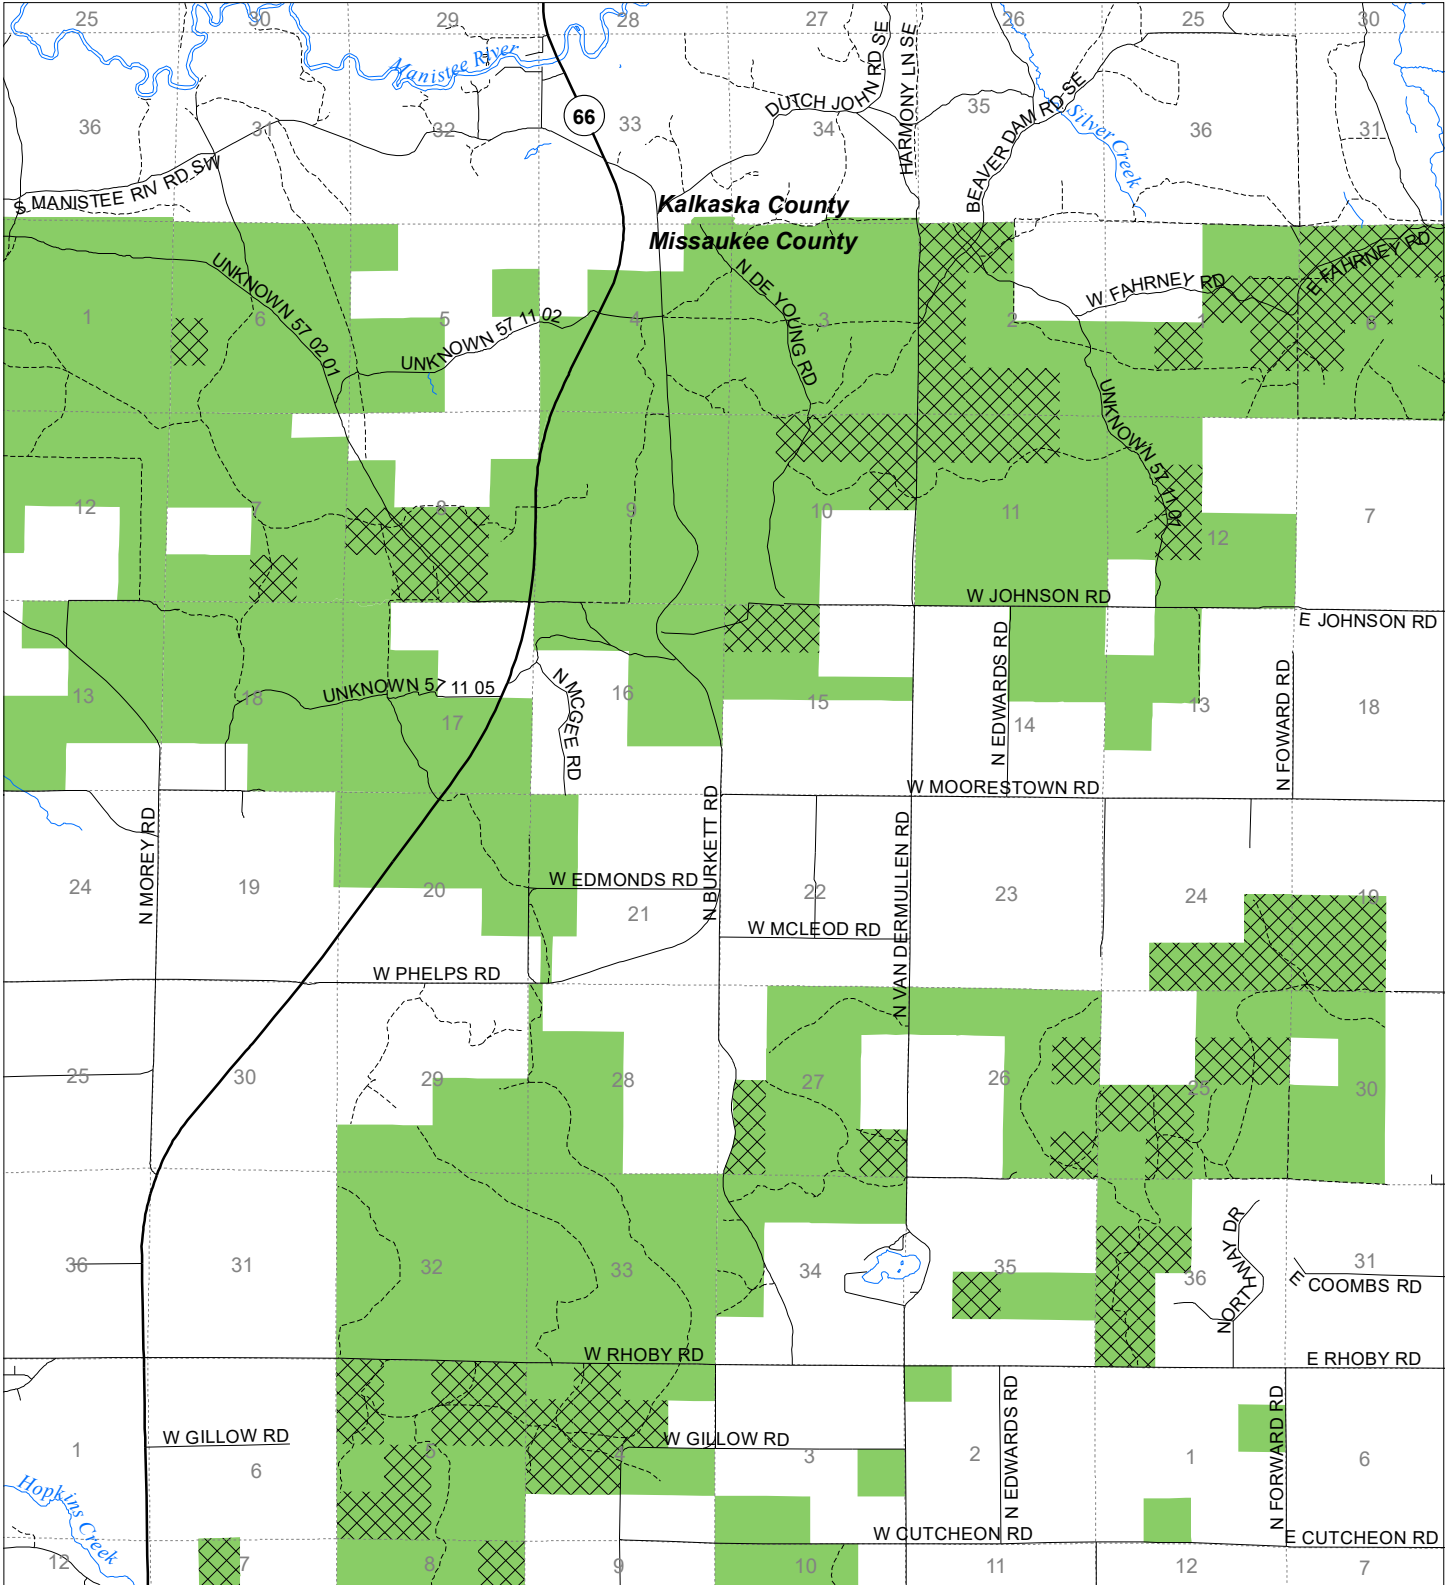

Fuelwood Collection  
Missaukee County  
**T24N,R07W**

- State land open to fuelwood collection
- State land closed to fuelwood collection

Effective: April 1, 2020

Date: 03/23/2020