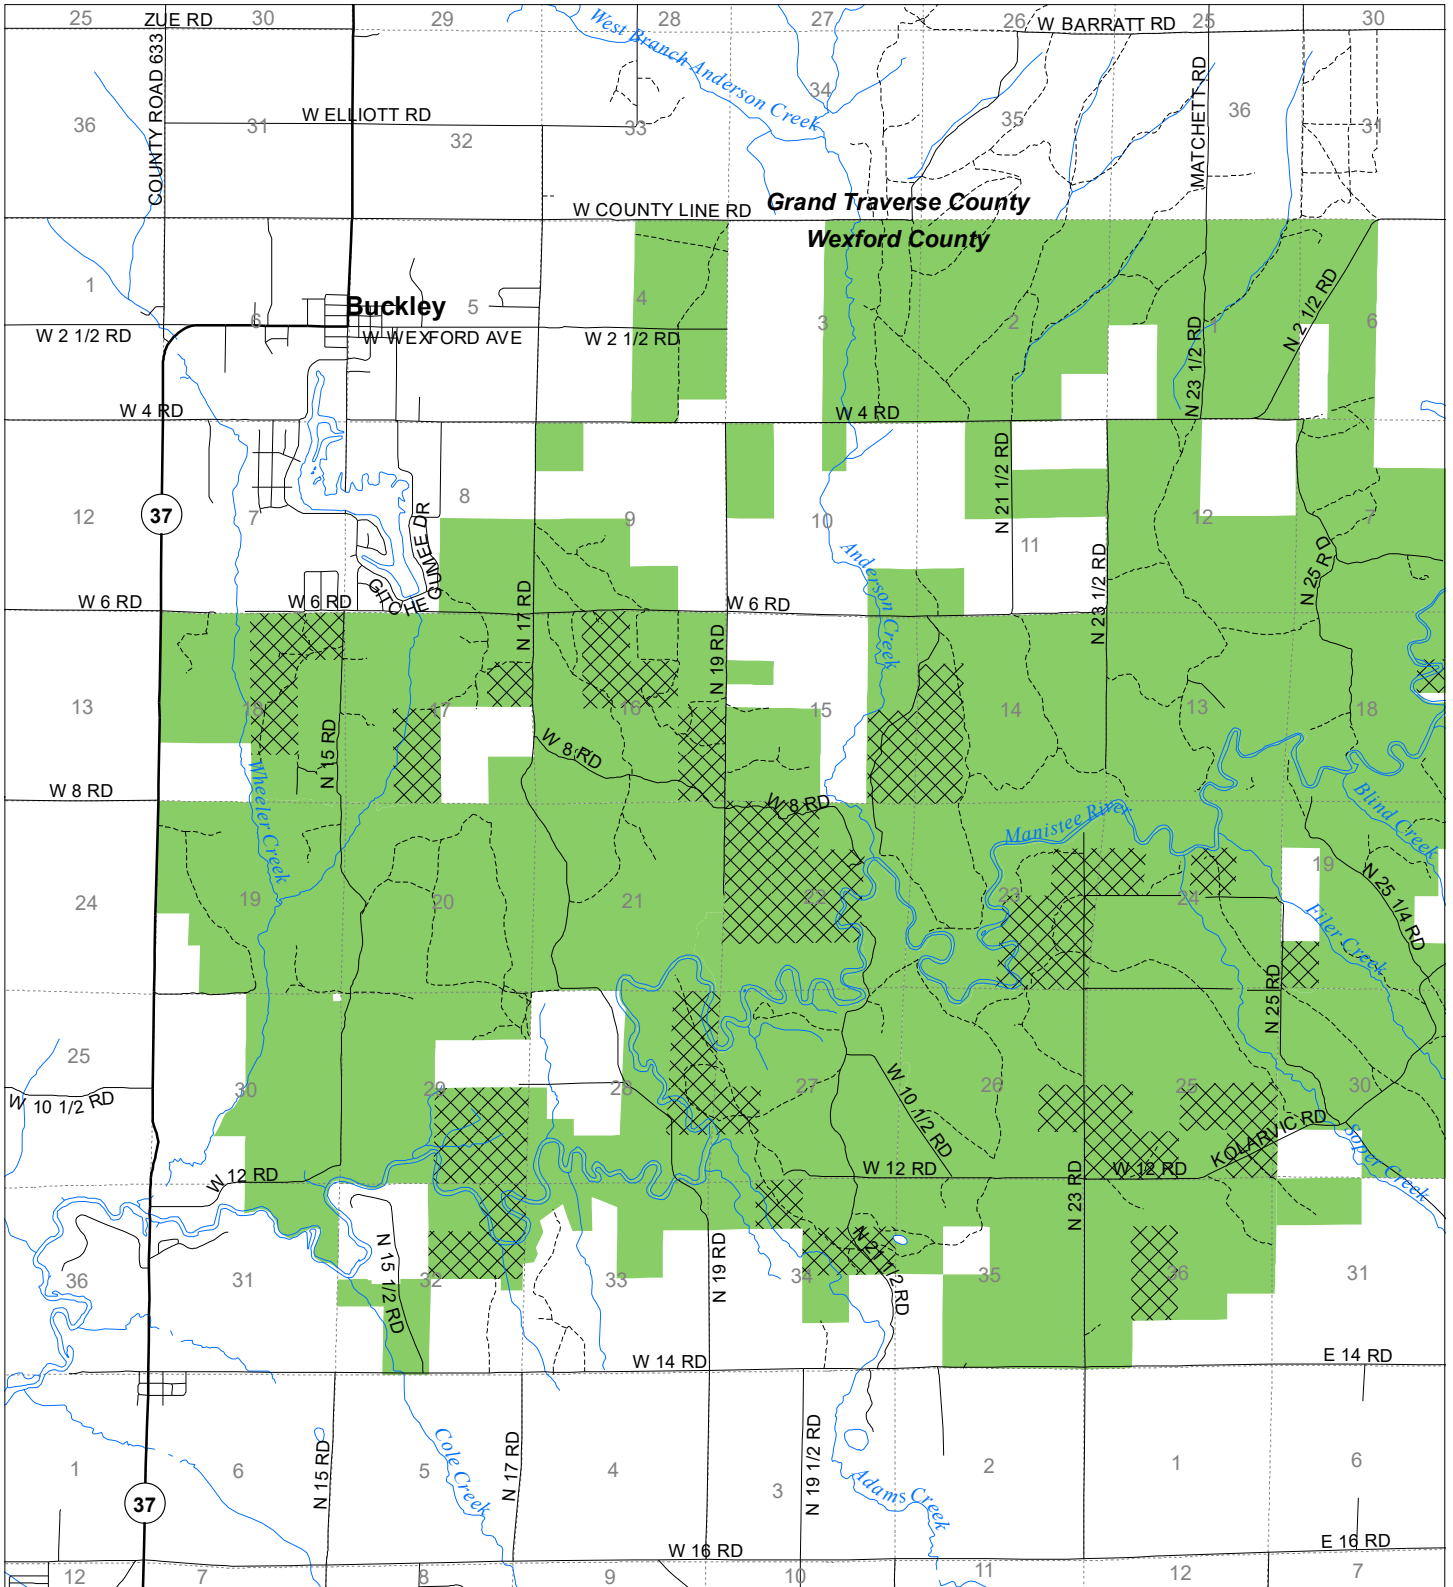

# Fuelwood Collection Wexford County T24N,R11W

- State land open to fuelwood collection
- State land closed to fuelwood collection

Effective: April 1, 2020