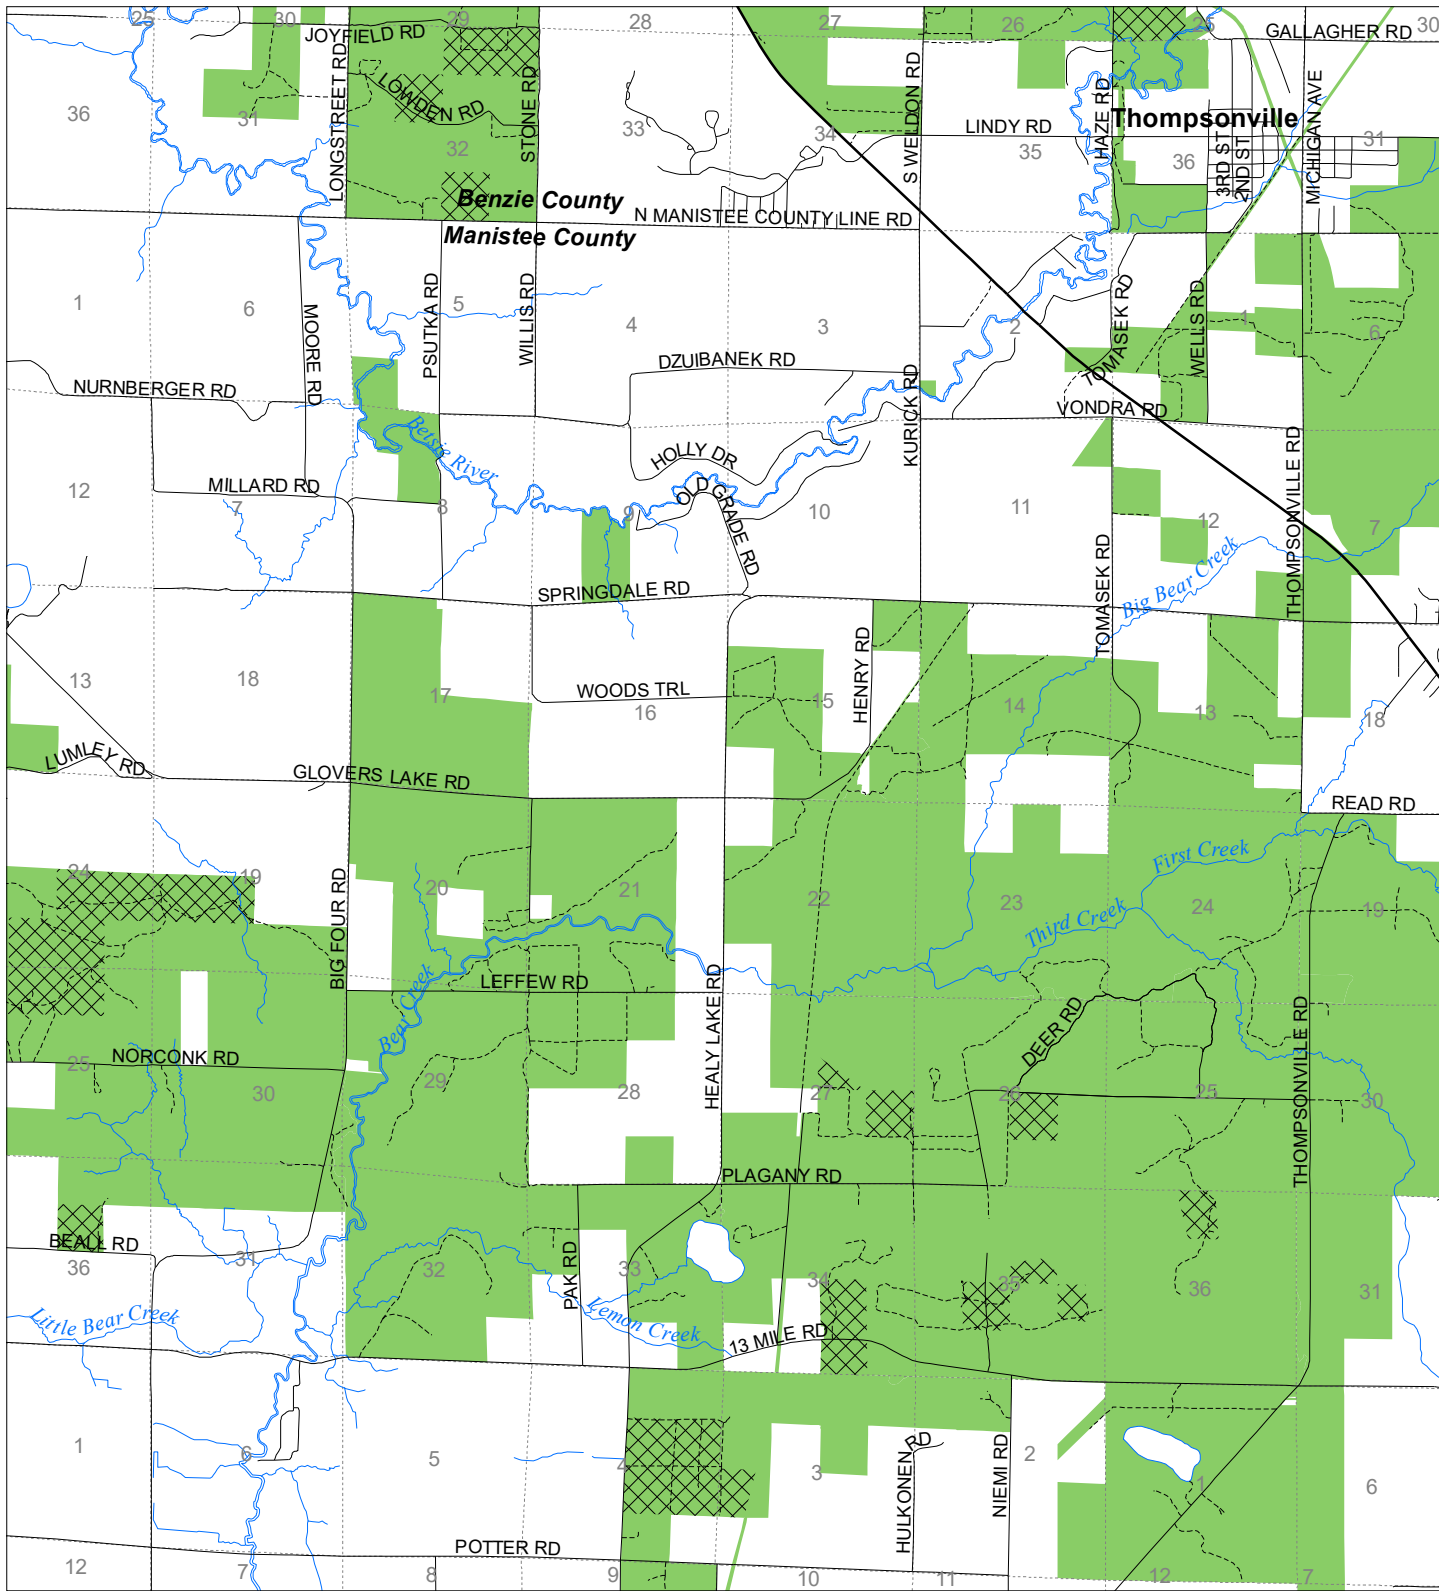

Fuelwood Collection
 Manistee County
T24N,R14W

- State land open to fuelwood collection
- State land closed to fuelwood collection

Effective: April 1, 2020

Date: 03/22/2020