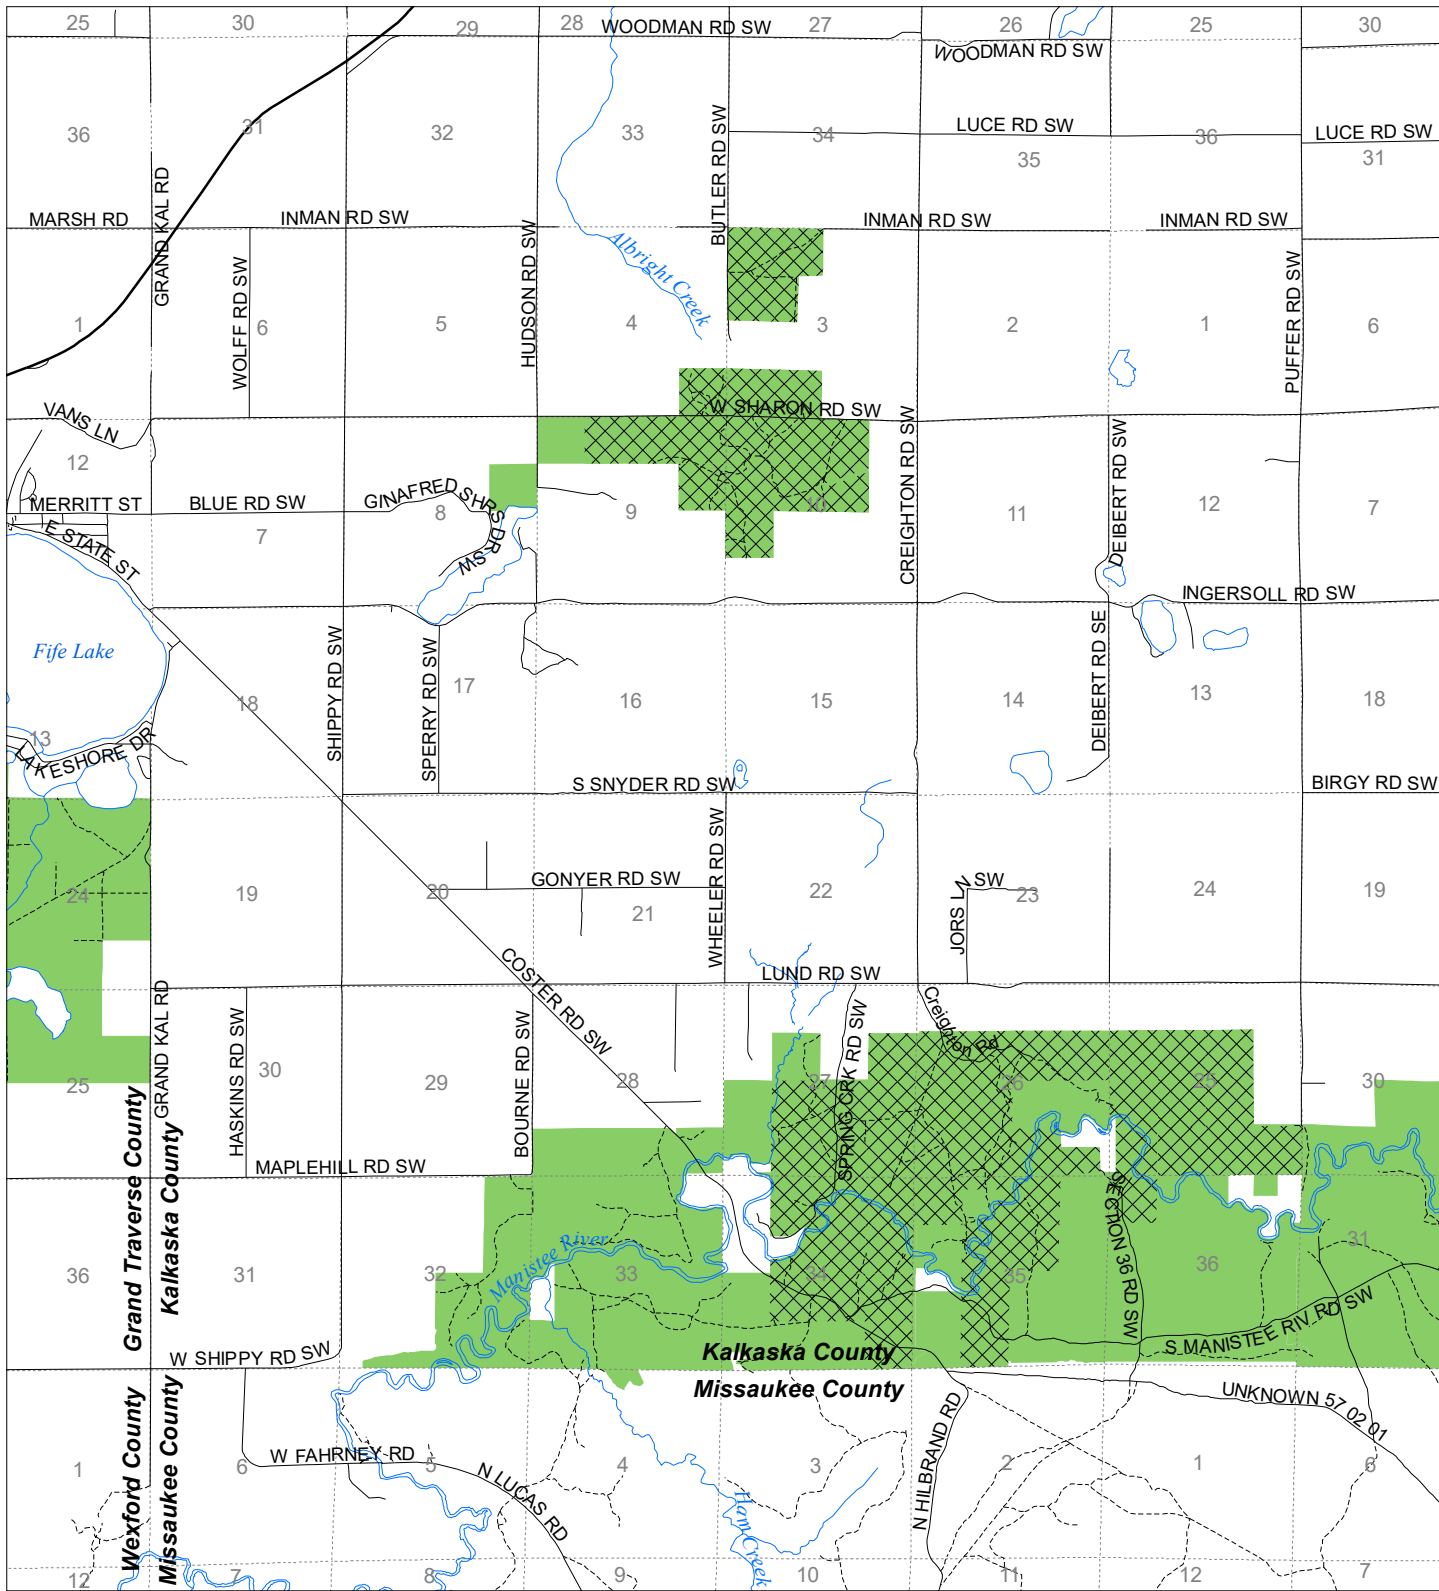

# Fuelwood Collection Kalkaska County T25N,R08W

- State land open to fuelwood collection
- State land closed to fuelwood collection

Effective: April 1, 2020