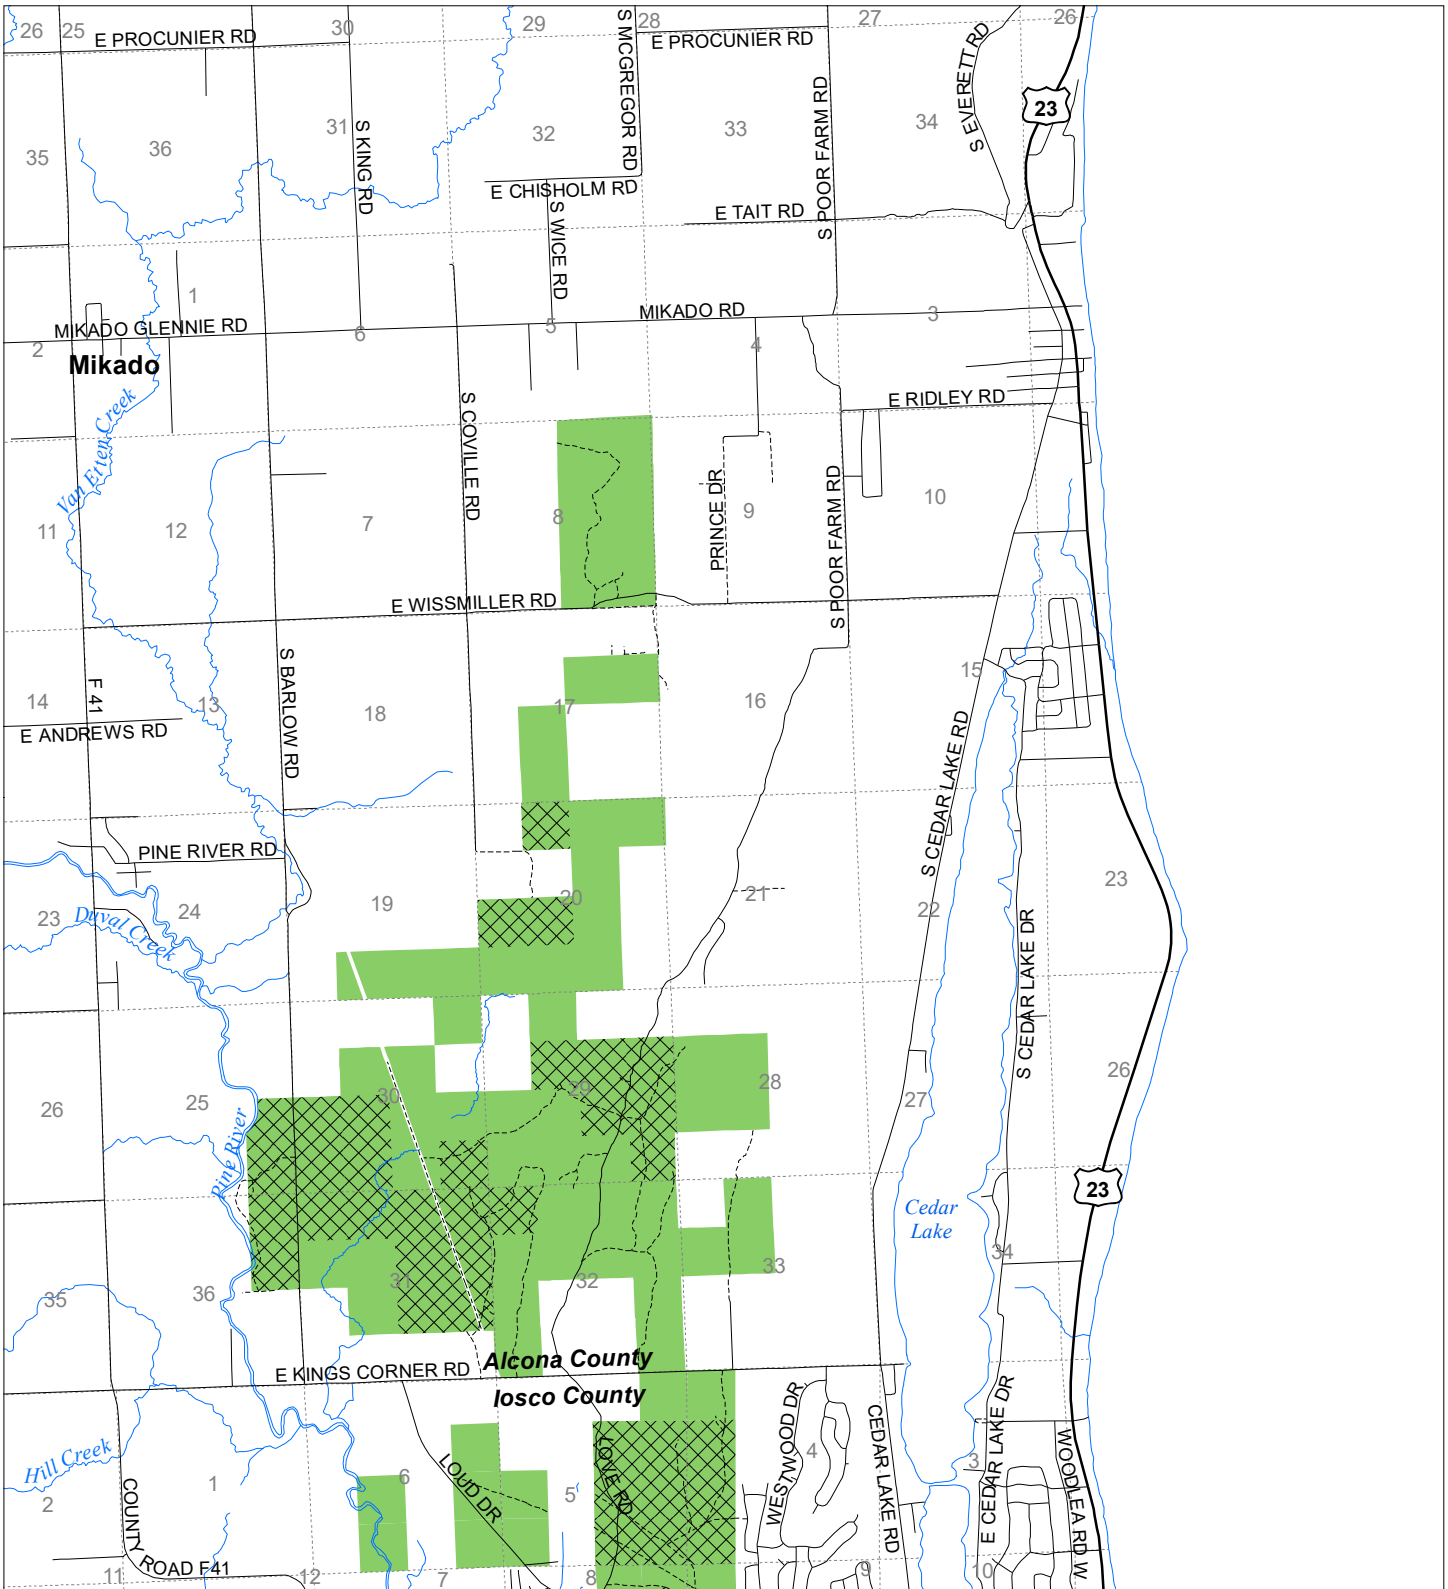

Fuelwood Collection Alcona County T25N,R09E

- State land open to fuelwood collection
- State land closed to fuelwood collection

Snowmobile trail

Effective: April 1, 2020