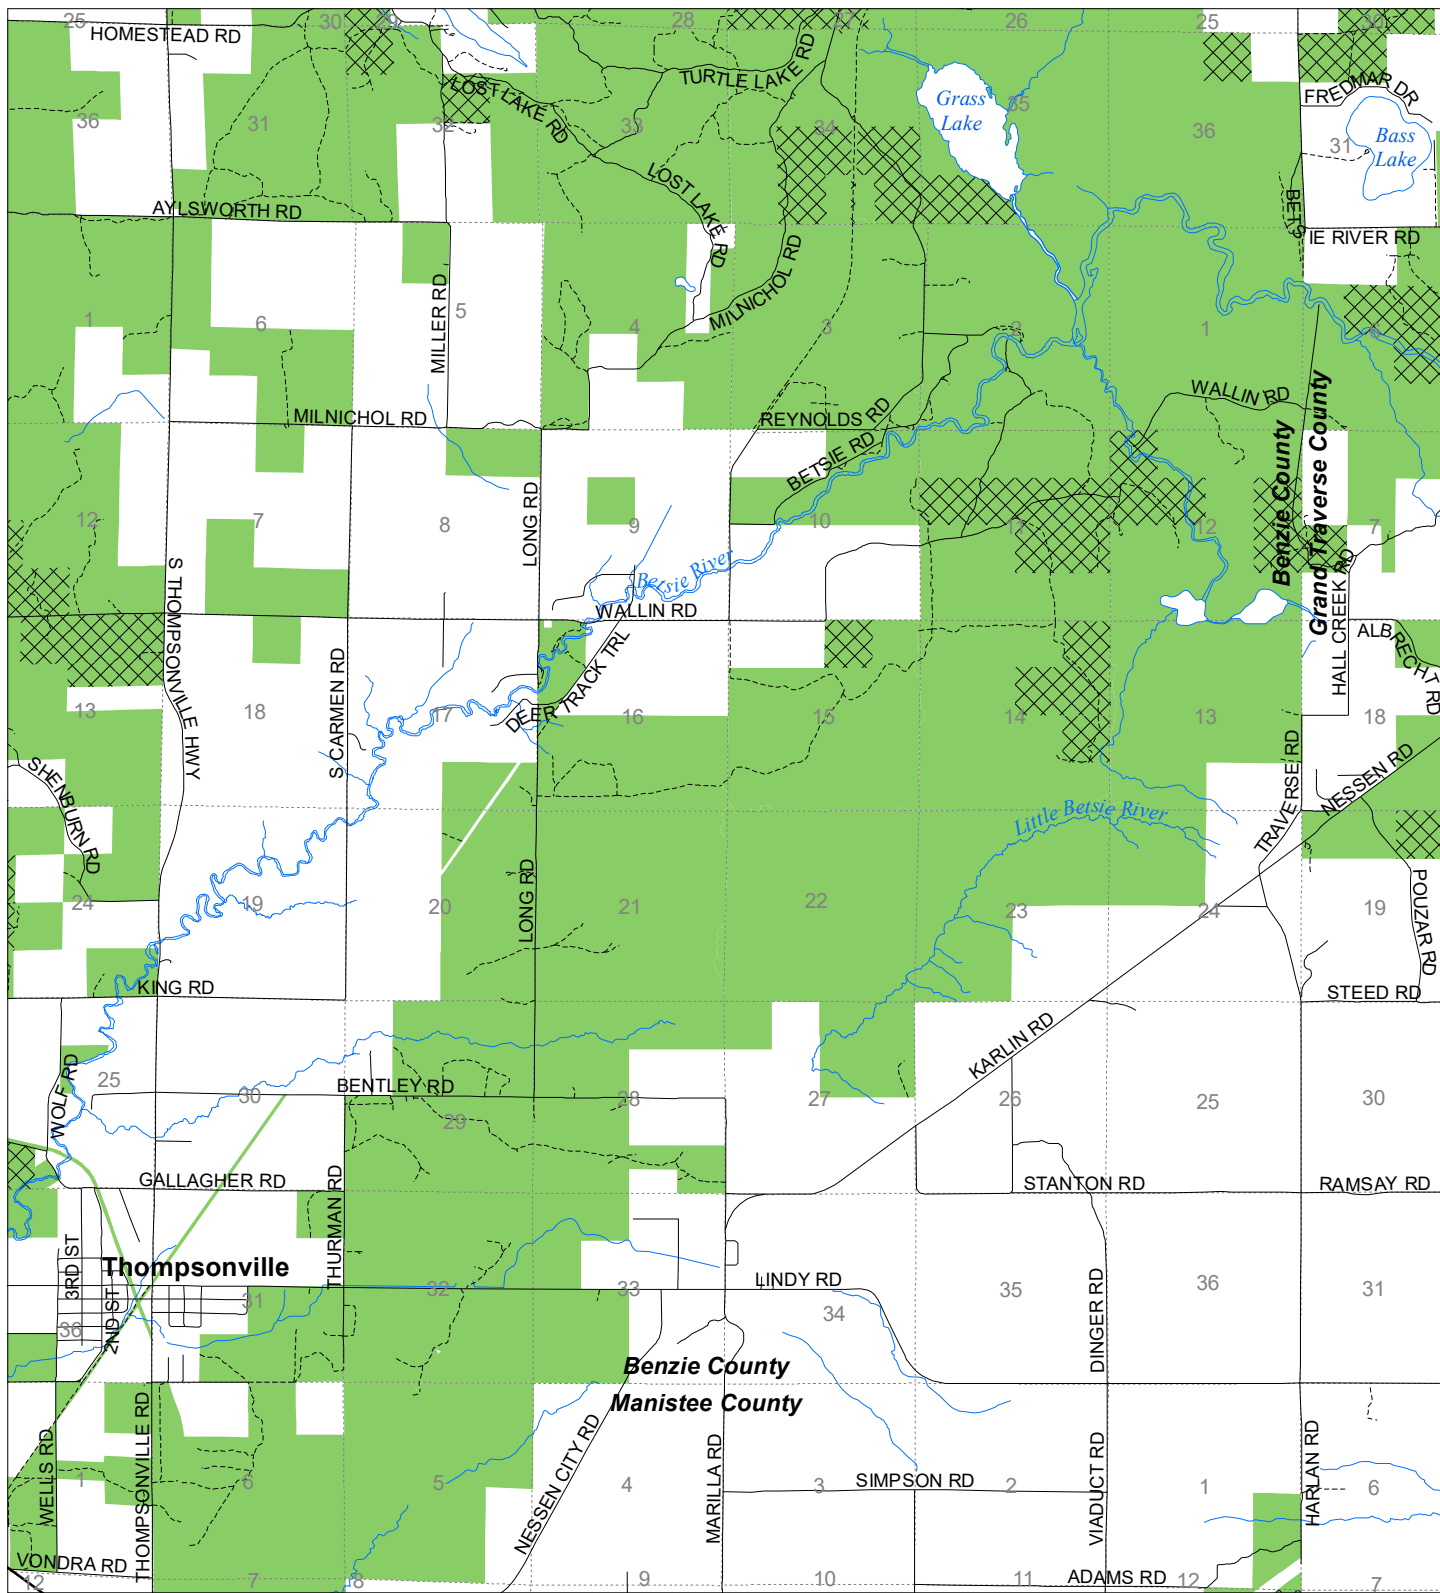

Fuelwood Collection
 Benzie County
T25N,R13W

- State land open to fuelwood collection
- State land closed to fuelwood collection

Effective: April 1, 2020