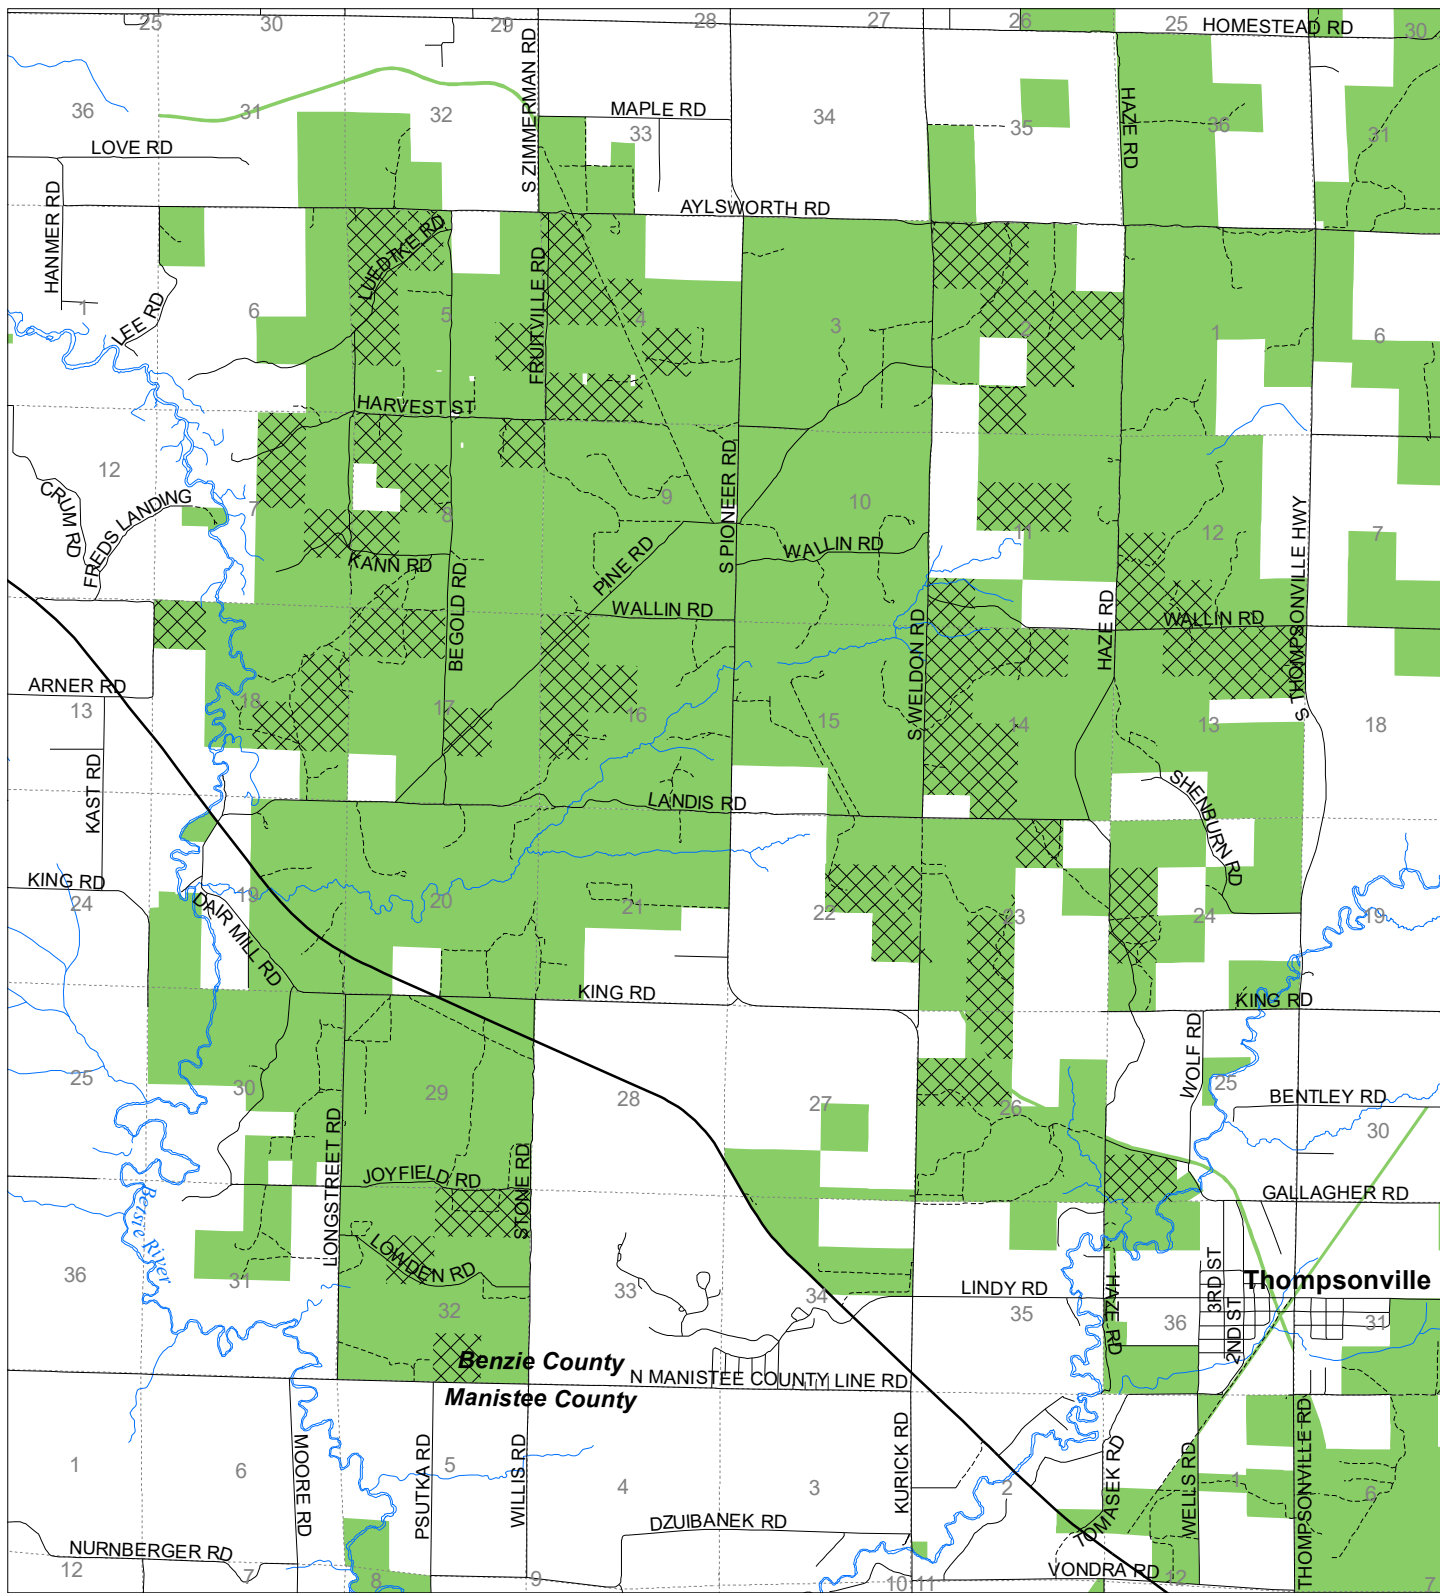

Fuelwood Collection Benzie County T25N,R14W

- State land open to fuelwood collection
- State land closed to fuelwood collection

Effective: April 1, 2020