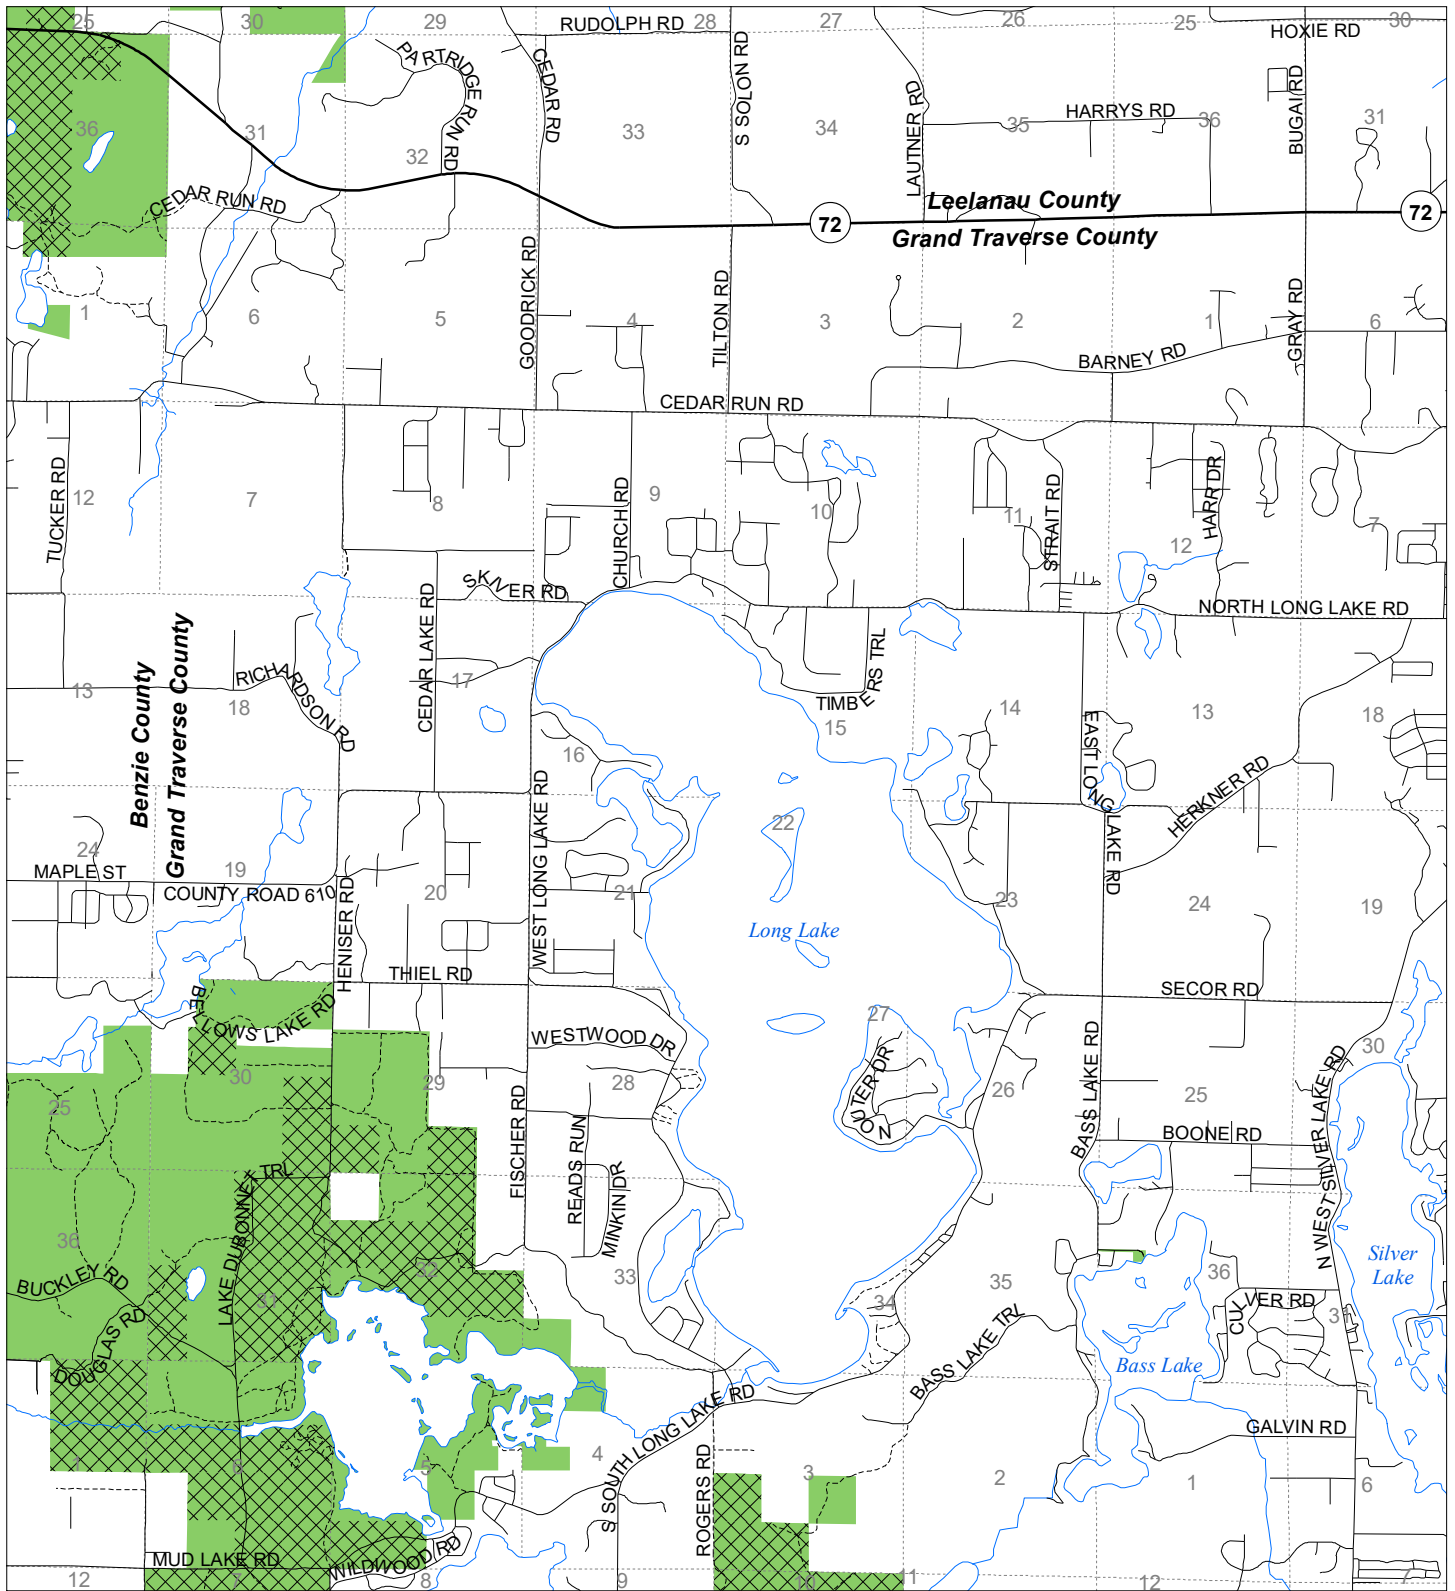

Fuelwood Collection Grand Traverse County T27N,R12W

- State land open to fuelwood collection
- State land closed to fuelwood collection

Effective: April 1, 2020