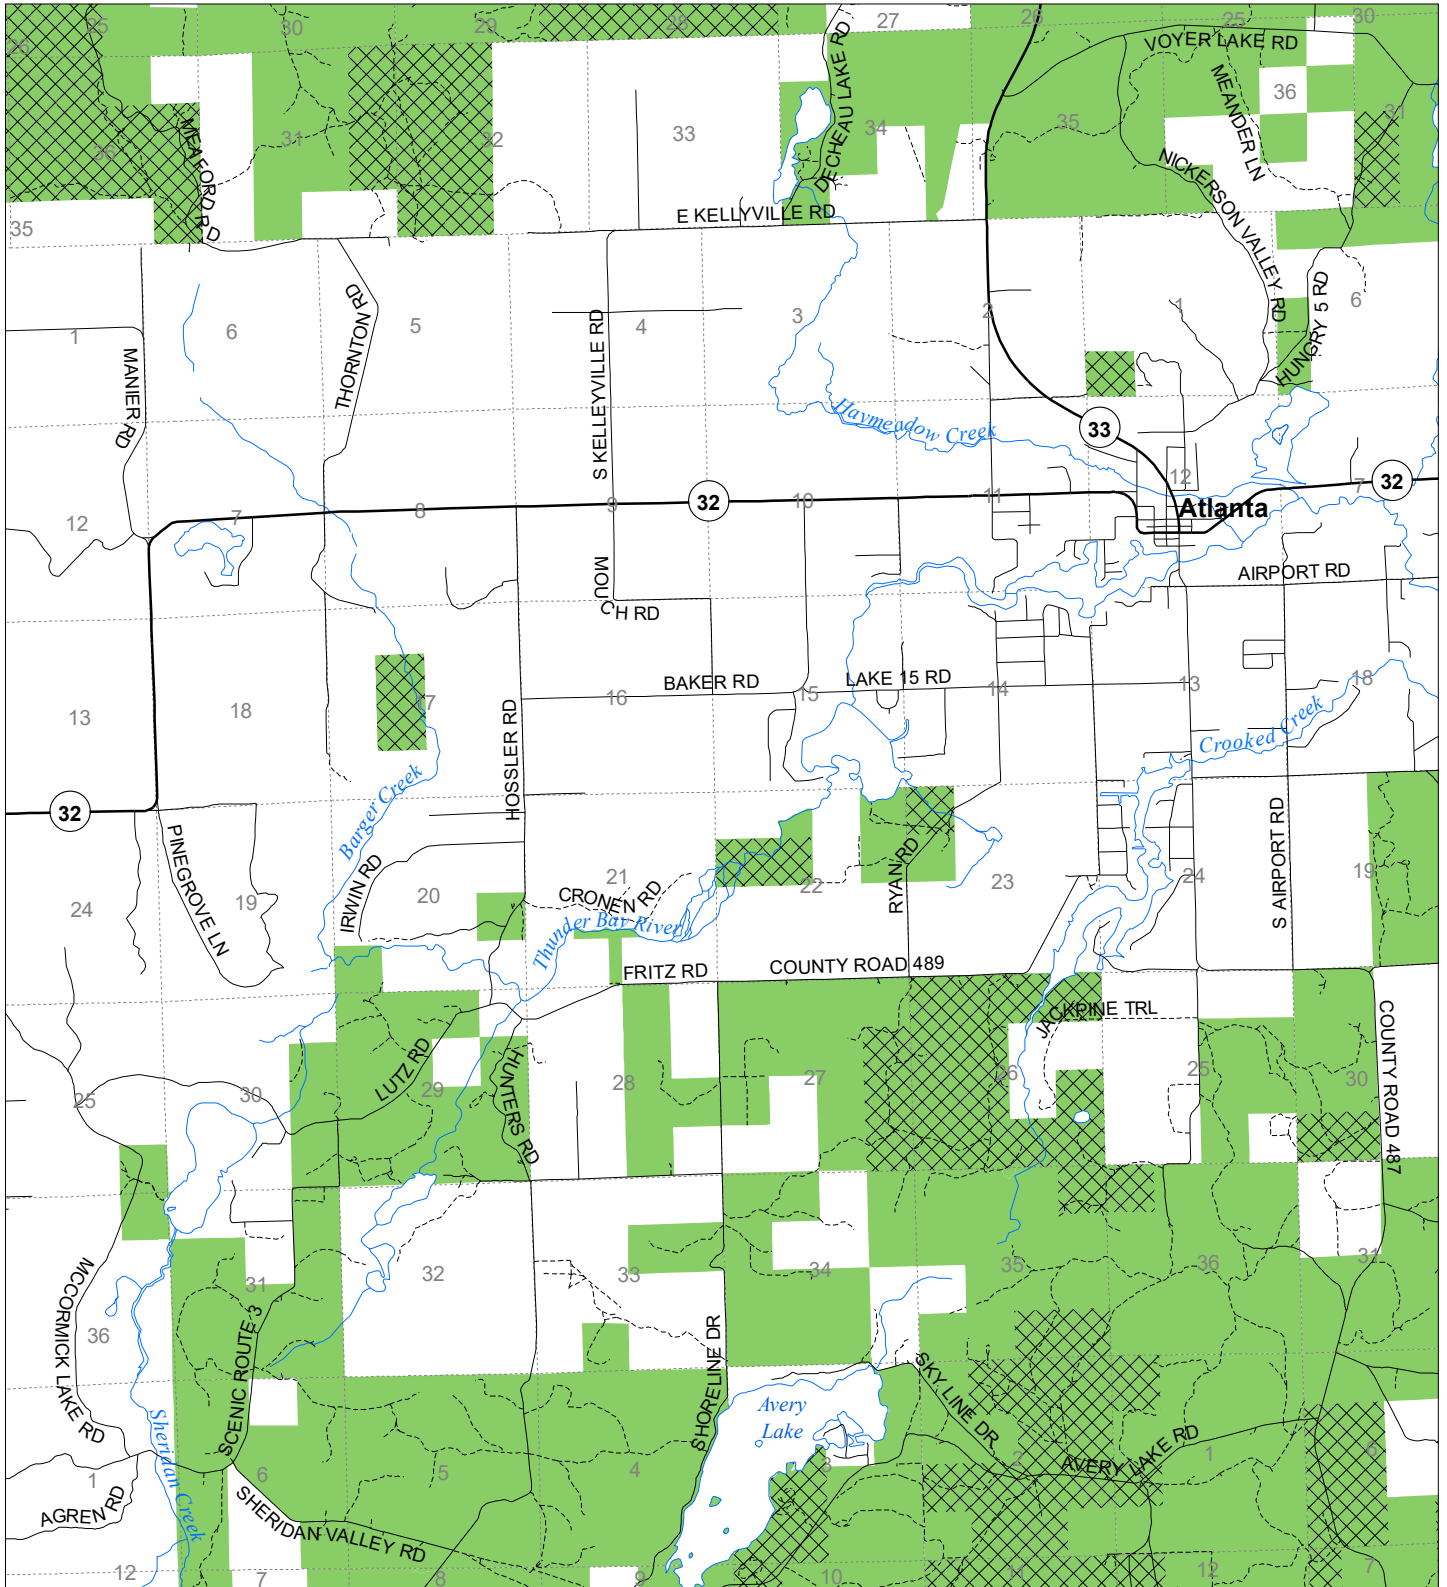

Fuelwood Collection Montmorency County T30N,R02E

- State land open to fuelwood collection
- State land closed to fuelwood collection

Effective: April 1, 2020