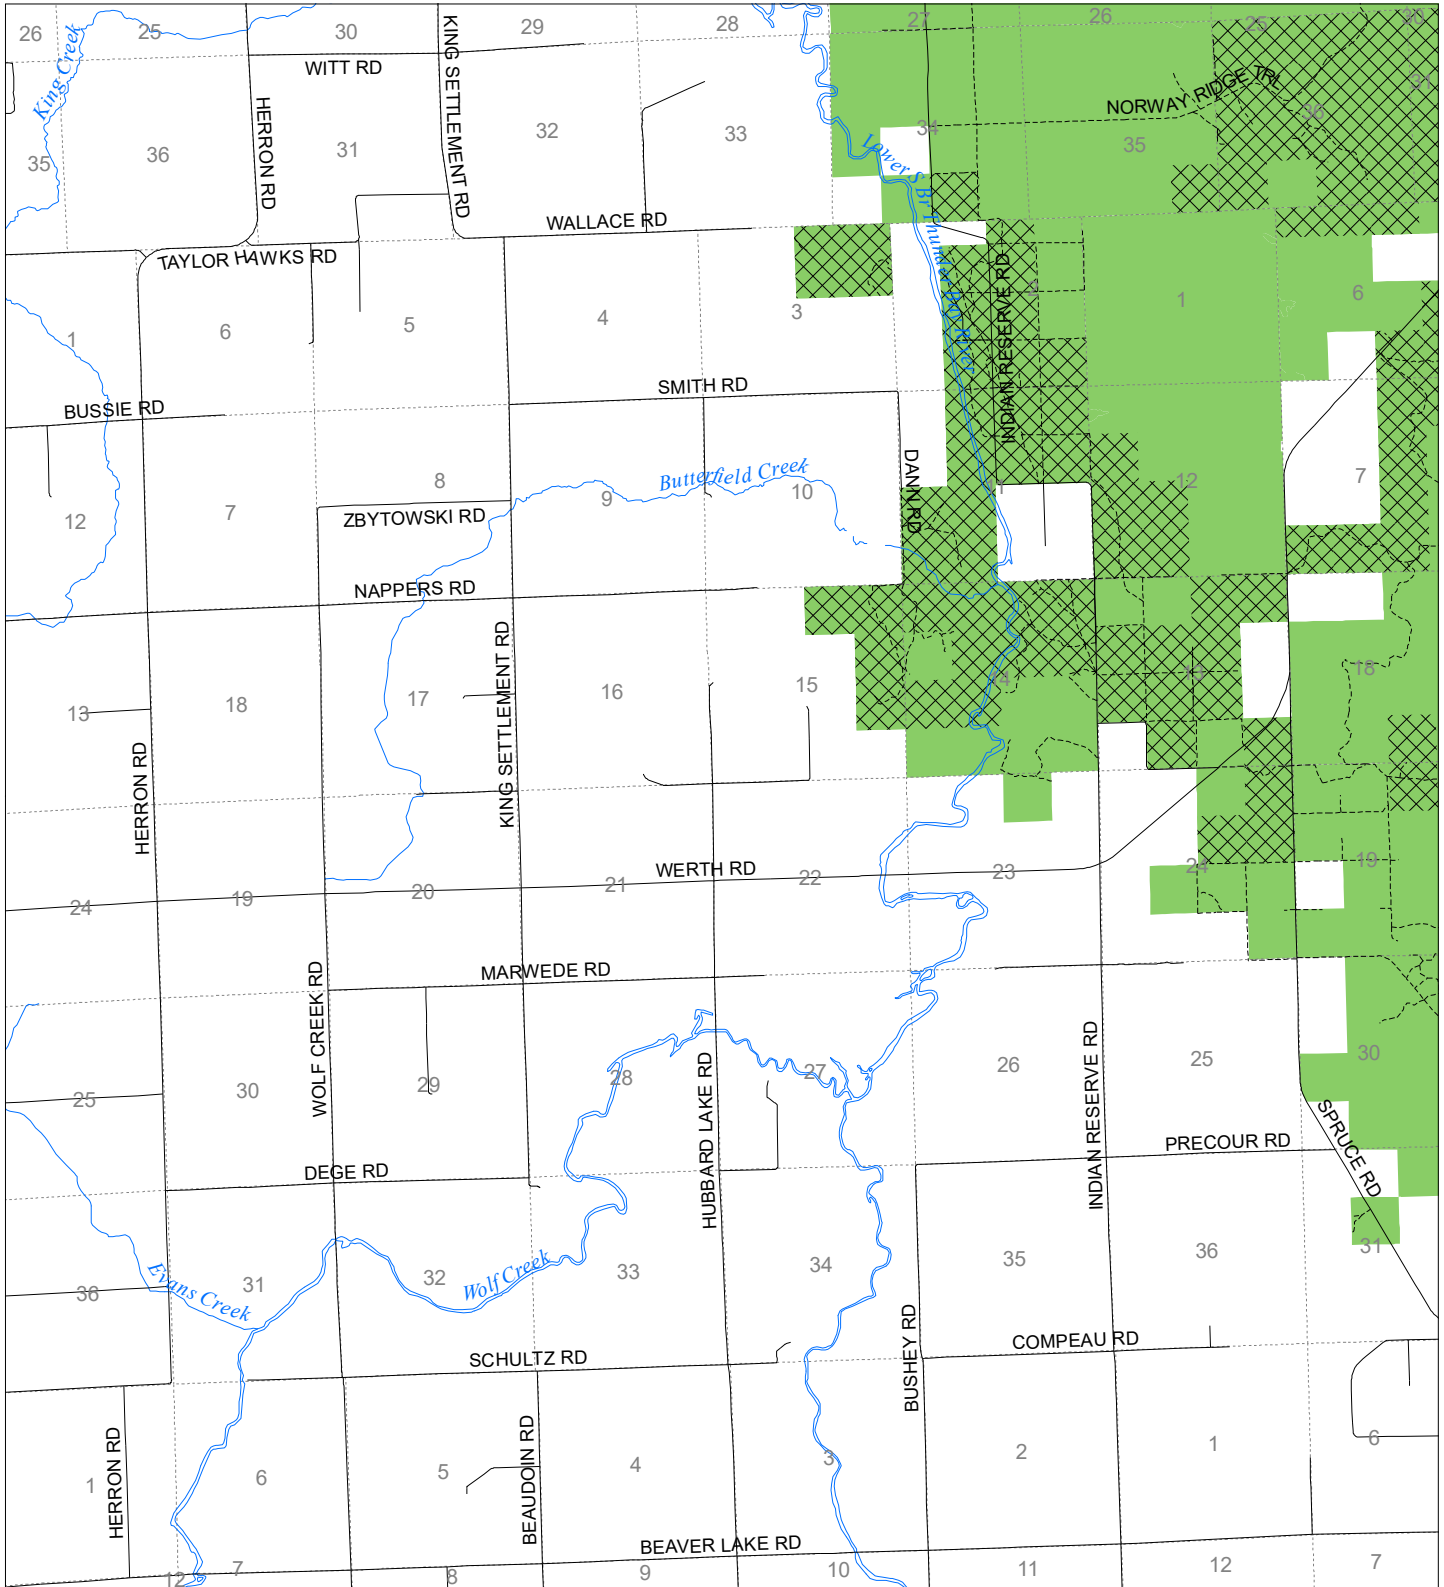

Fuelwood Collection Alpena County T30N,R07E

- State land open to fuelwood collection
- State land closed to fuelwood collection

Effective: April 1, 2020