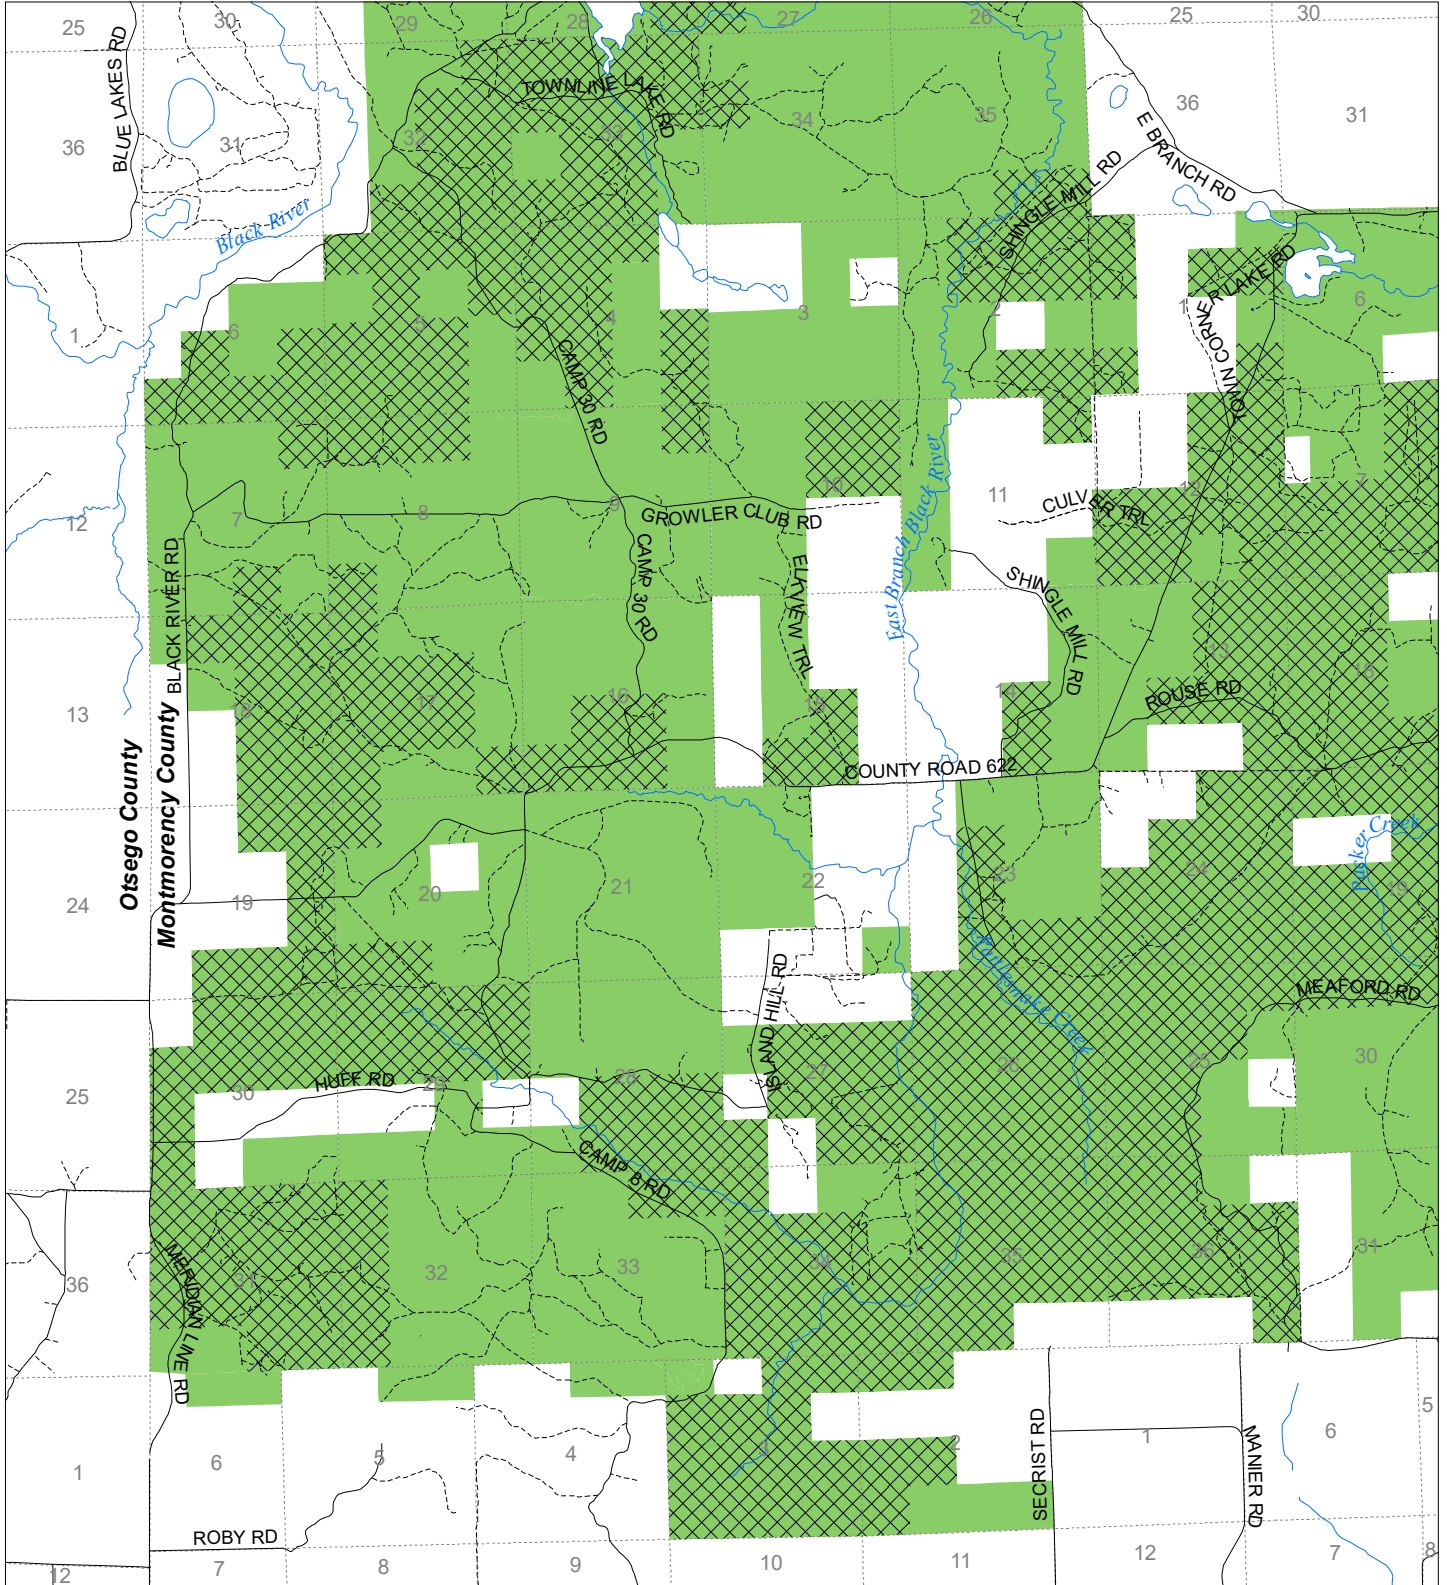

Fuelwood Collection Montmorency County T31N,R01E

- State land open to fuelwood collection
- State land closed to fuelwood collection

Effective: April 1, 2020