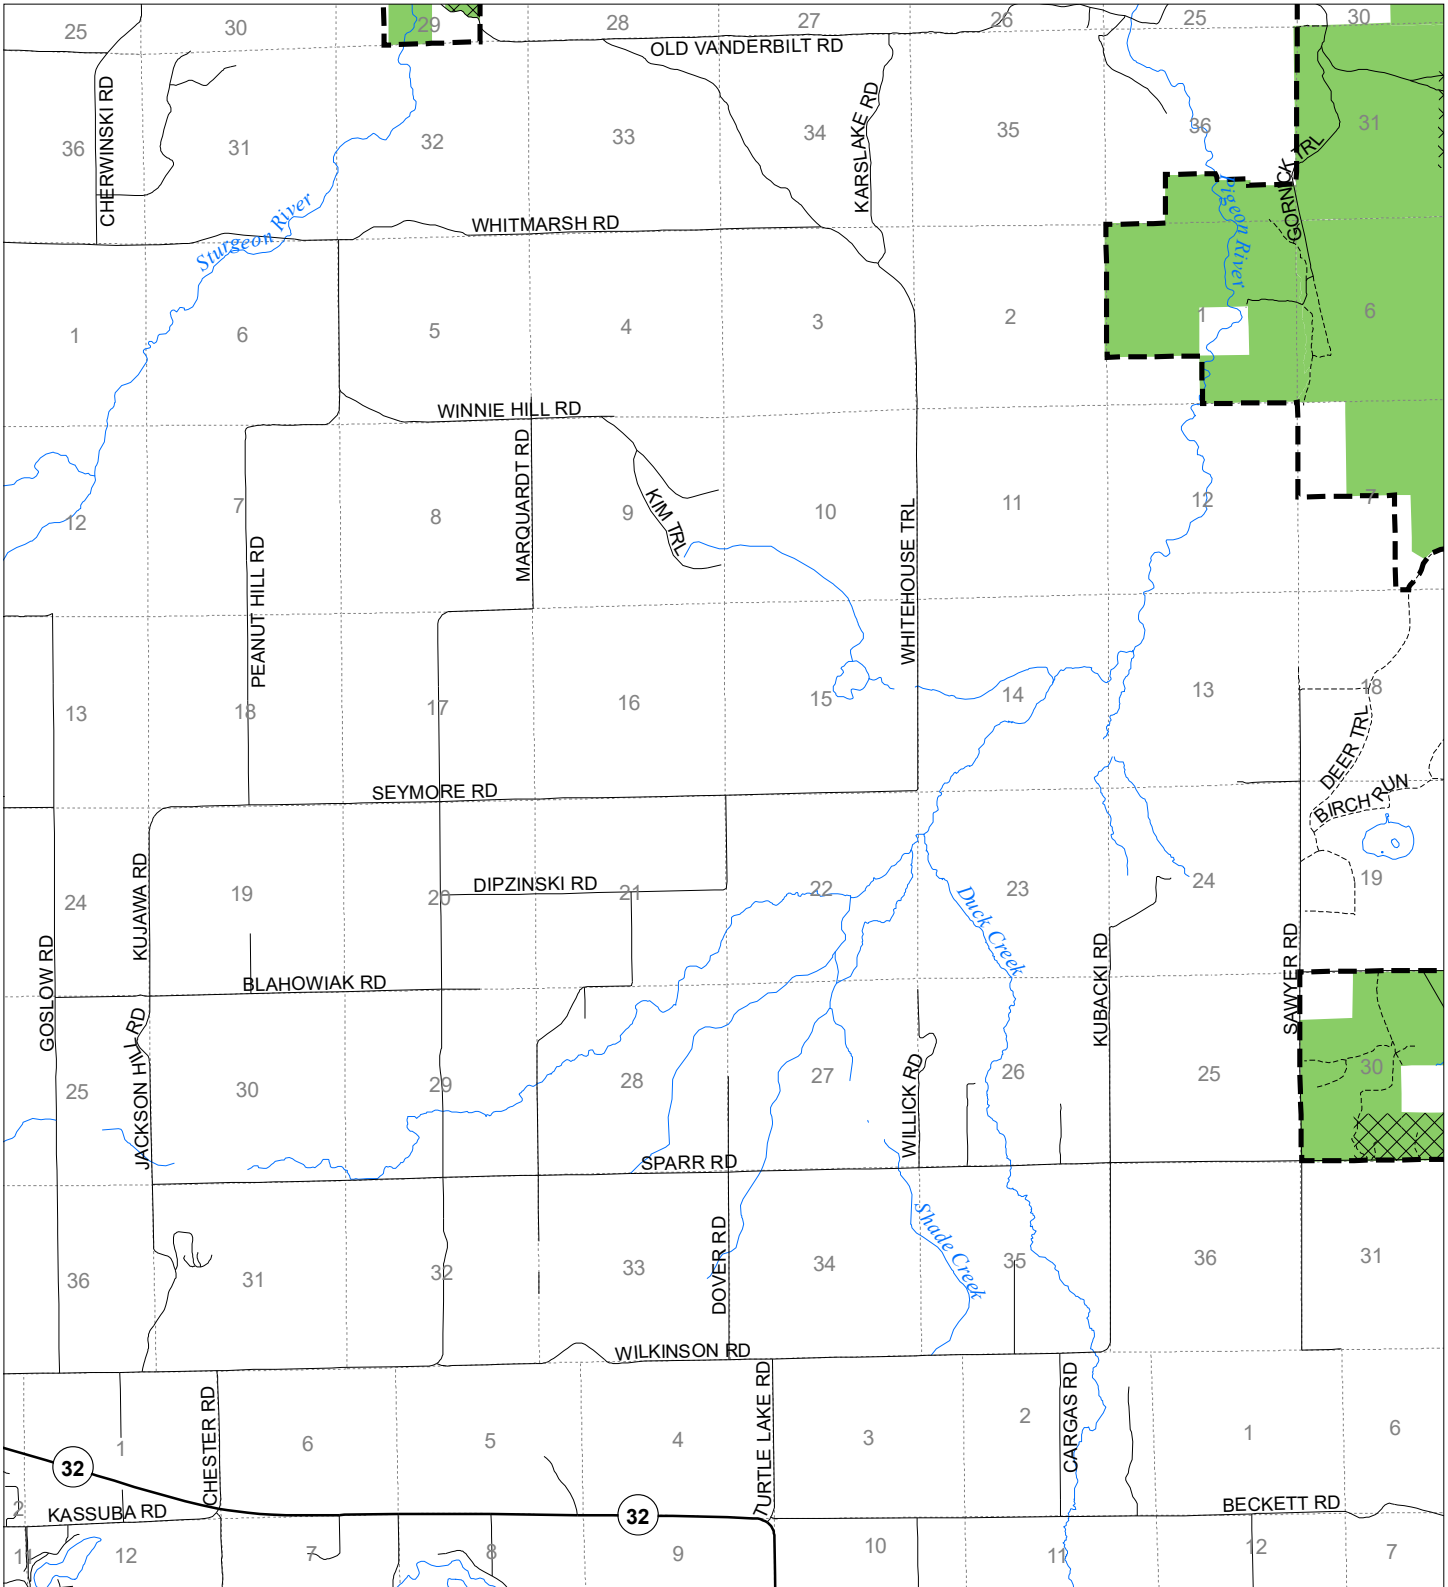

Fuelwood Collection Otsego County T31N,R02W

- State land open to fuelwood collection
- State land closed to fuelwood collection

Effective: April 1, 2020