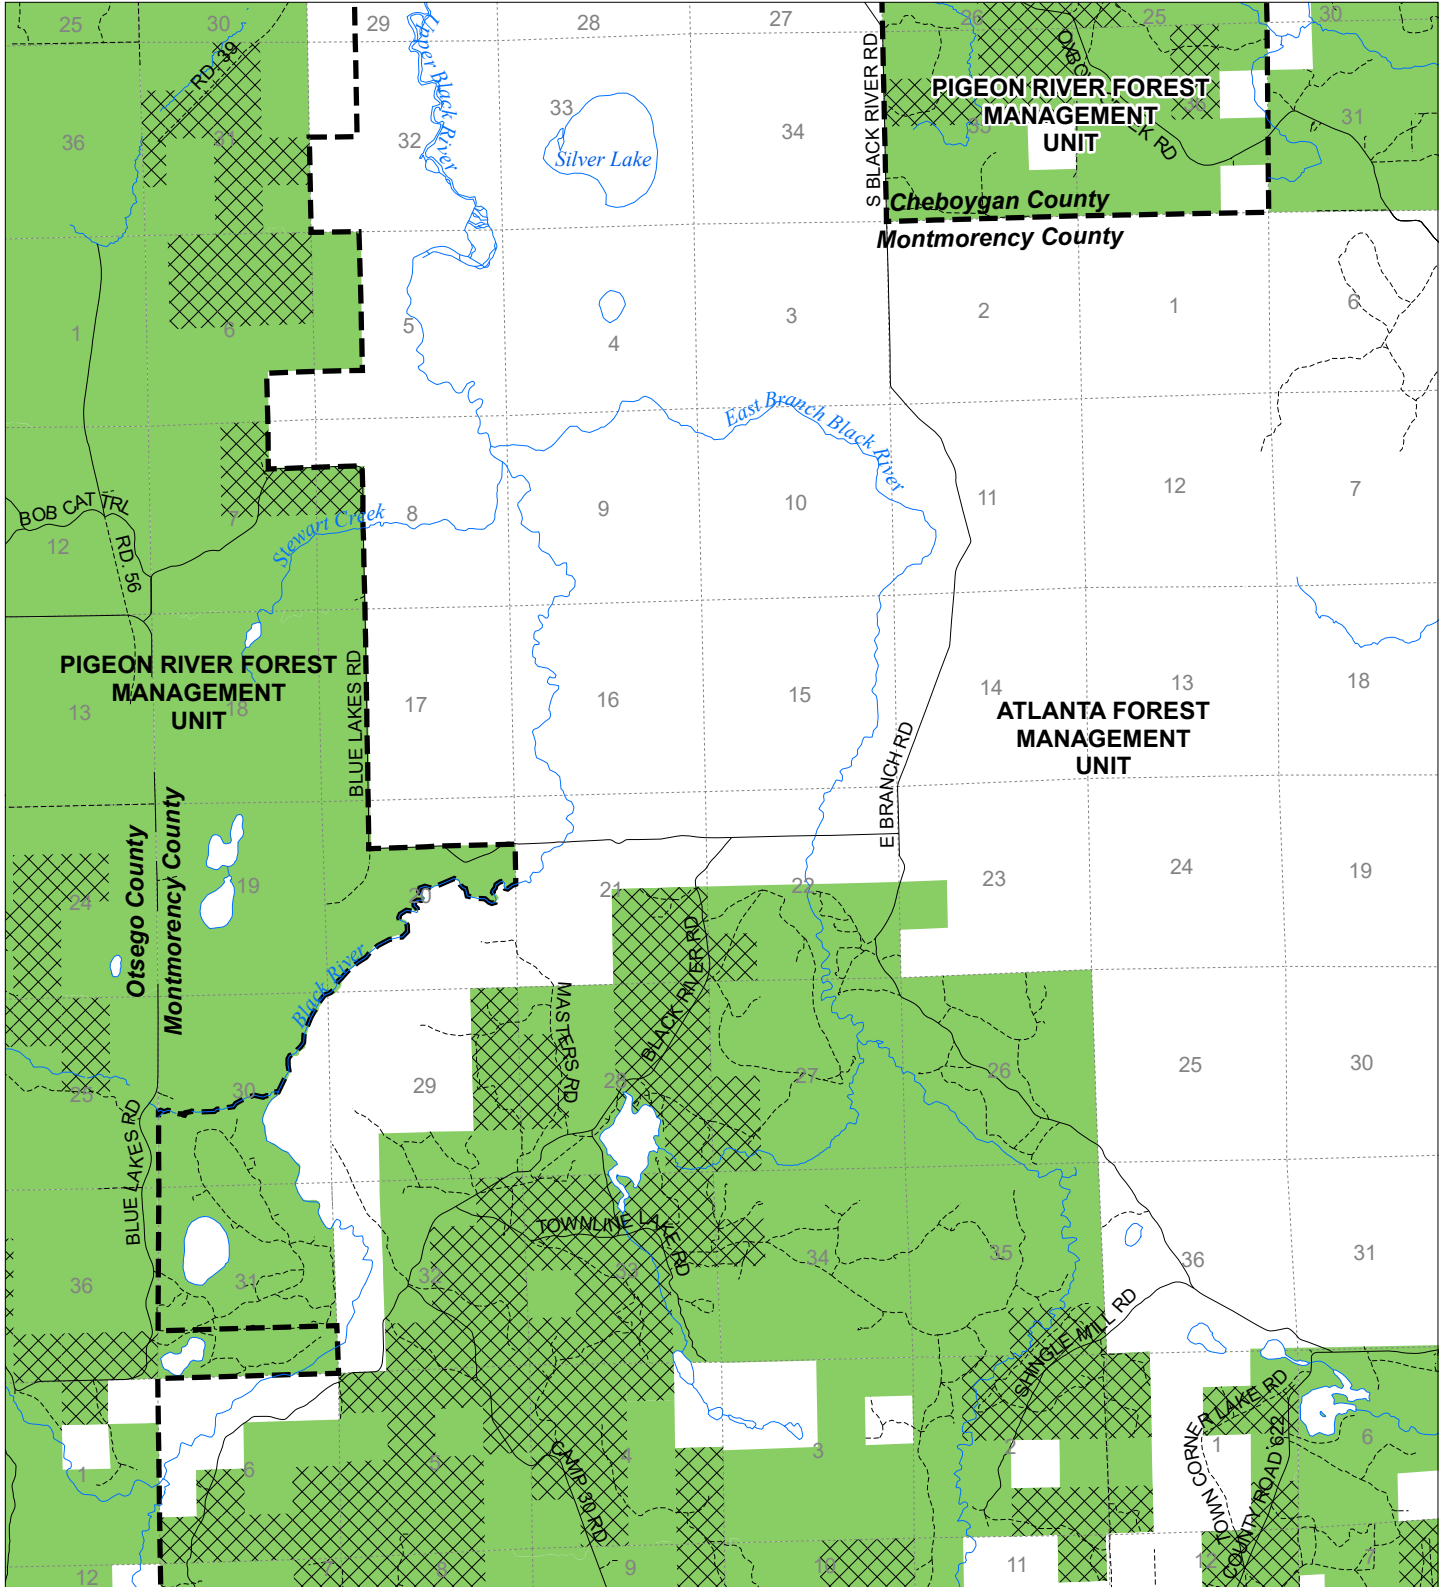

Fuelwood Collection Montmorency County T32N,R01E

- State land open to fuelwood collection
- State land closed to fuelwood collection

Effective: April 1, 2020