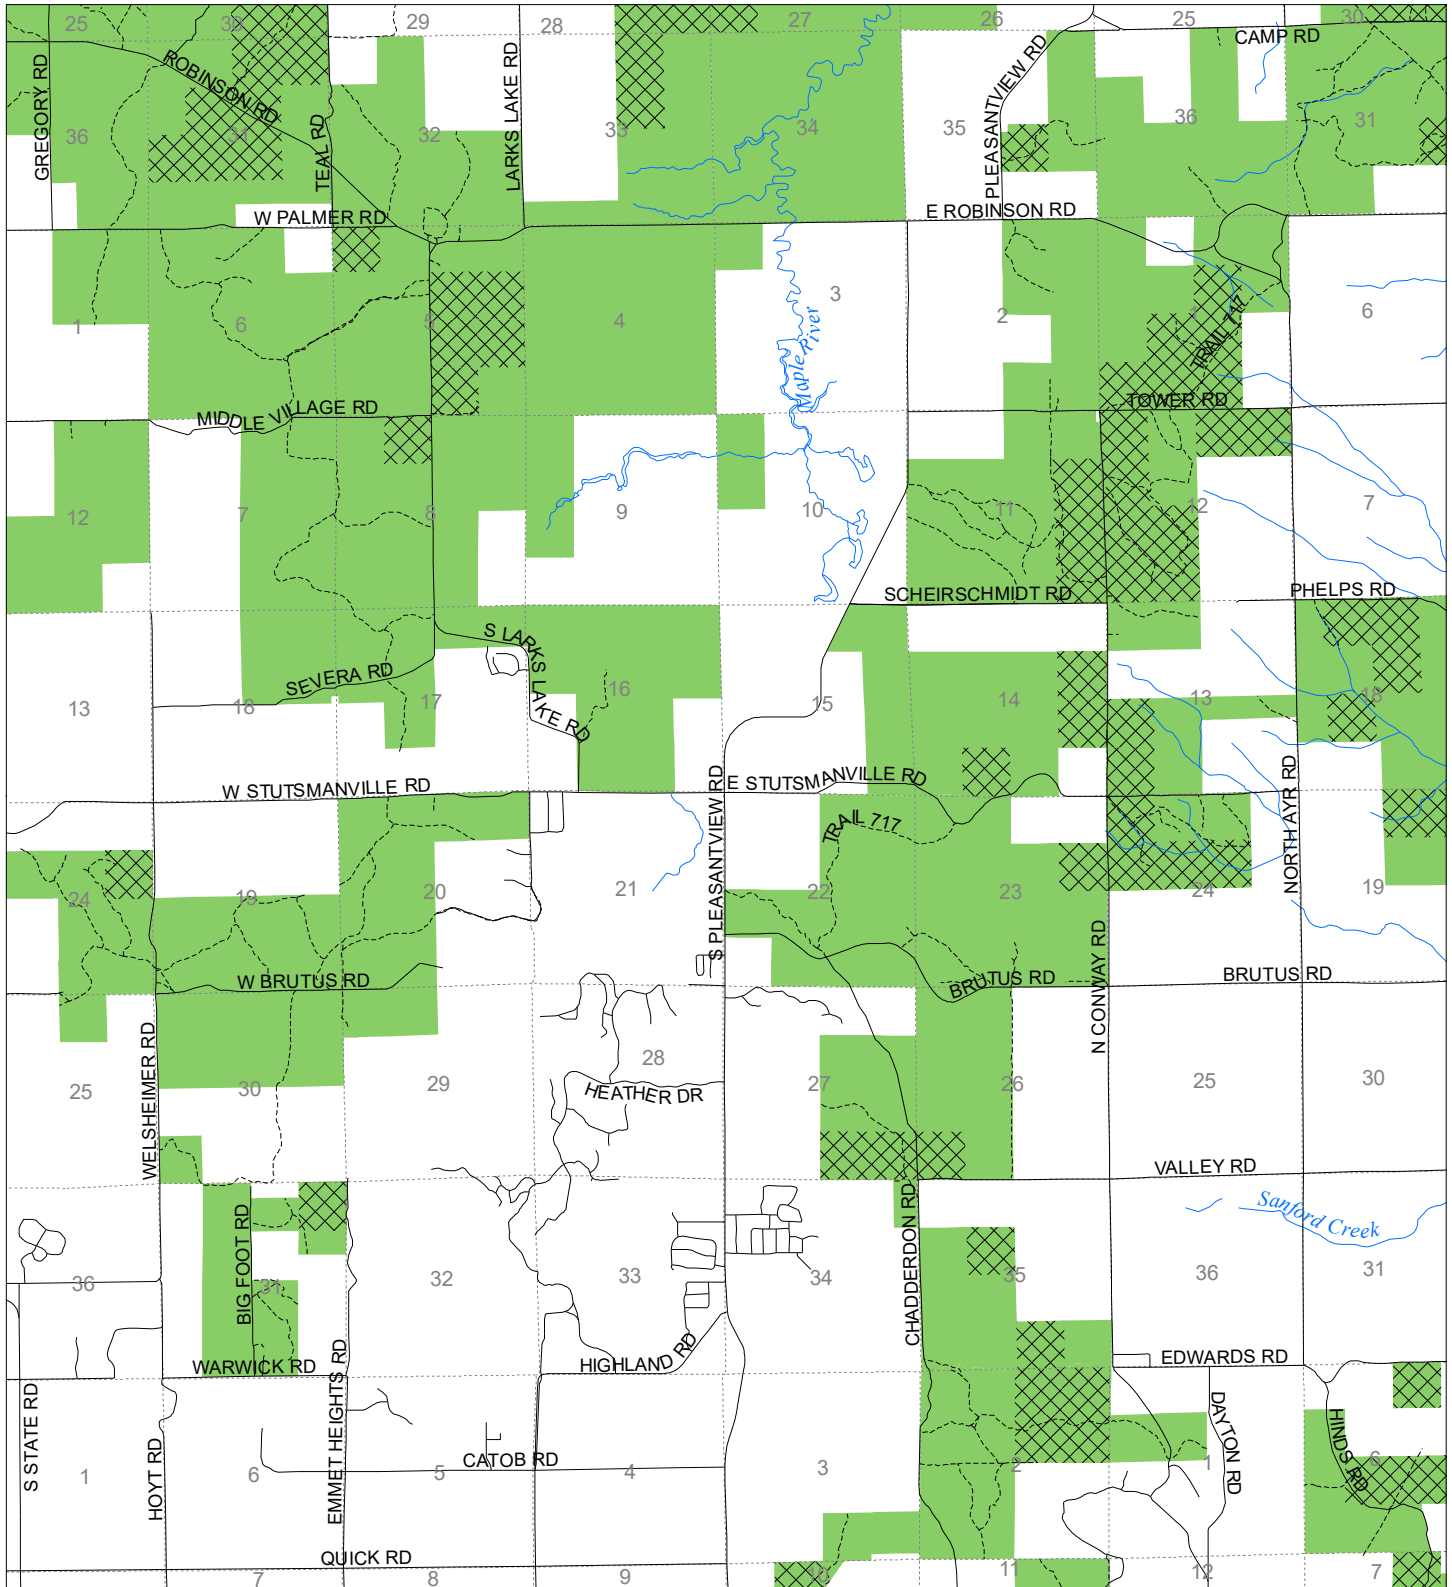

# Fuelwood Collection Emmet County T36N,R05W

- State land open to fuelwood collection
- State land closed to fuelwood collection

Effective: April 1, 2020