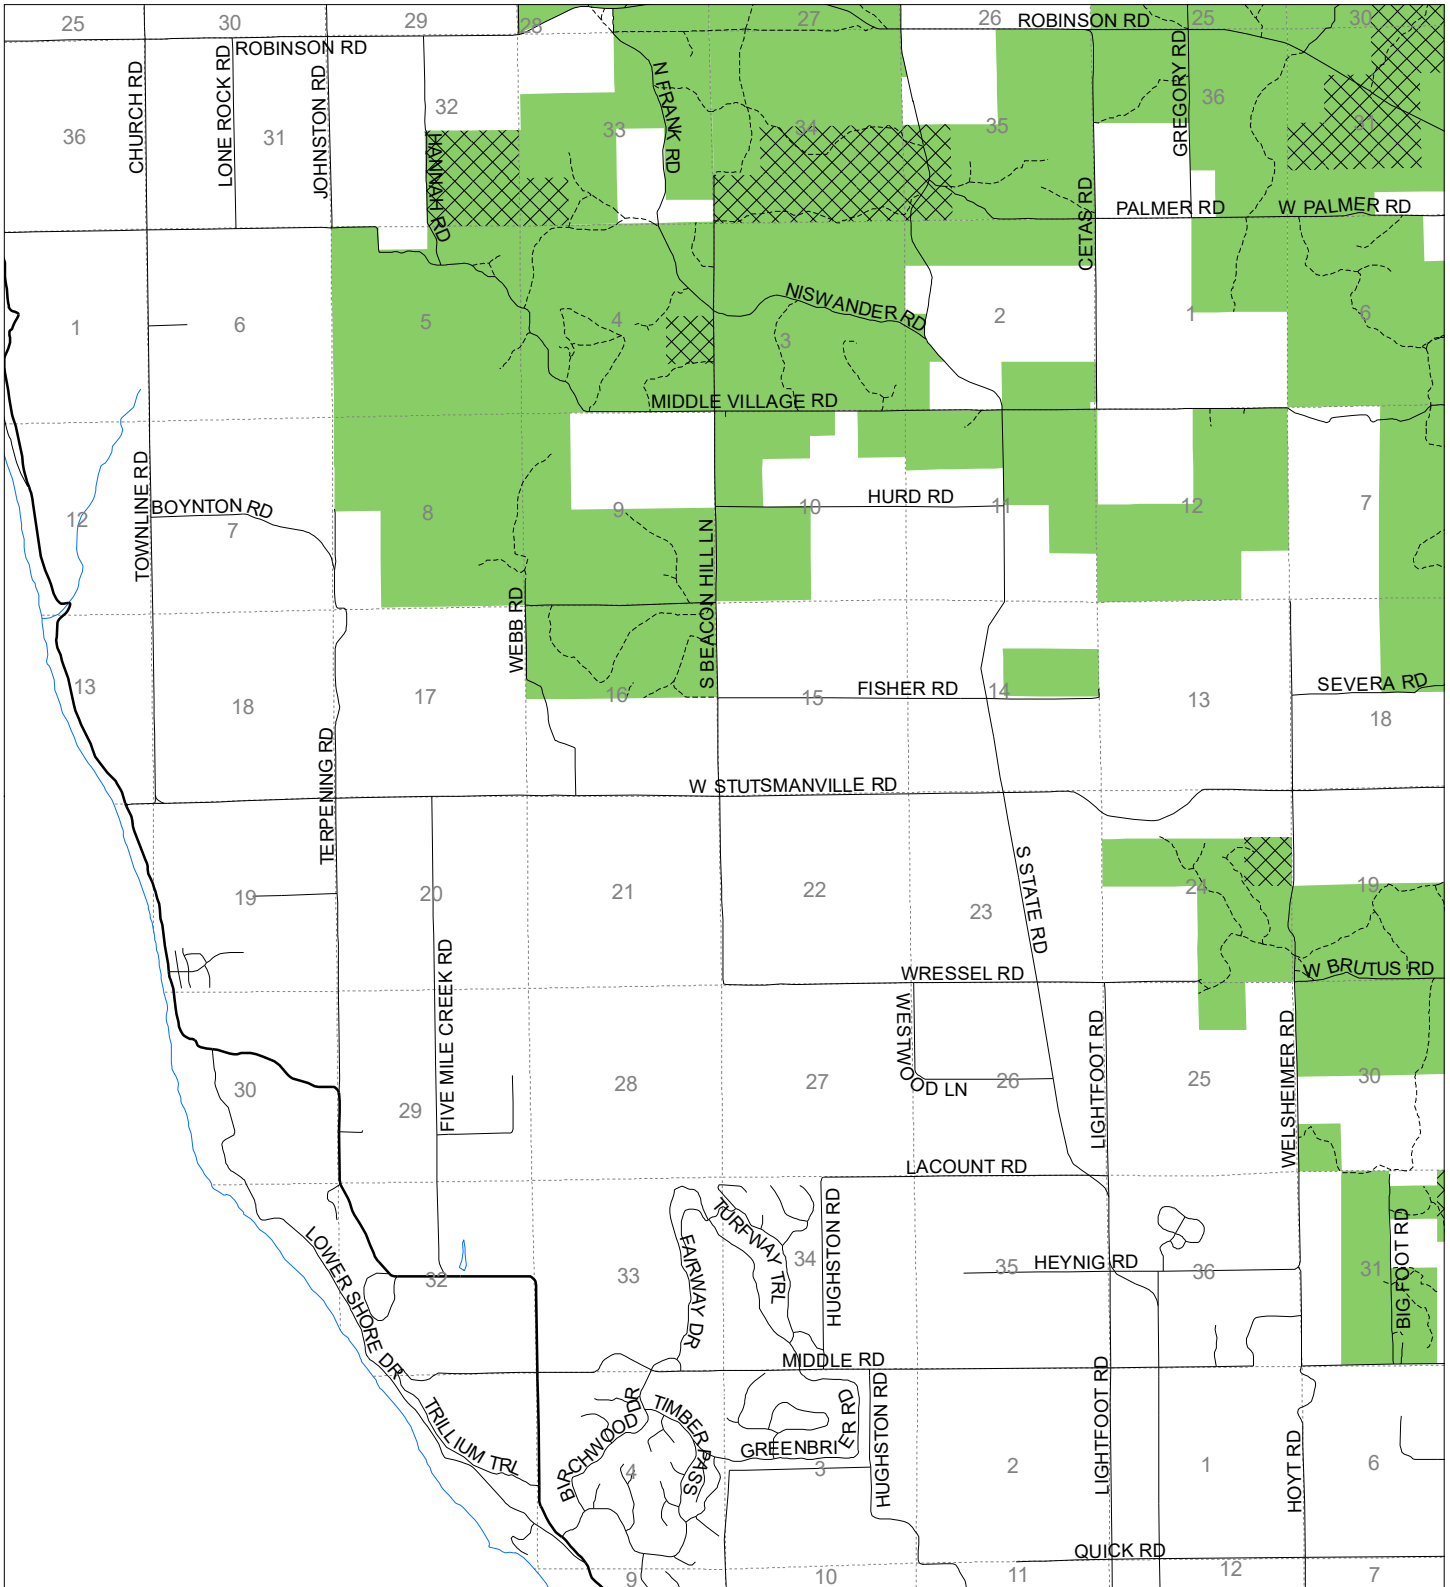

# Fuelwood Collection Emmet County T36N,R06W

- State land open to fuelwood collection
- State land closed to fuelwood collection

Effective: April 1, 2020