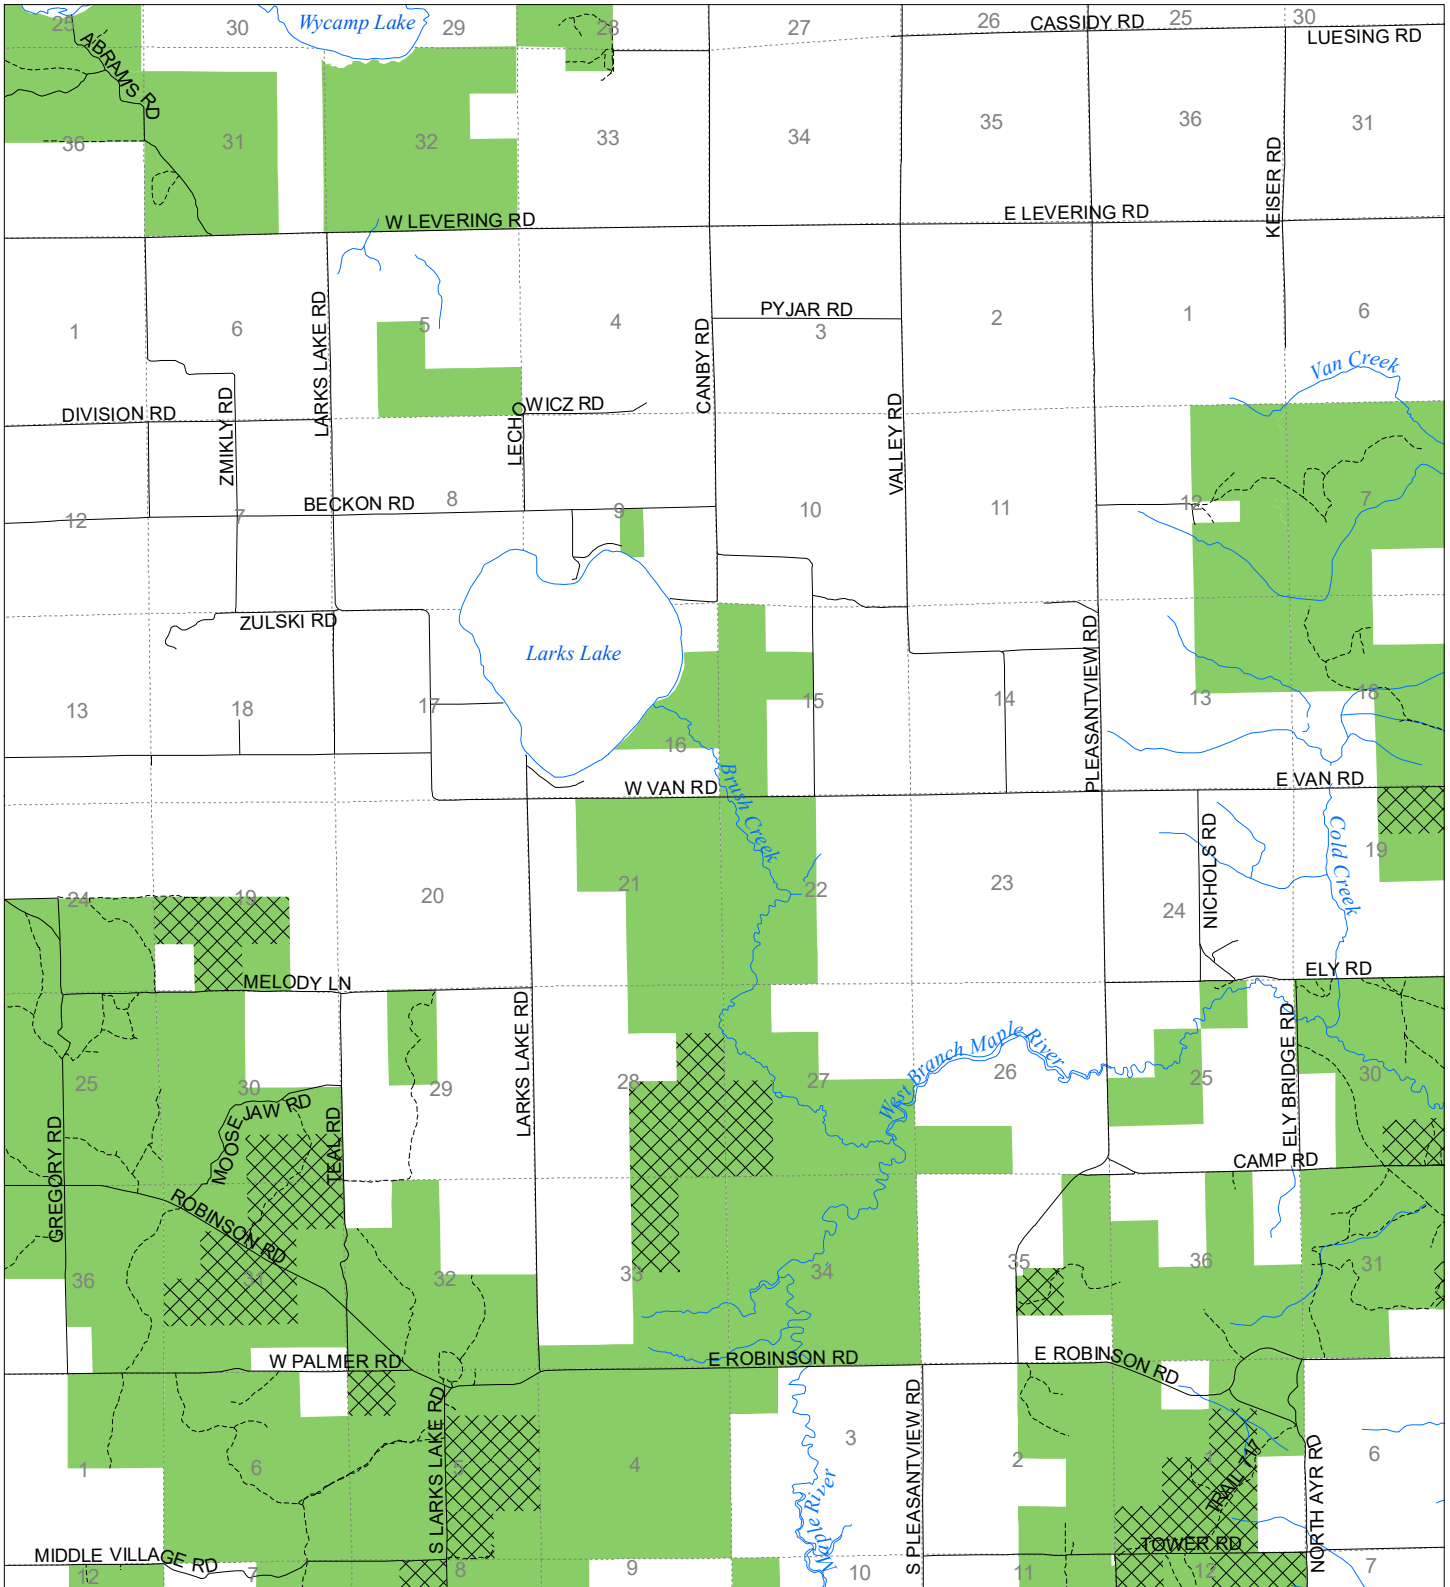

Fuelwood Collection Emmet County T37N,R05W

- State land open to fuelwood collection
- State land closed to fuelwood collection

Effective: April 1, 2020