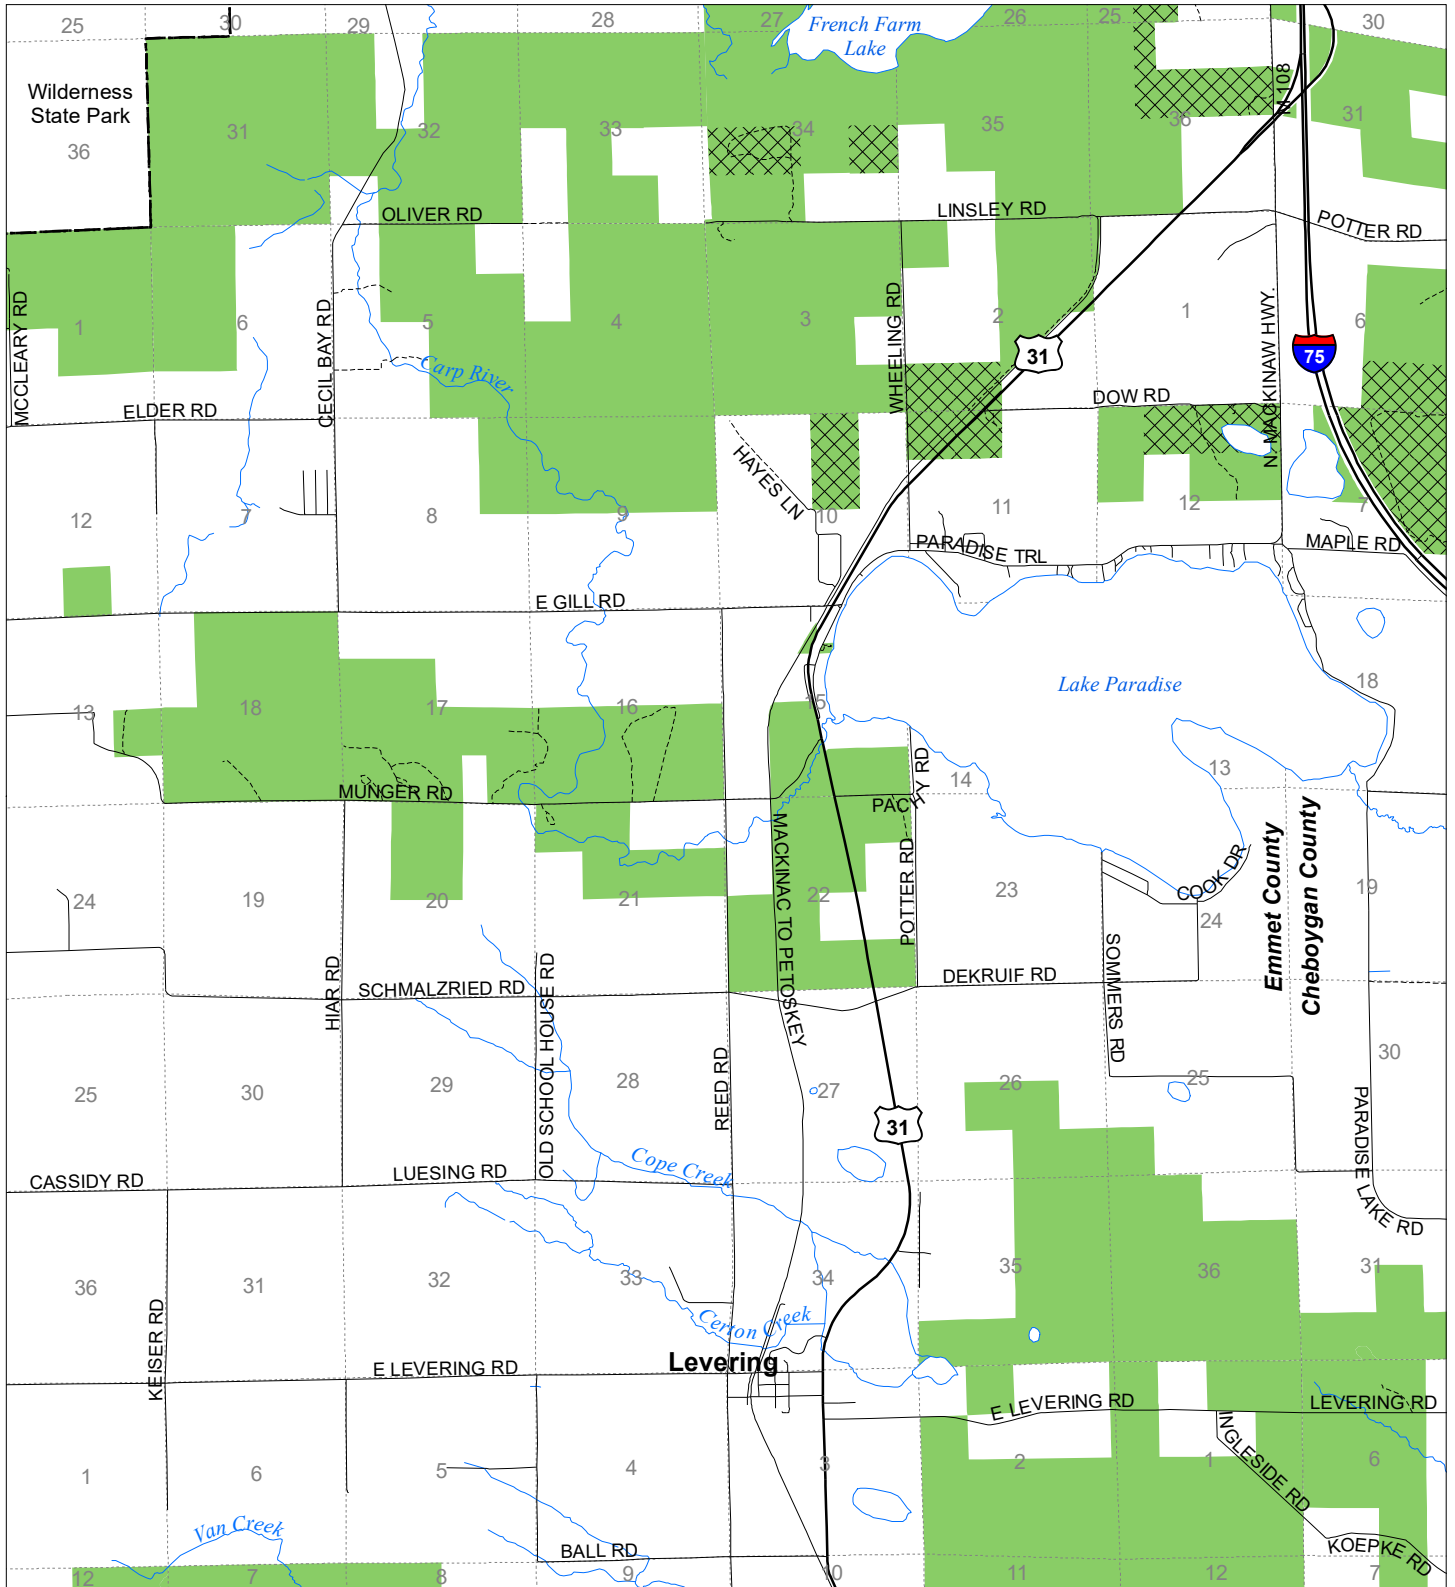

Fuelwood Collection
 Emmet County
T38N,R04W

- State land open to fuelwood collection
- State land closed to fuelwood collection

Effective: April 1, 2020