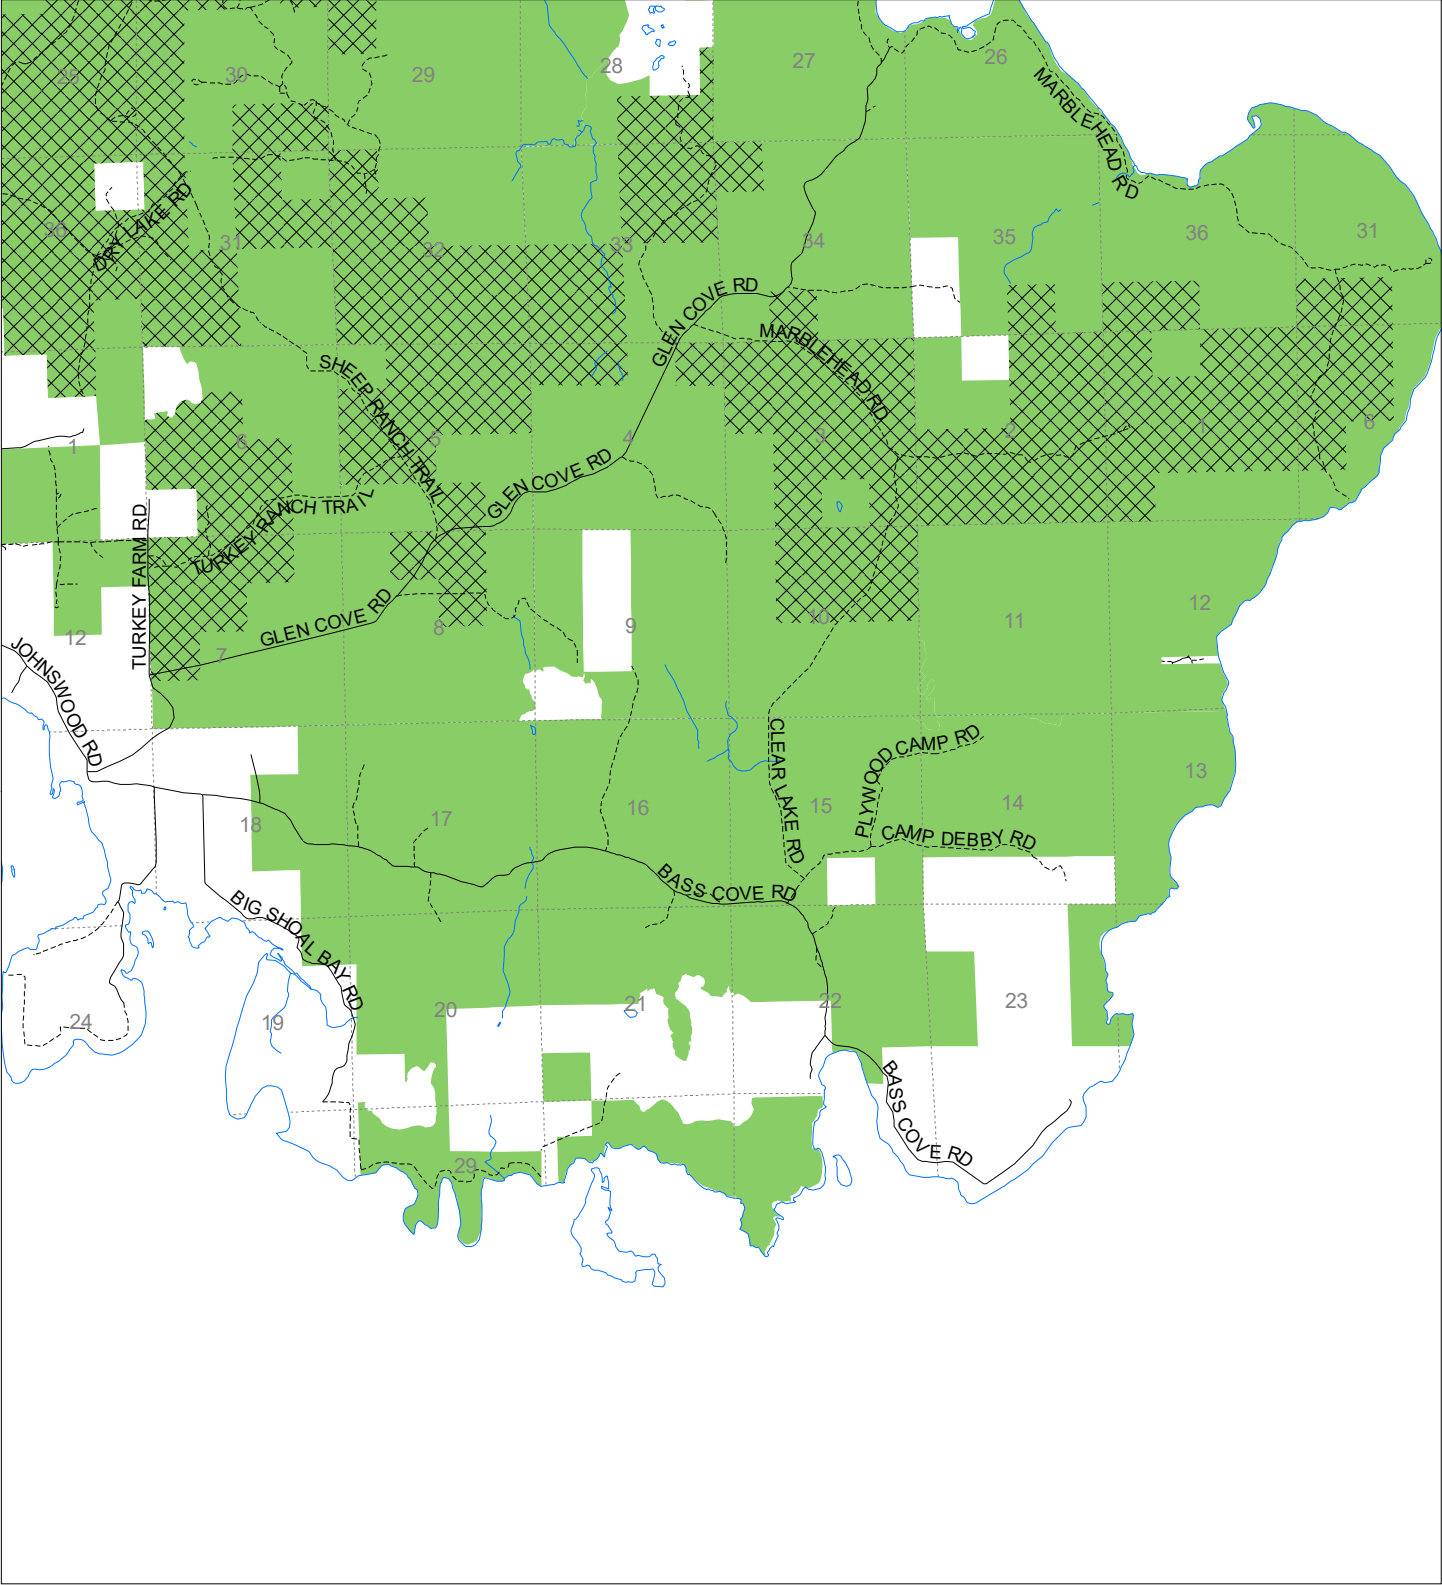

Fuelwood Collection
Chippewa County
T41N,R07E

-  State land open to fuelwood collection
-  State land closed to fuelwood collection

Effective: April 1, 2020