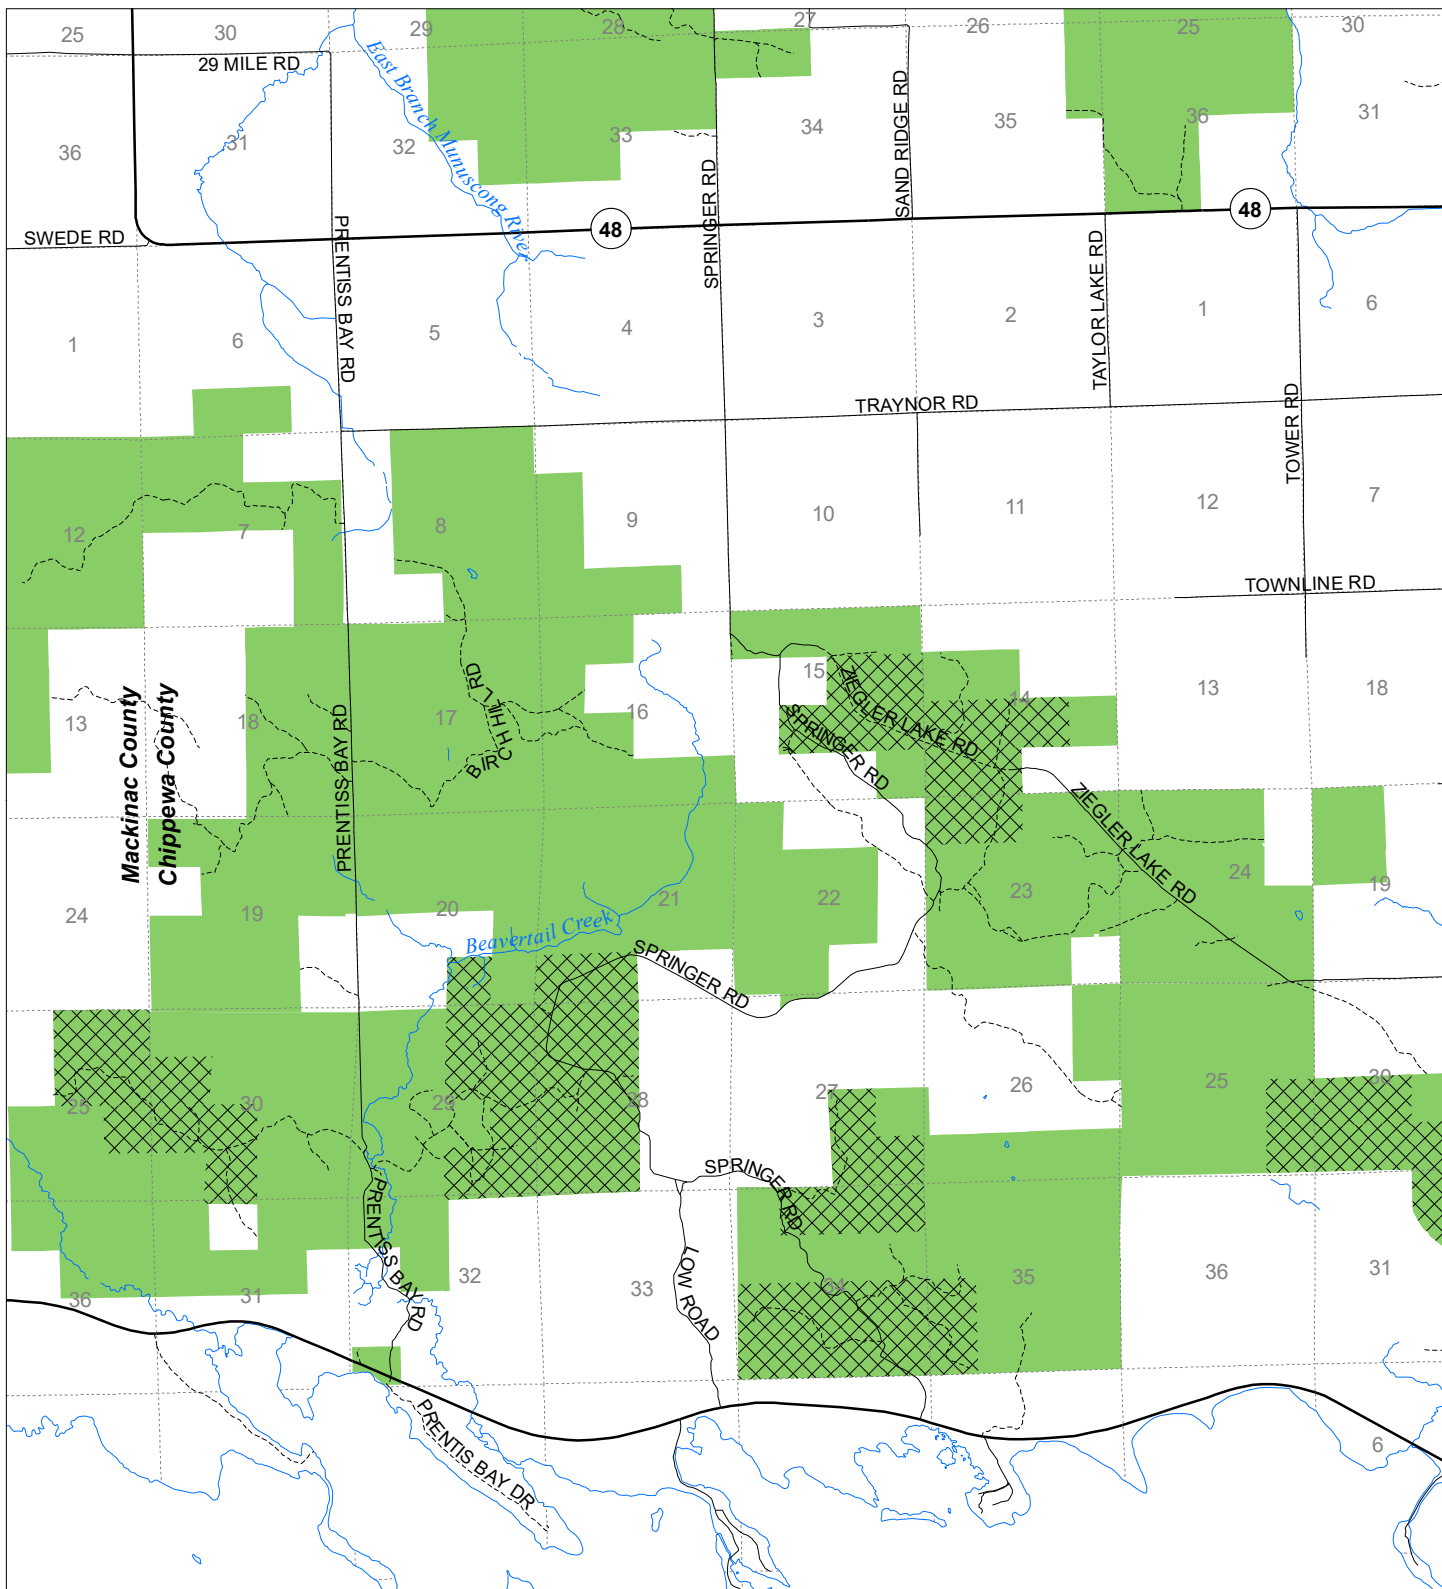

Fuelwood Collection
Chippewa County
T42N,R02E

- State land open to fuelwood collection
- State land closed to fuelwood collection

Effective: April 1, 2020