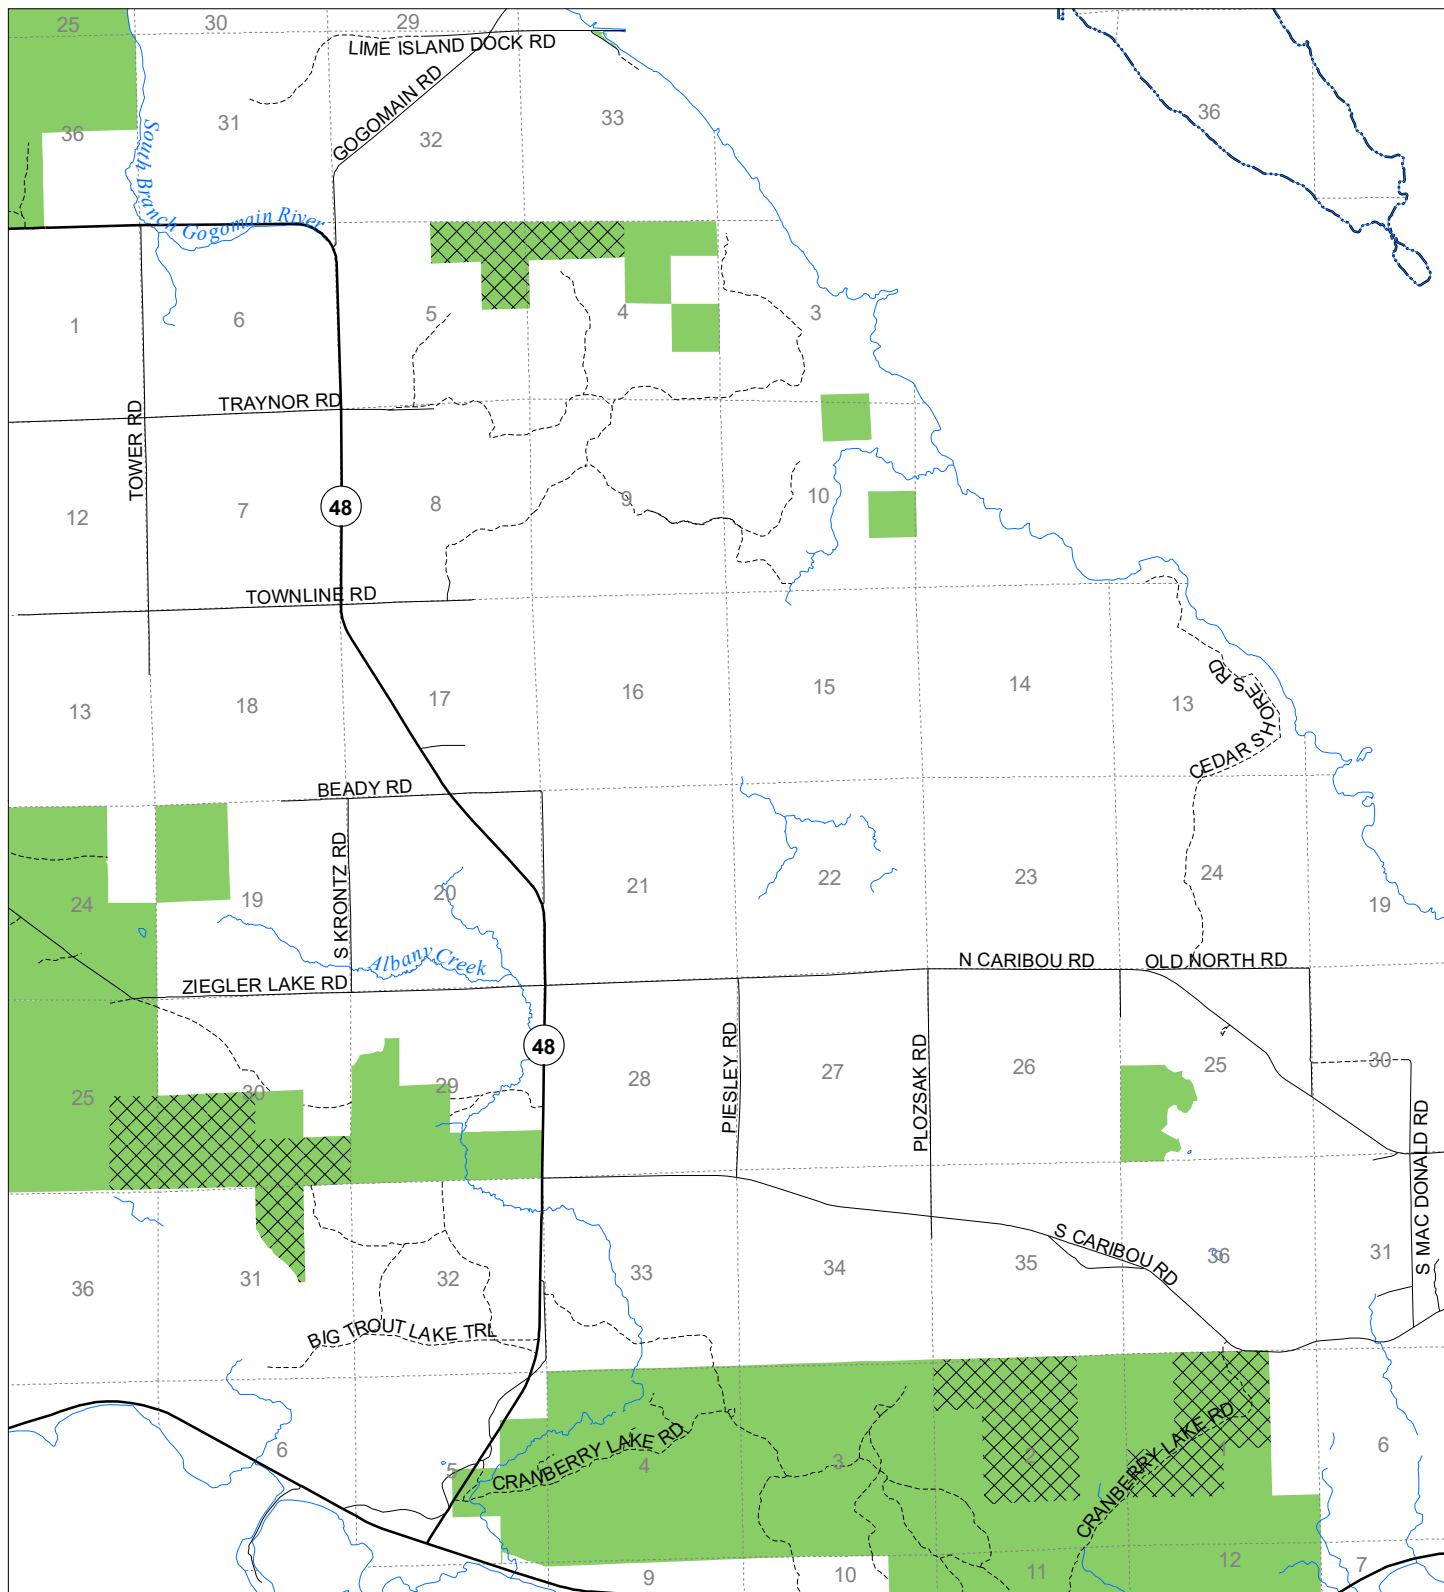

Fuelwood Collection Chippewa County T42N,R03E

- State land open to fuelwood collection
- State land closed to fuelwood collection

Effective: April 1, 2020