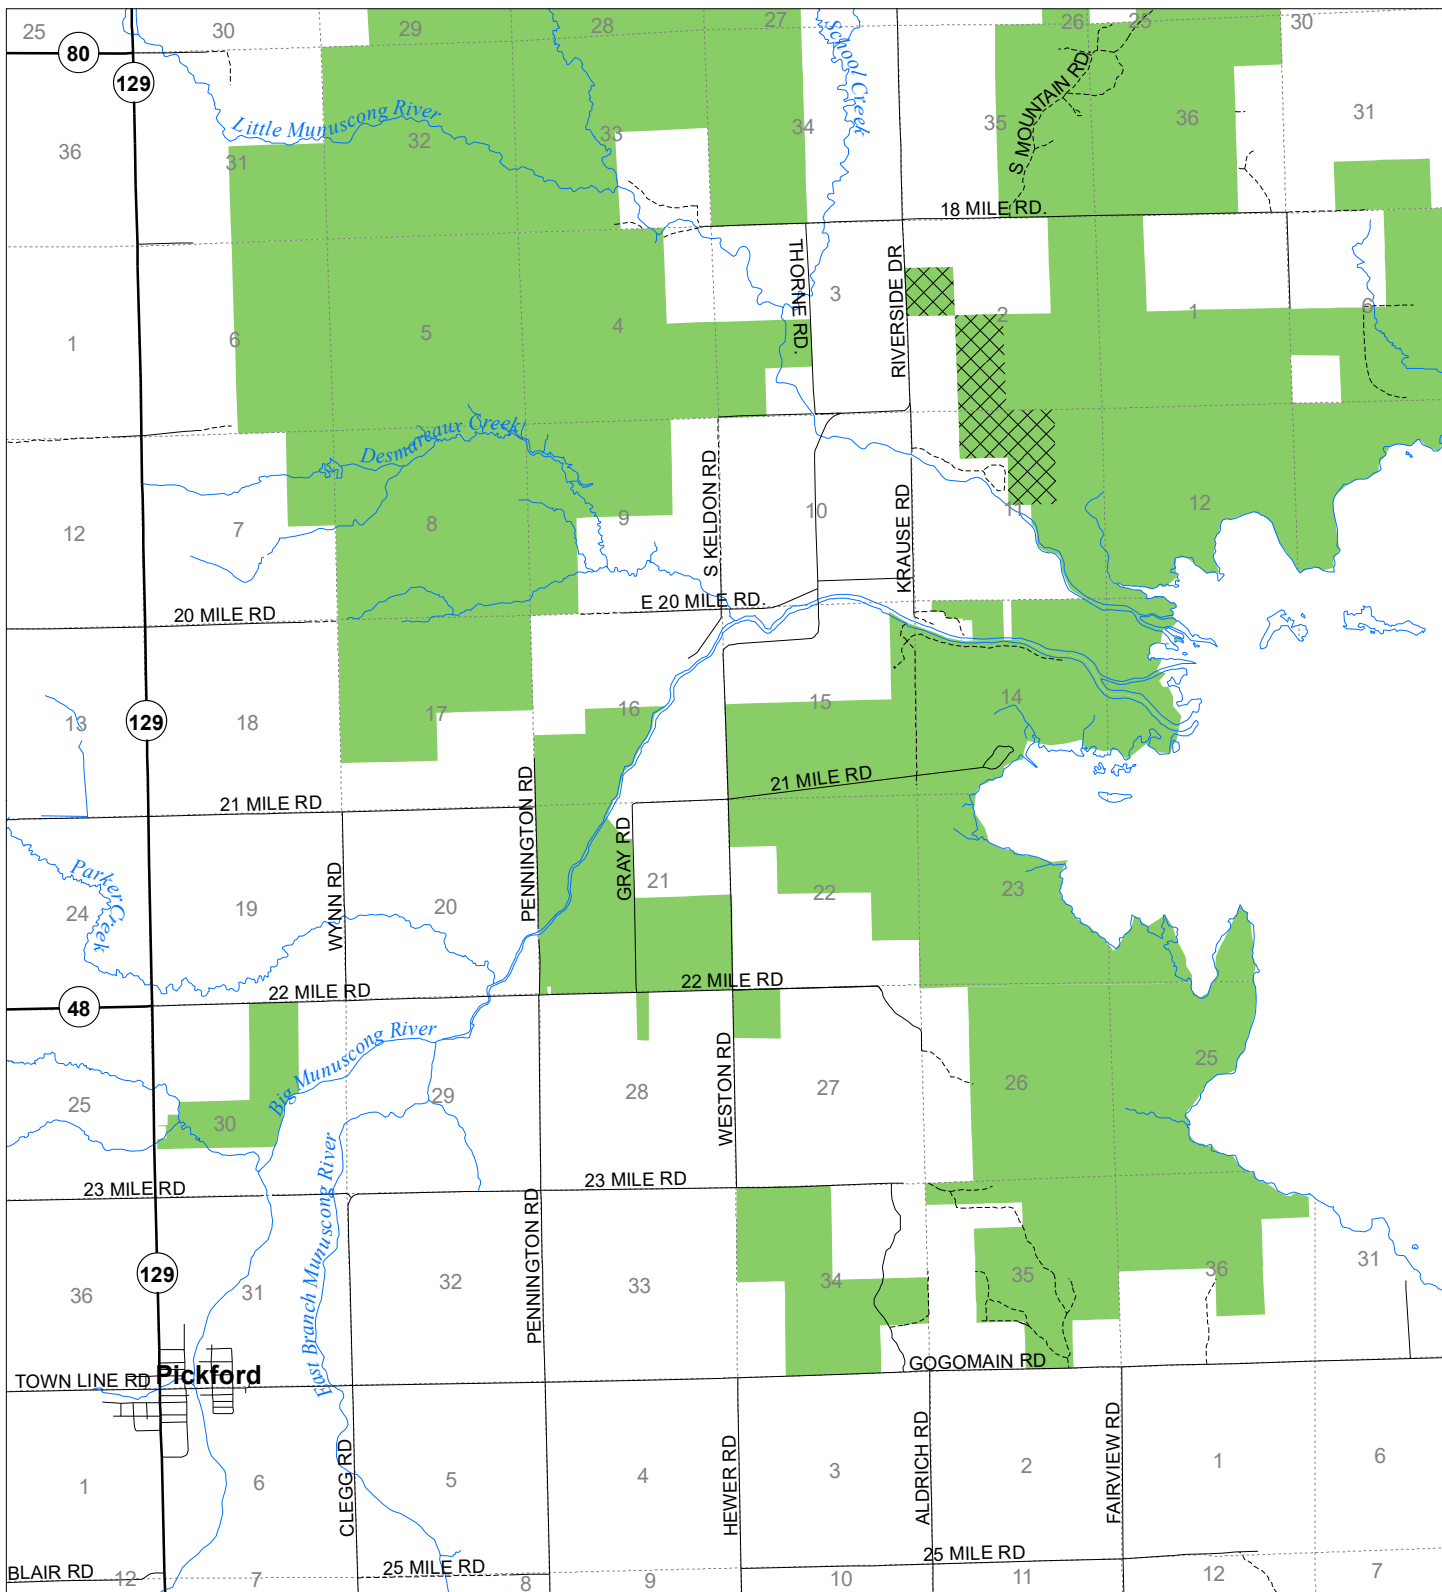

# Fuelwood Collection Chippewa County T44N,R01E

- State land open to fuelwood collection
- State land closed to fuelwood collection

Effective: April 1, 2020