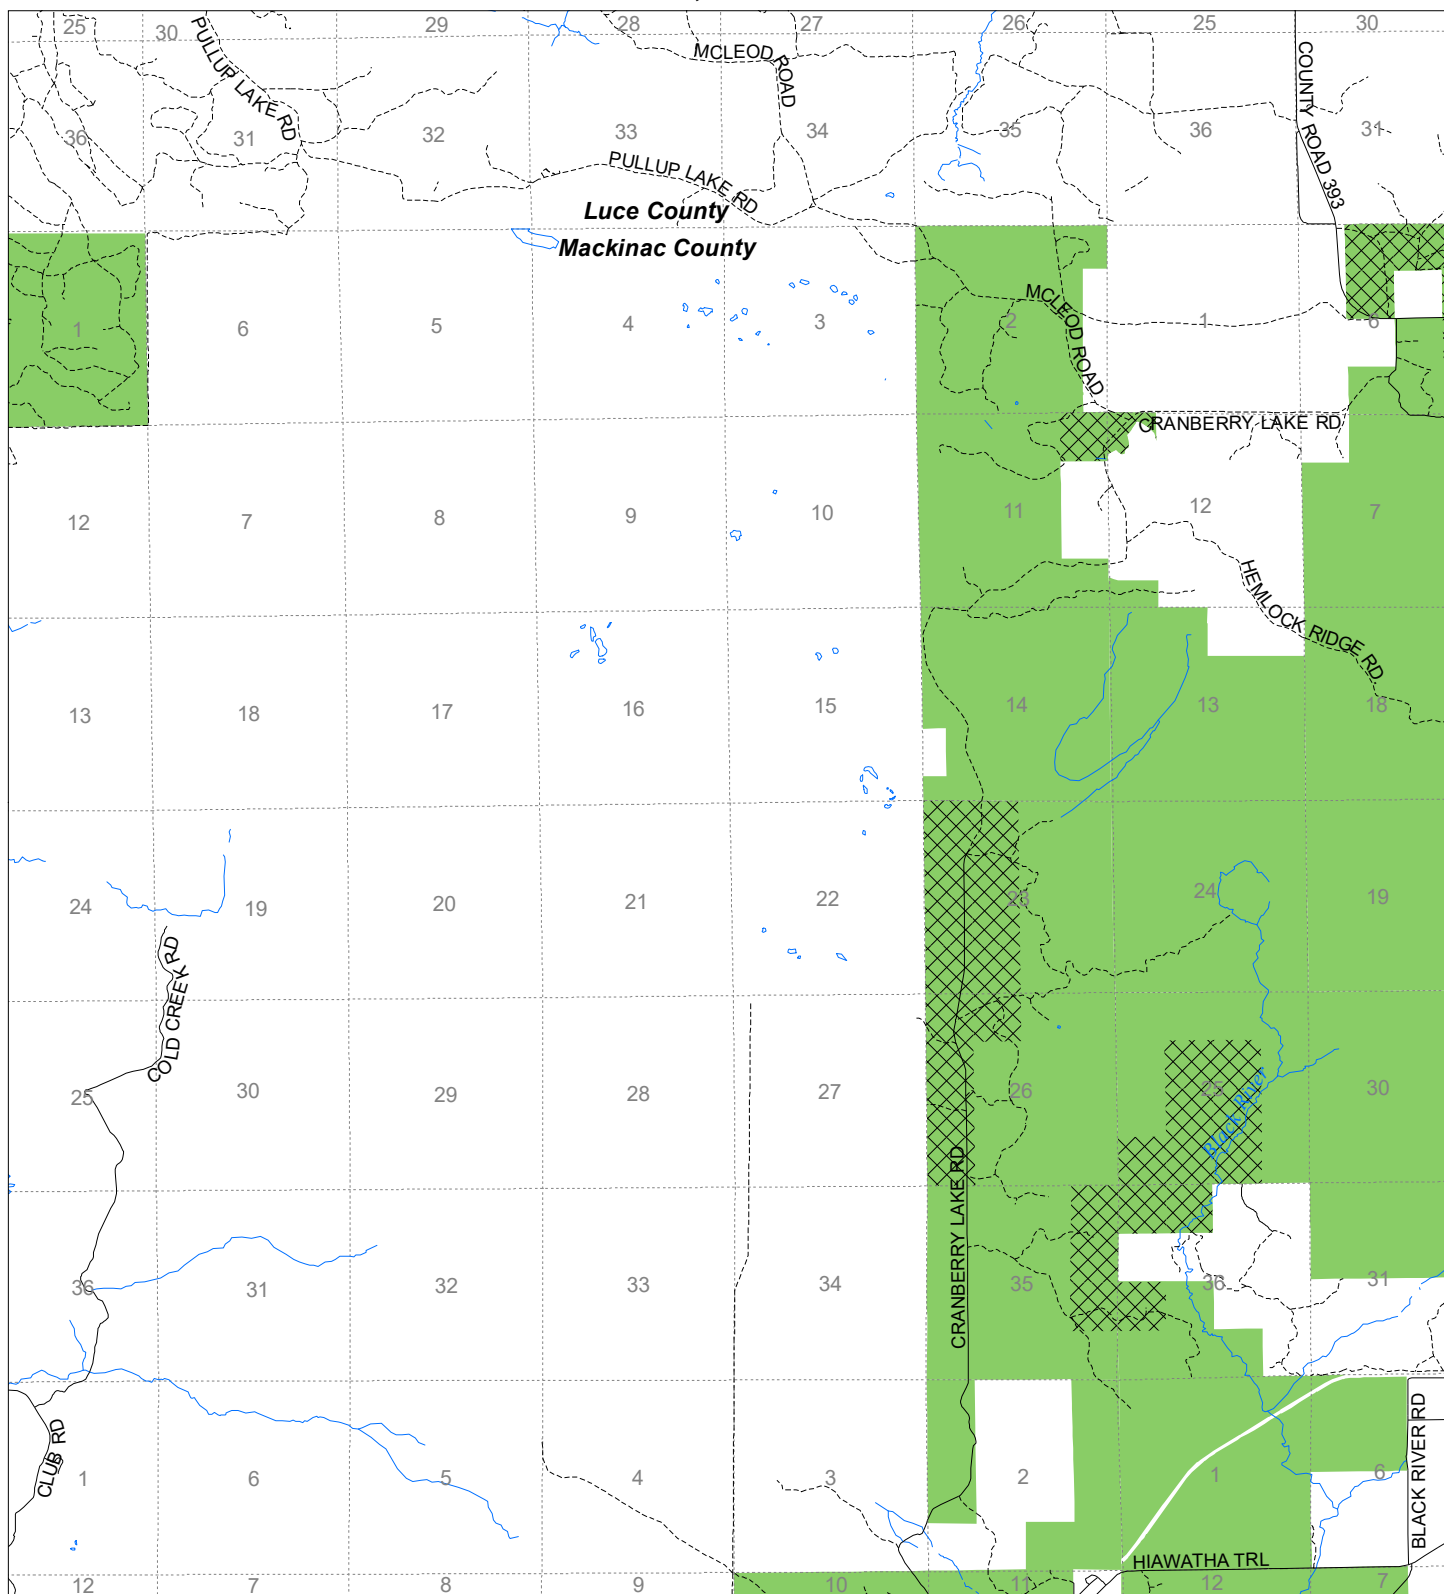

Fuelwood Collection
 Mackinac County
T44N,R09W

- State land open to fuelwood collection
- State land closed to fuelwood collection

Effective: April 1, 2020