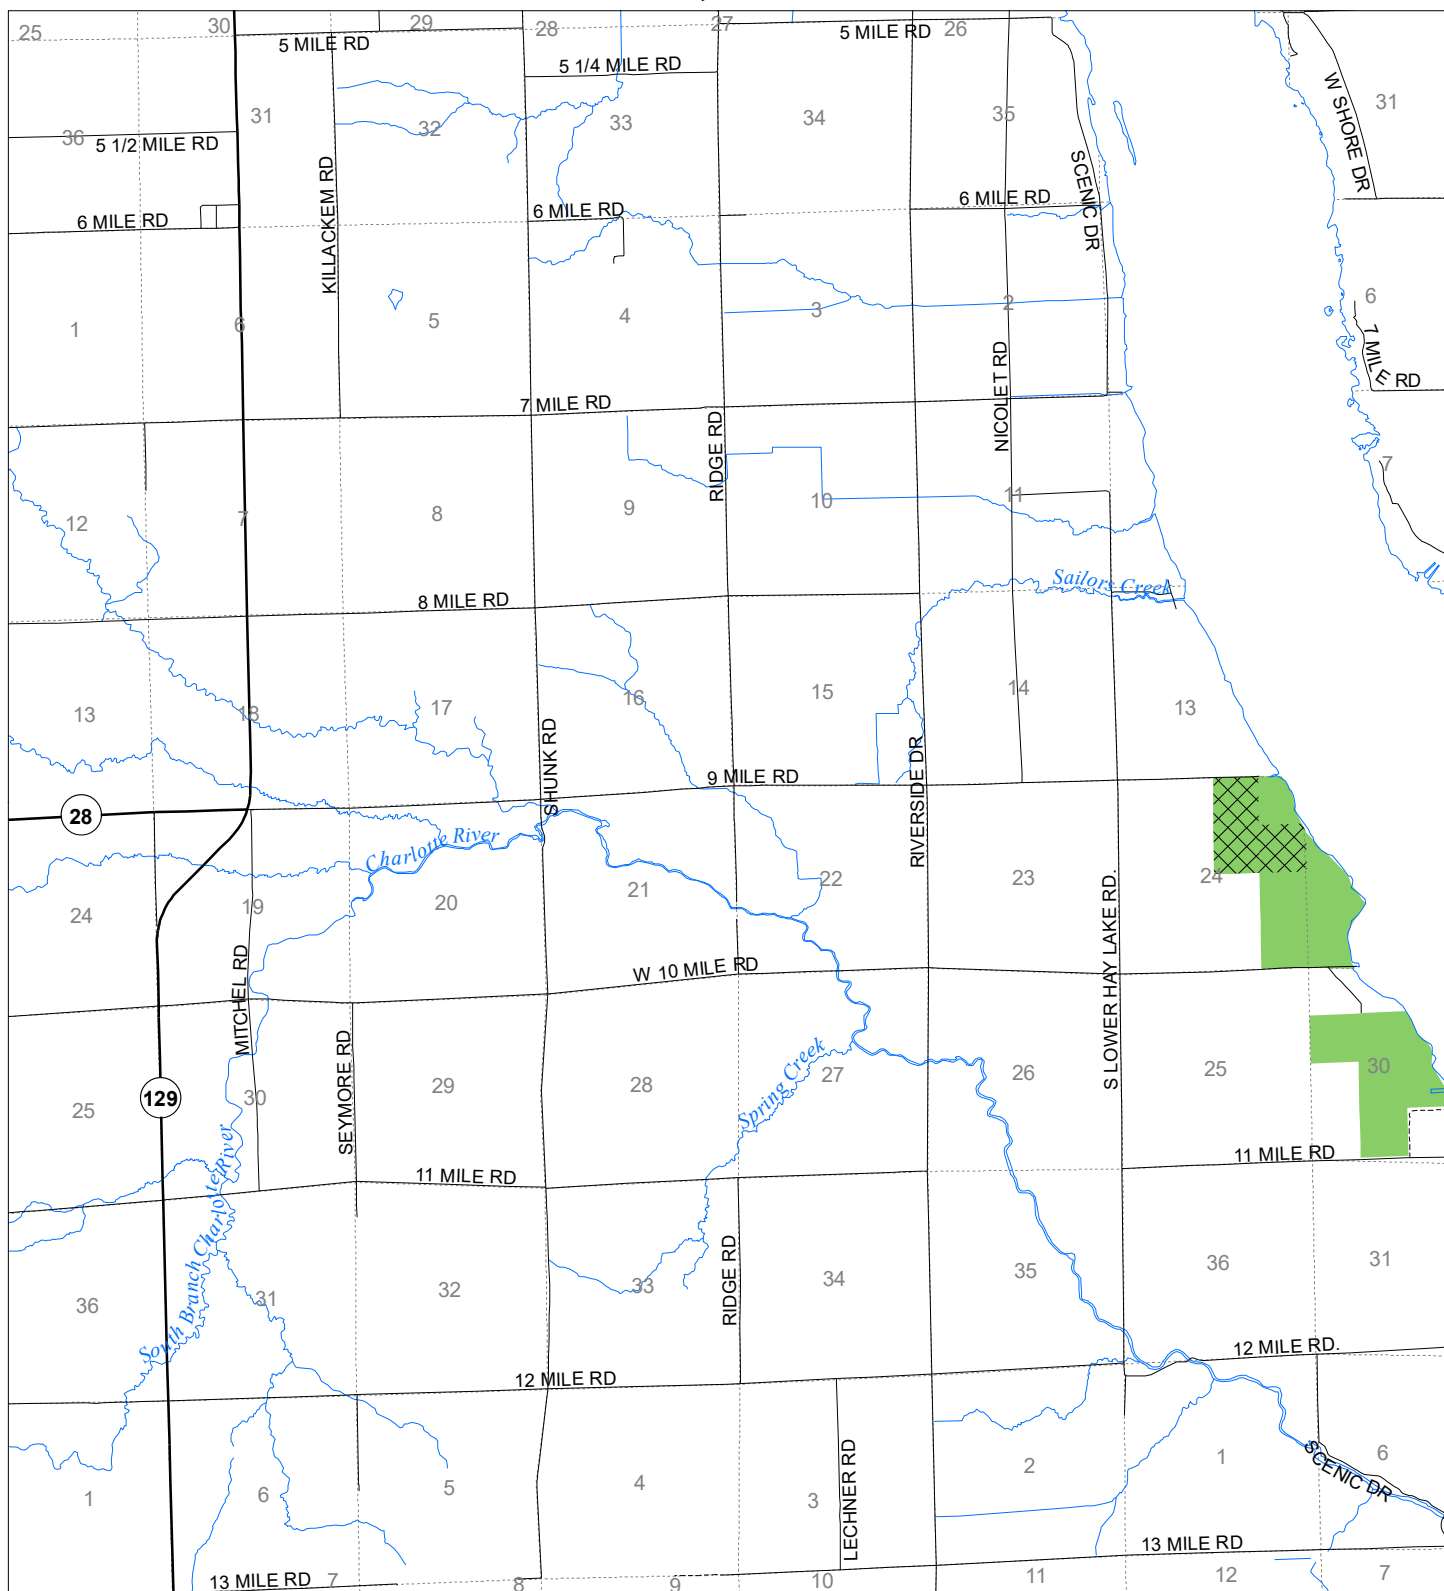

# Fuelwood Collection Chippewa County T46N,R01E

- State land open to fuelwood collection
- State land closed to fuelwood collection

Effective: April 1, 2020