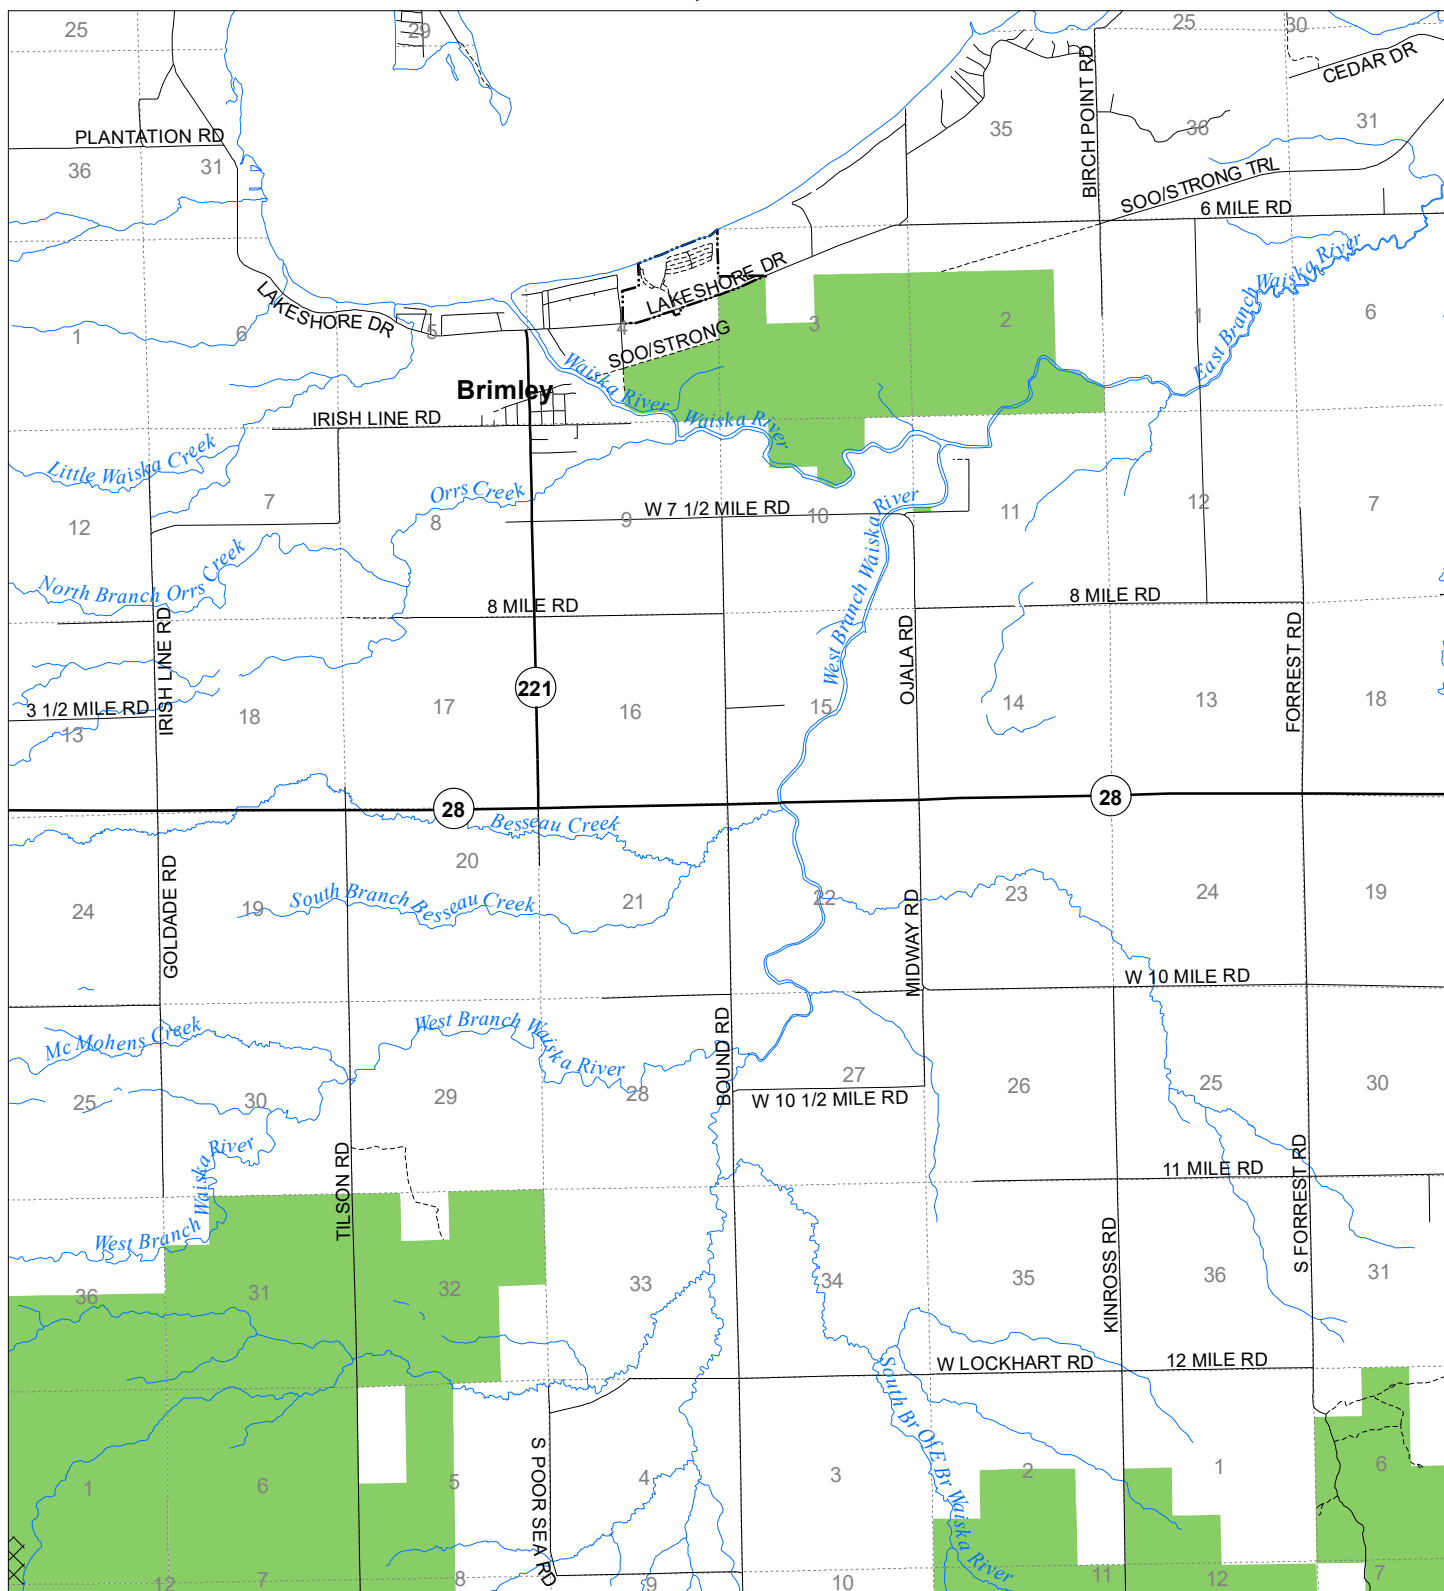

Fuelwood Collection Chippewa County T46N,R02W

- State land open to fuelwood collection
- State land closed to fuelwood collection

Effective: April 1, 2020