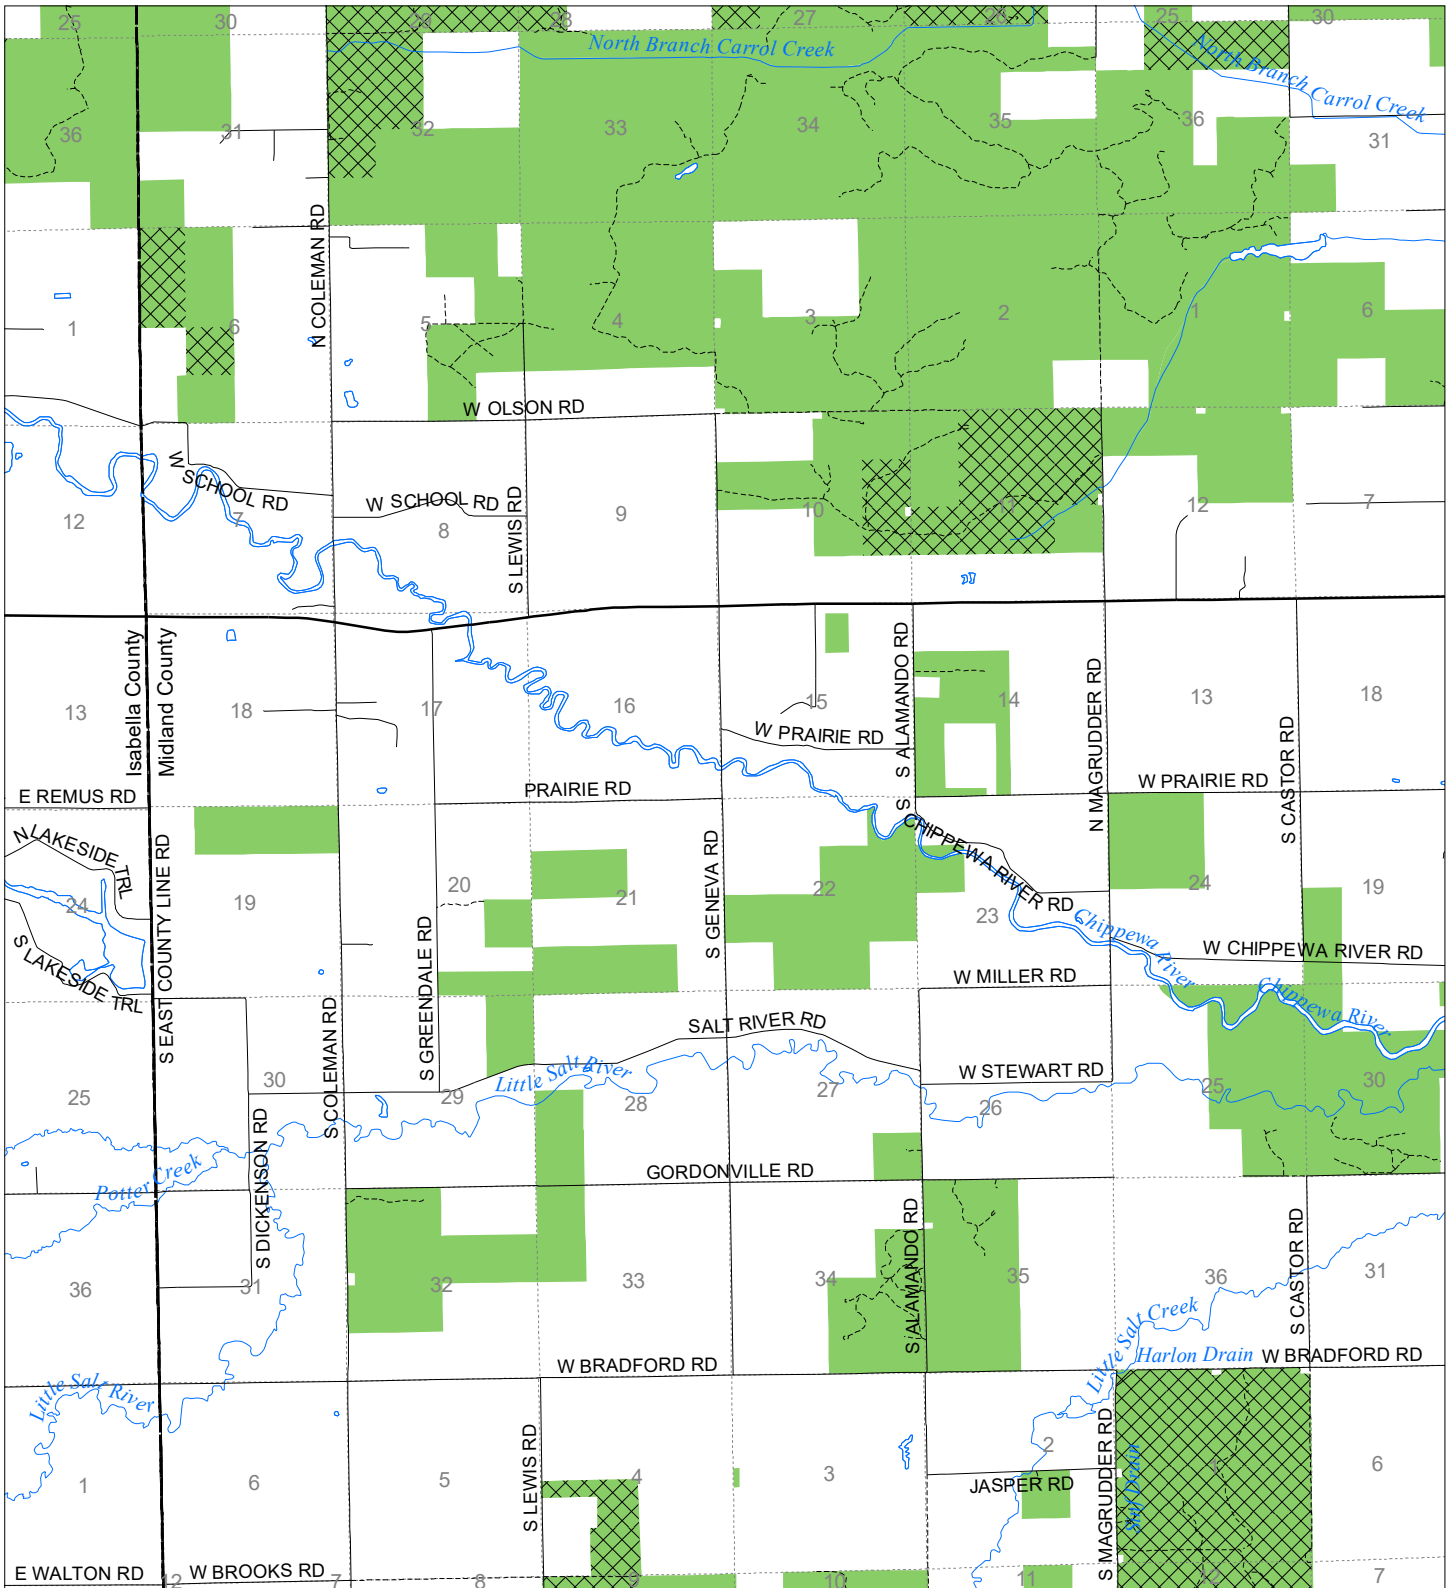

Fuelwood Collection Midland County T14N,R02W

- State land open to fuelwood collection
- State land closed to fuelwood collection

Effective: March 1, 2021

N
Miles
0 0.5 1

02/02/2021