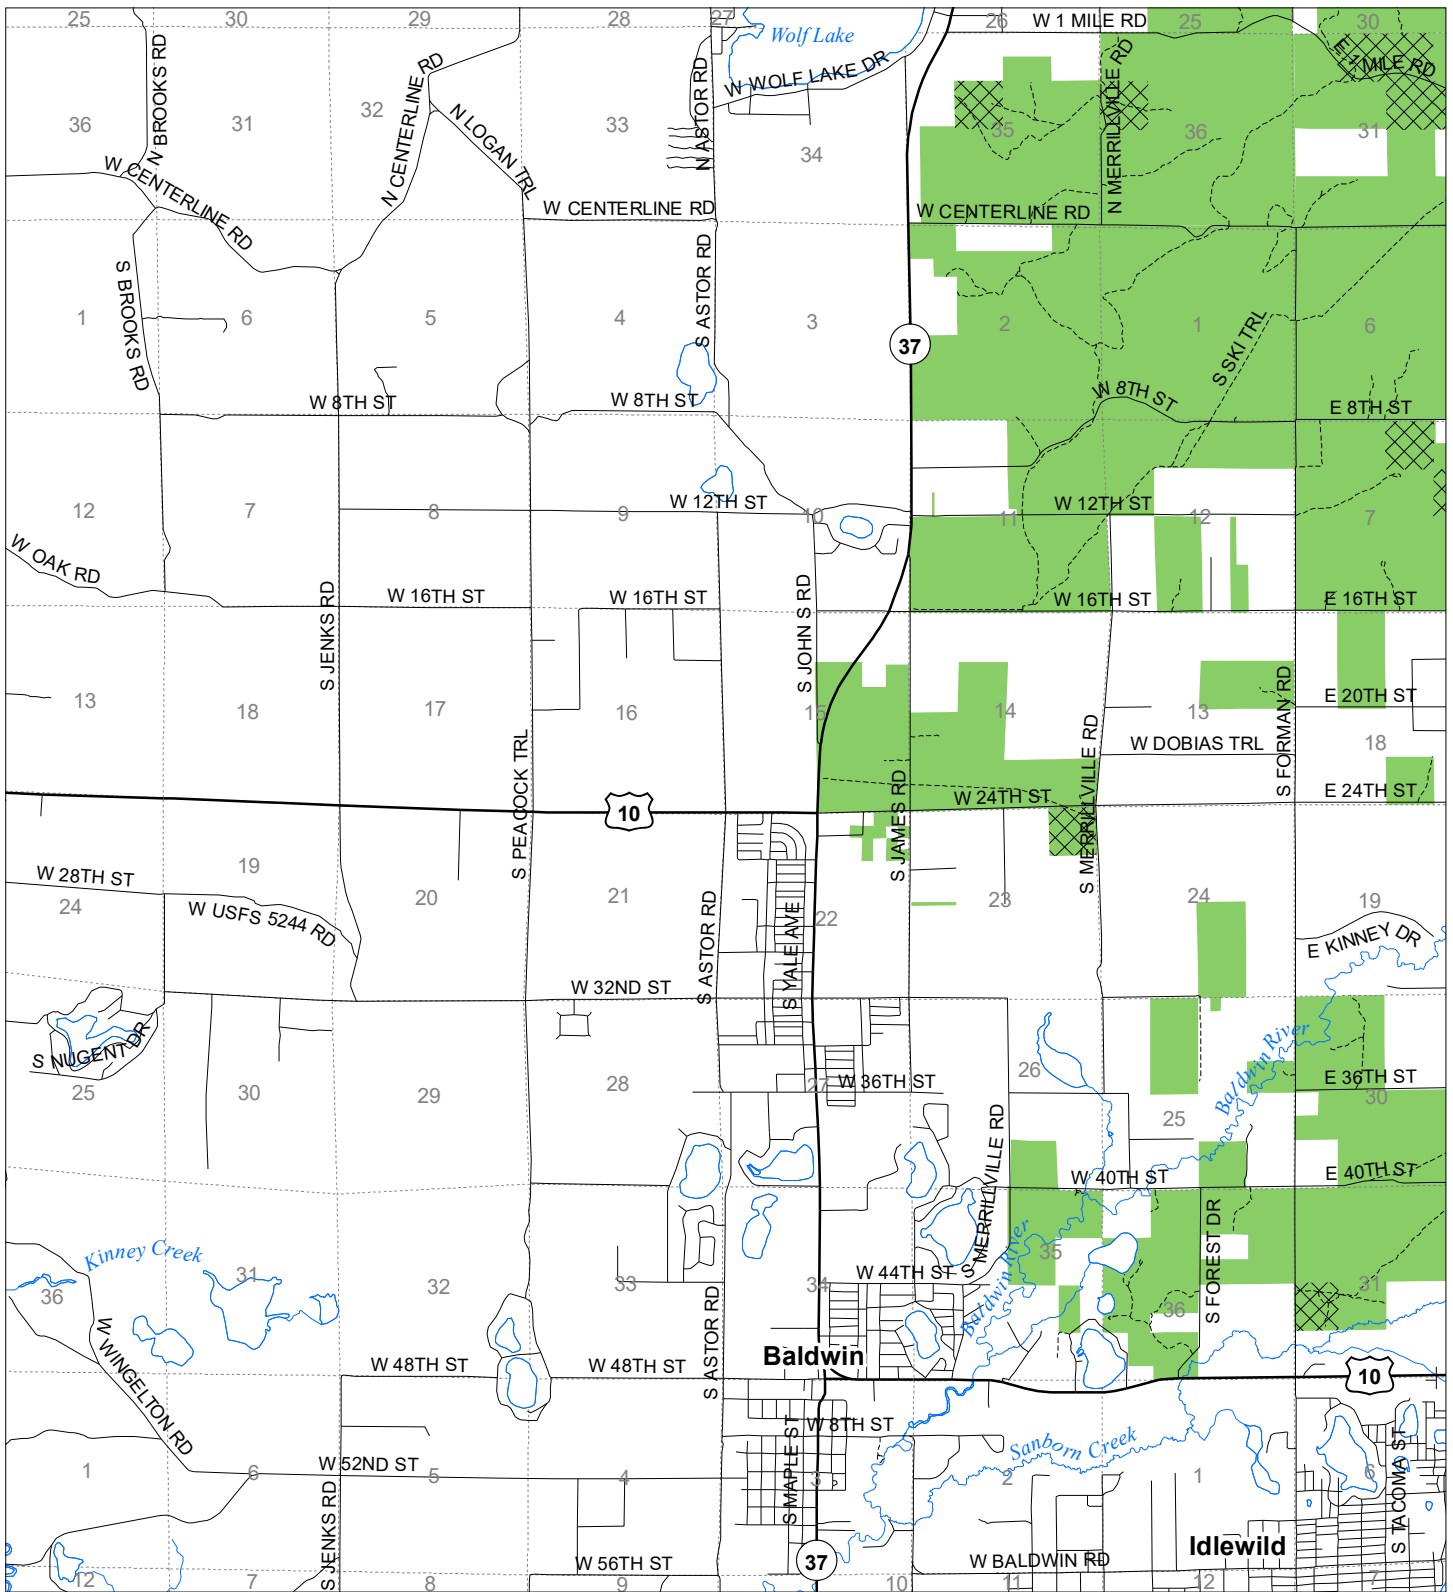

# Fuelwood Collection Lake County T18N,R13W

- State land open to fuelwood collection
- State land closed to fuelwood collection

Effective: March 1, 2021

N  
Miles  
0 0.5 1

02/02/2021