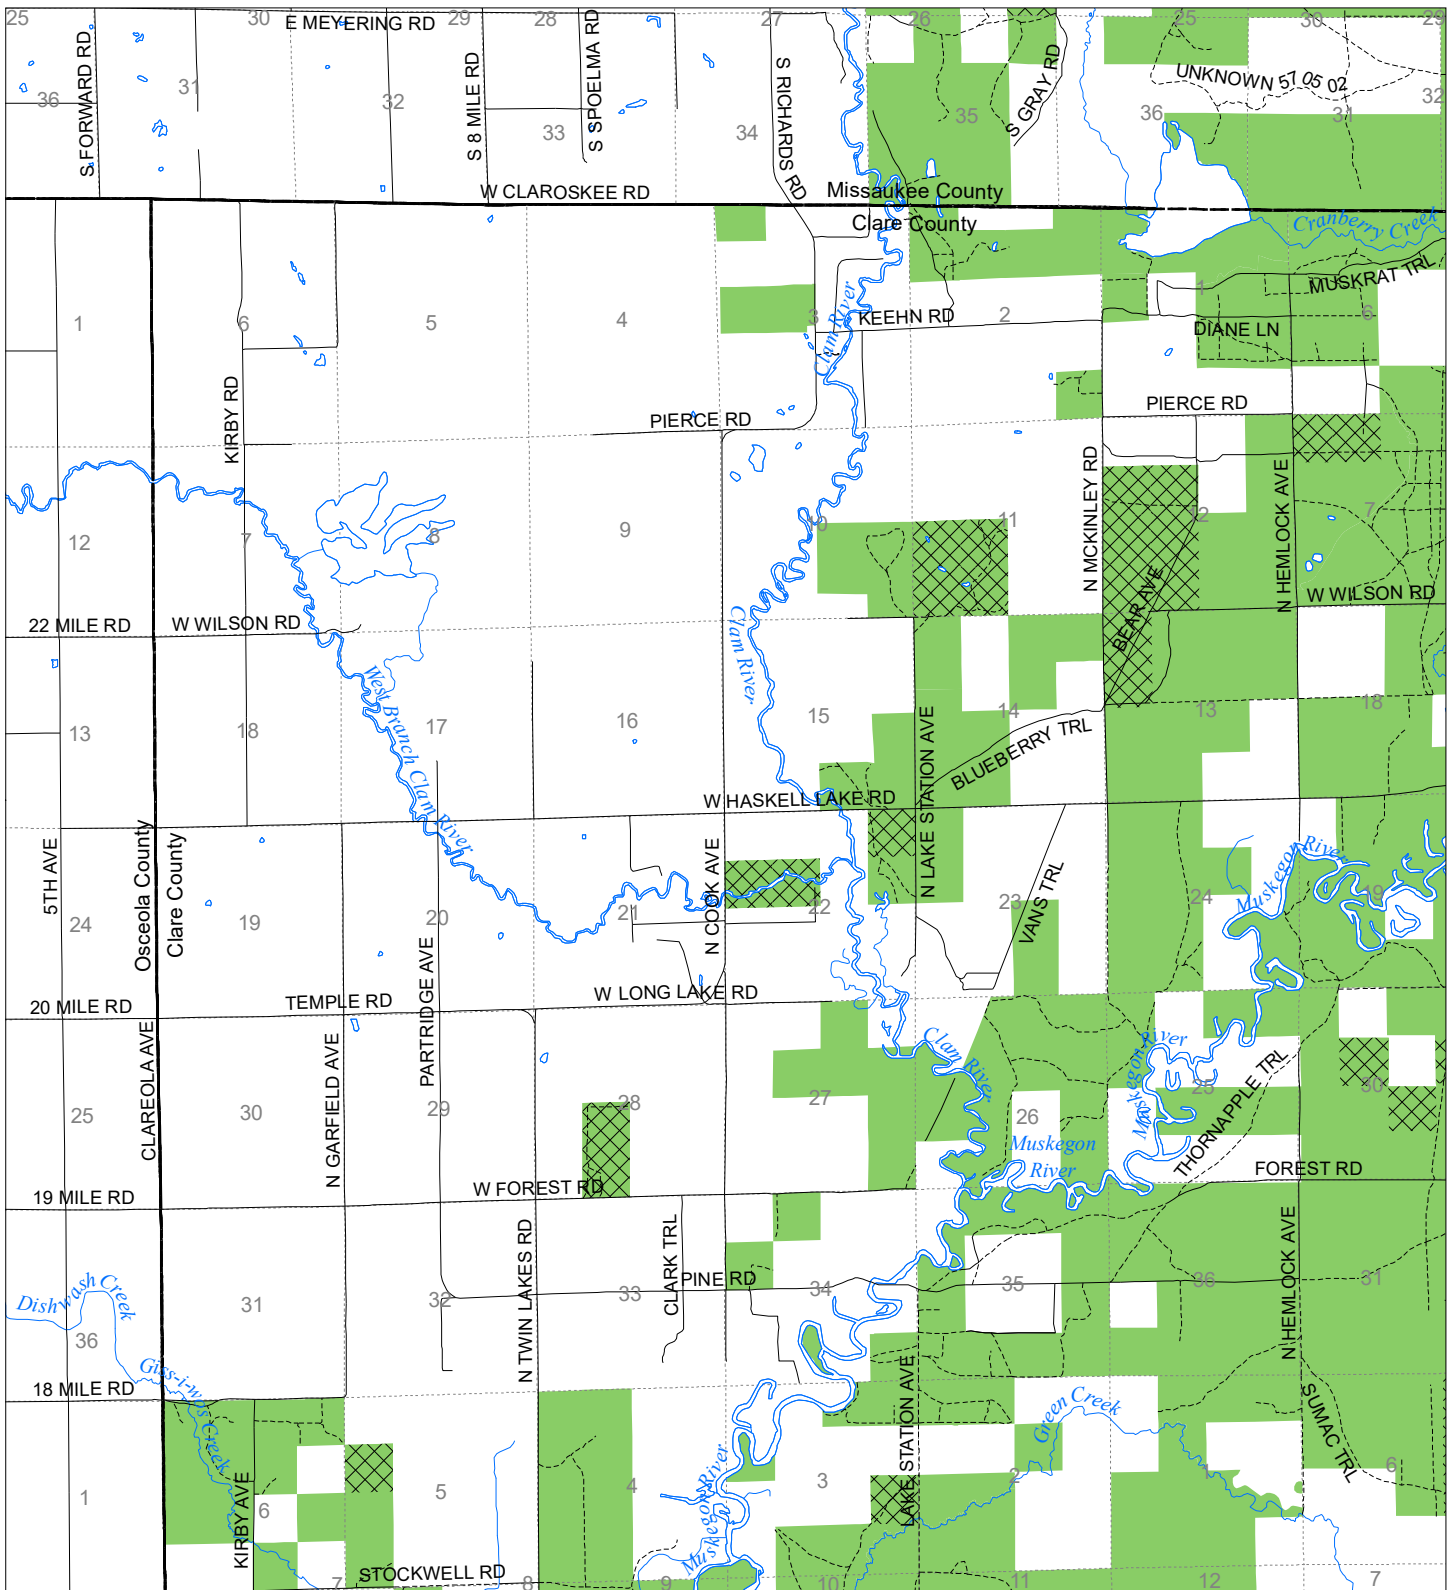

# Fuelwood Collection Clare County T20N,R06W

State land open to fuelwood collection  
State land closed to fuelwood collection  
Effective: March 1, 2021

0 Miles 0.5 1  
2021/02/02