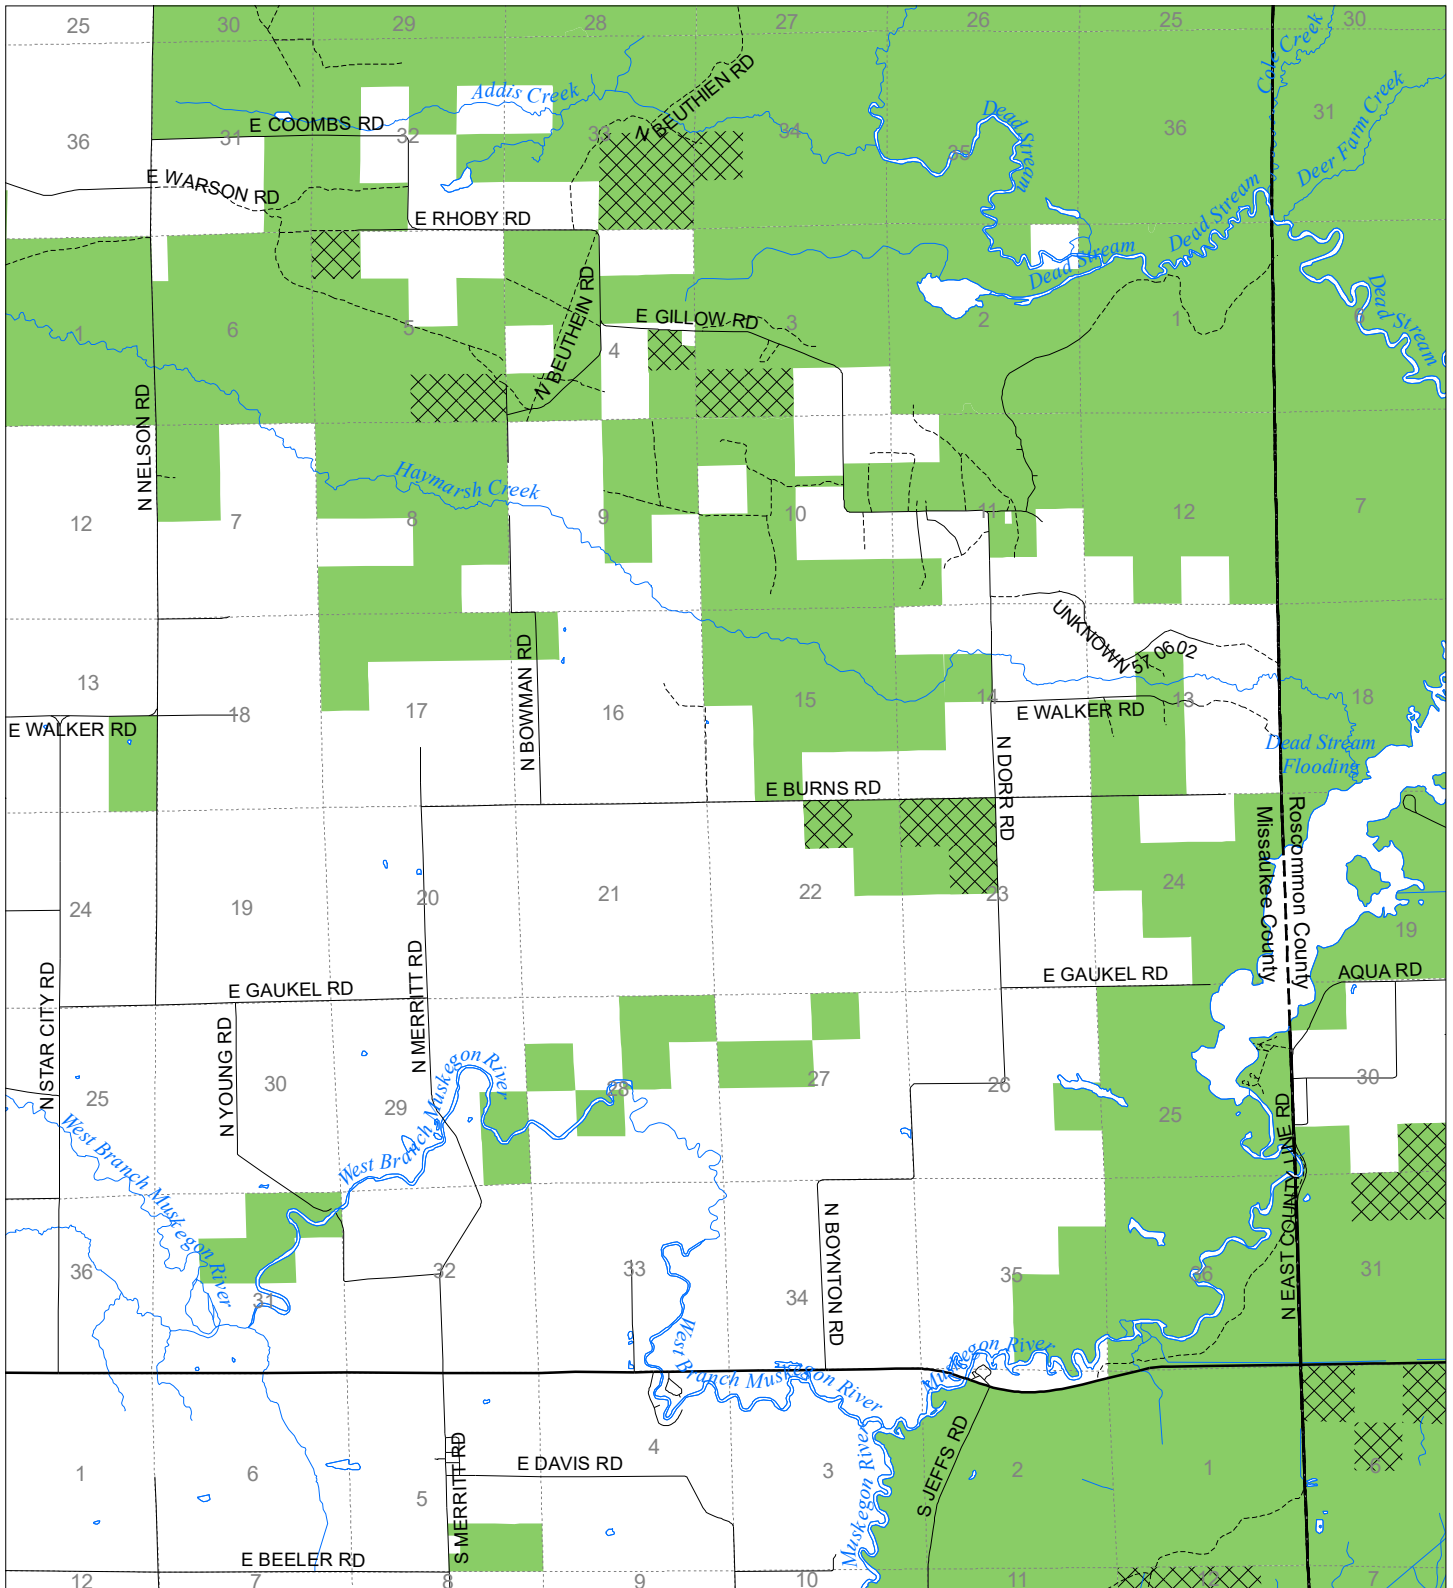

Fuelwood Collection Missaukee County T23N,R05W

- State land open to fuelwood collection
- State land closed to fuelwood collection

Effective: March 1, 2021

N
Miles
0 0.5 1

02/02/2021