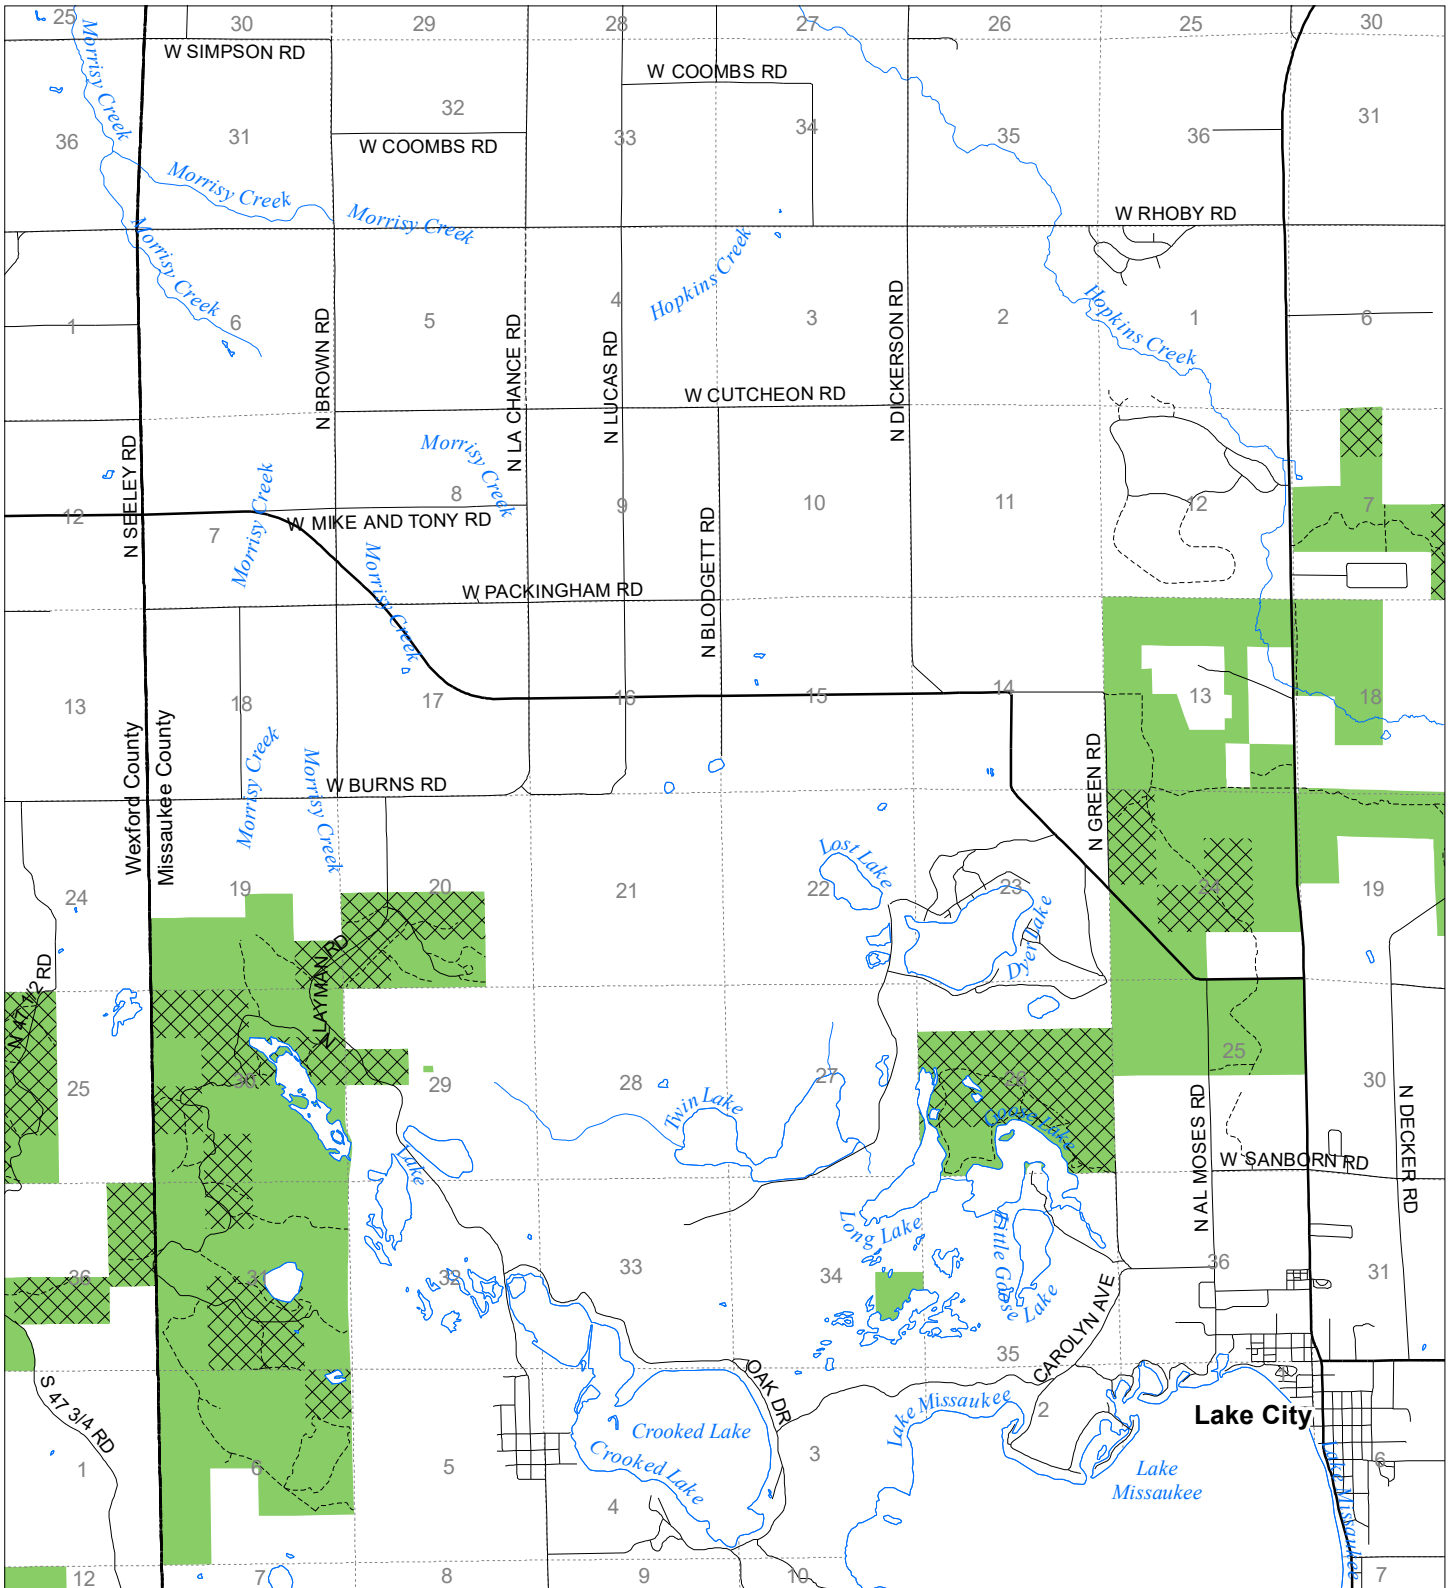

# Fuelwood Collection Missaukee County T23N,R08W

- State land open to fuelwood collection
- State land closed to fuelwood collection

Effective: March 1, 2021

  
 Miles  
 0      0.5      1

02/02/2021