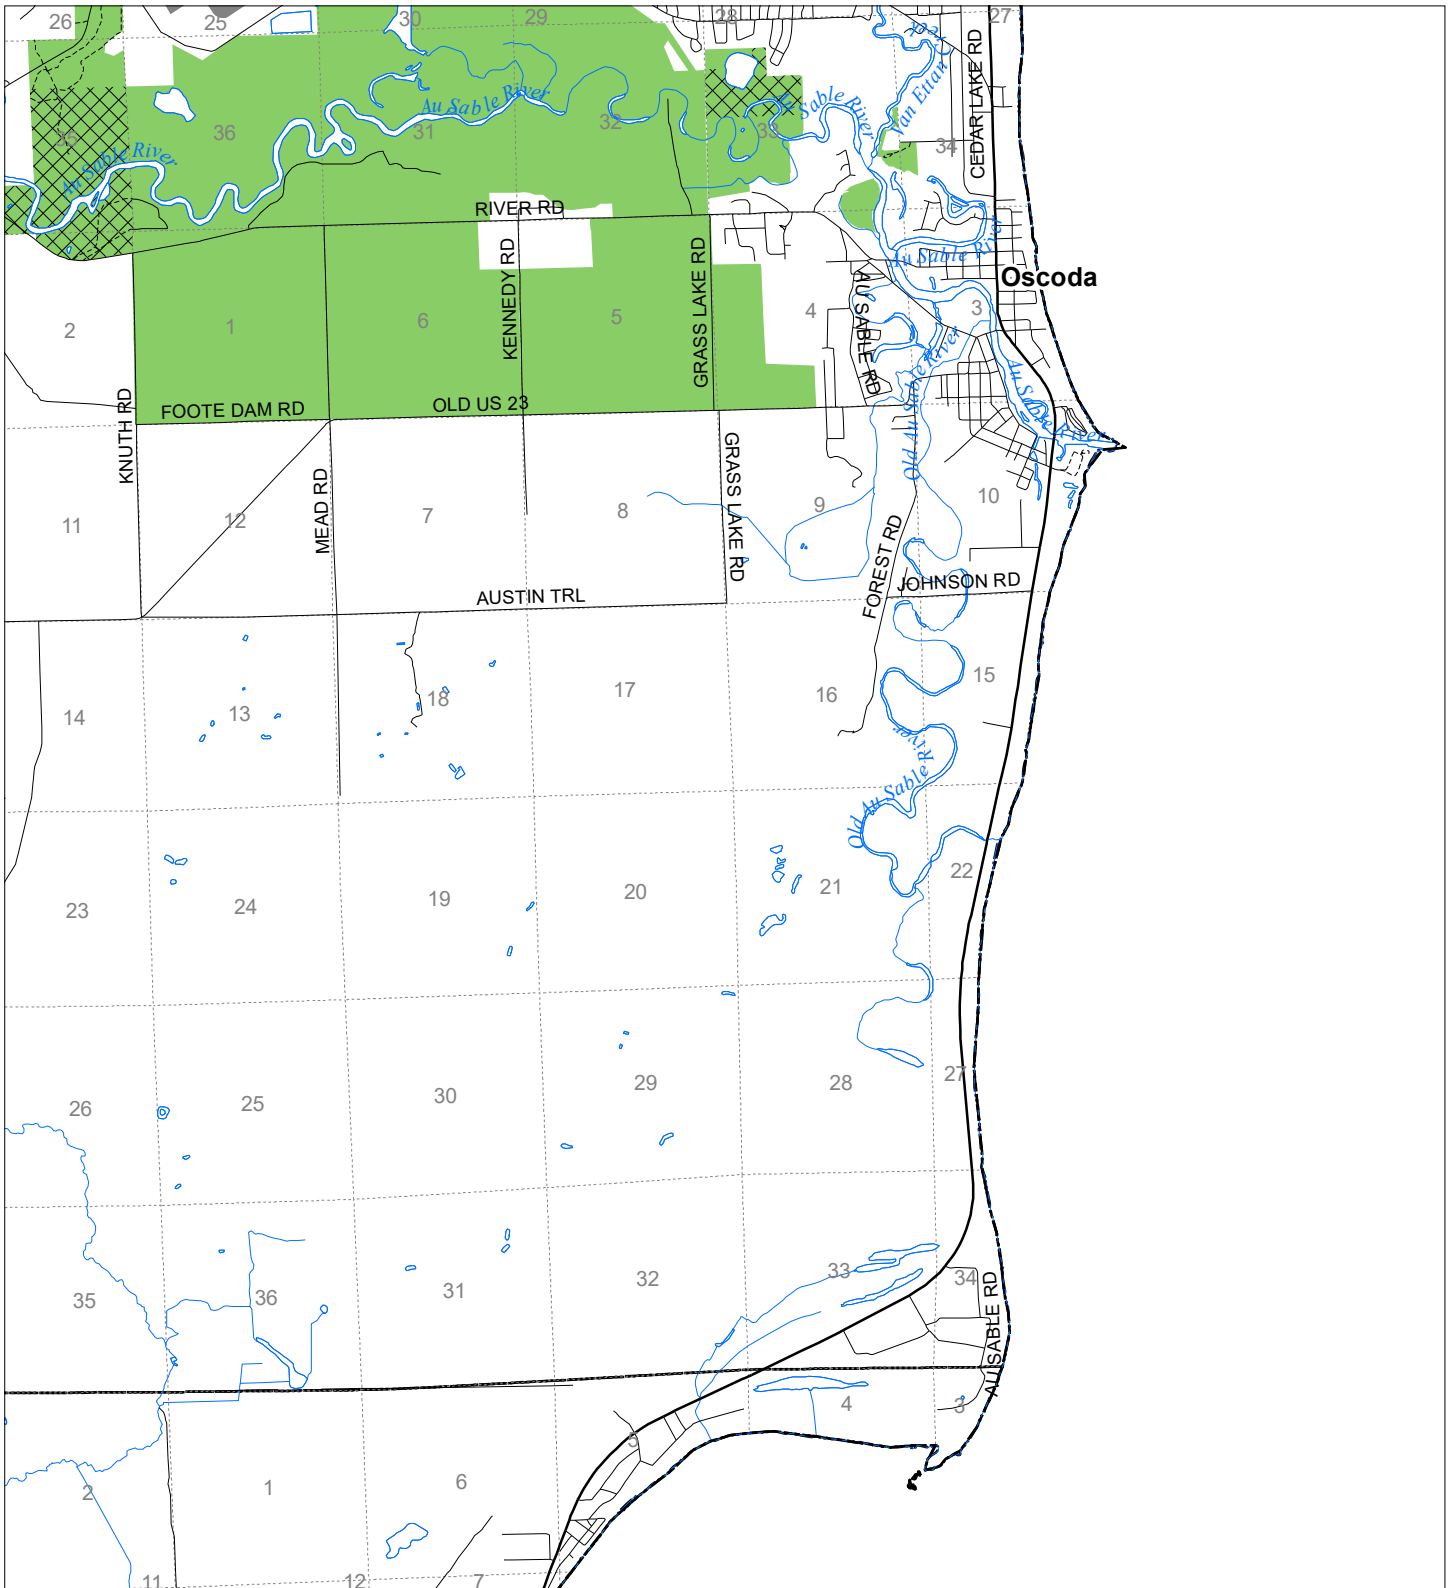

Fuelwood Collection
Iosco County
T23N,R09E

- State land open to fuelwood collection
- State land closed to fuelwood collection

Effective: March 1, 2021

0 Miles 0.5 1
02/02/2021
MICHIGAN DEPARTMENT OF NATURAL RESOURCES DNR