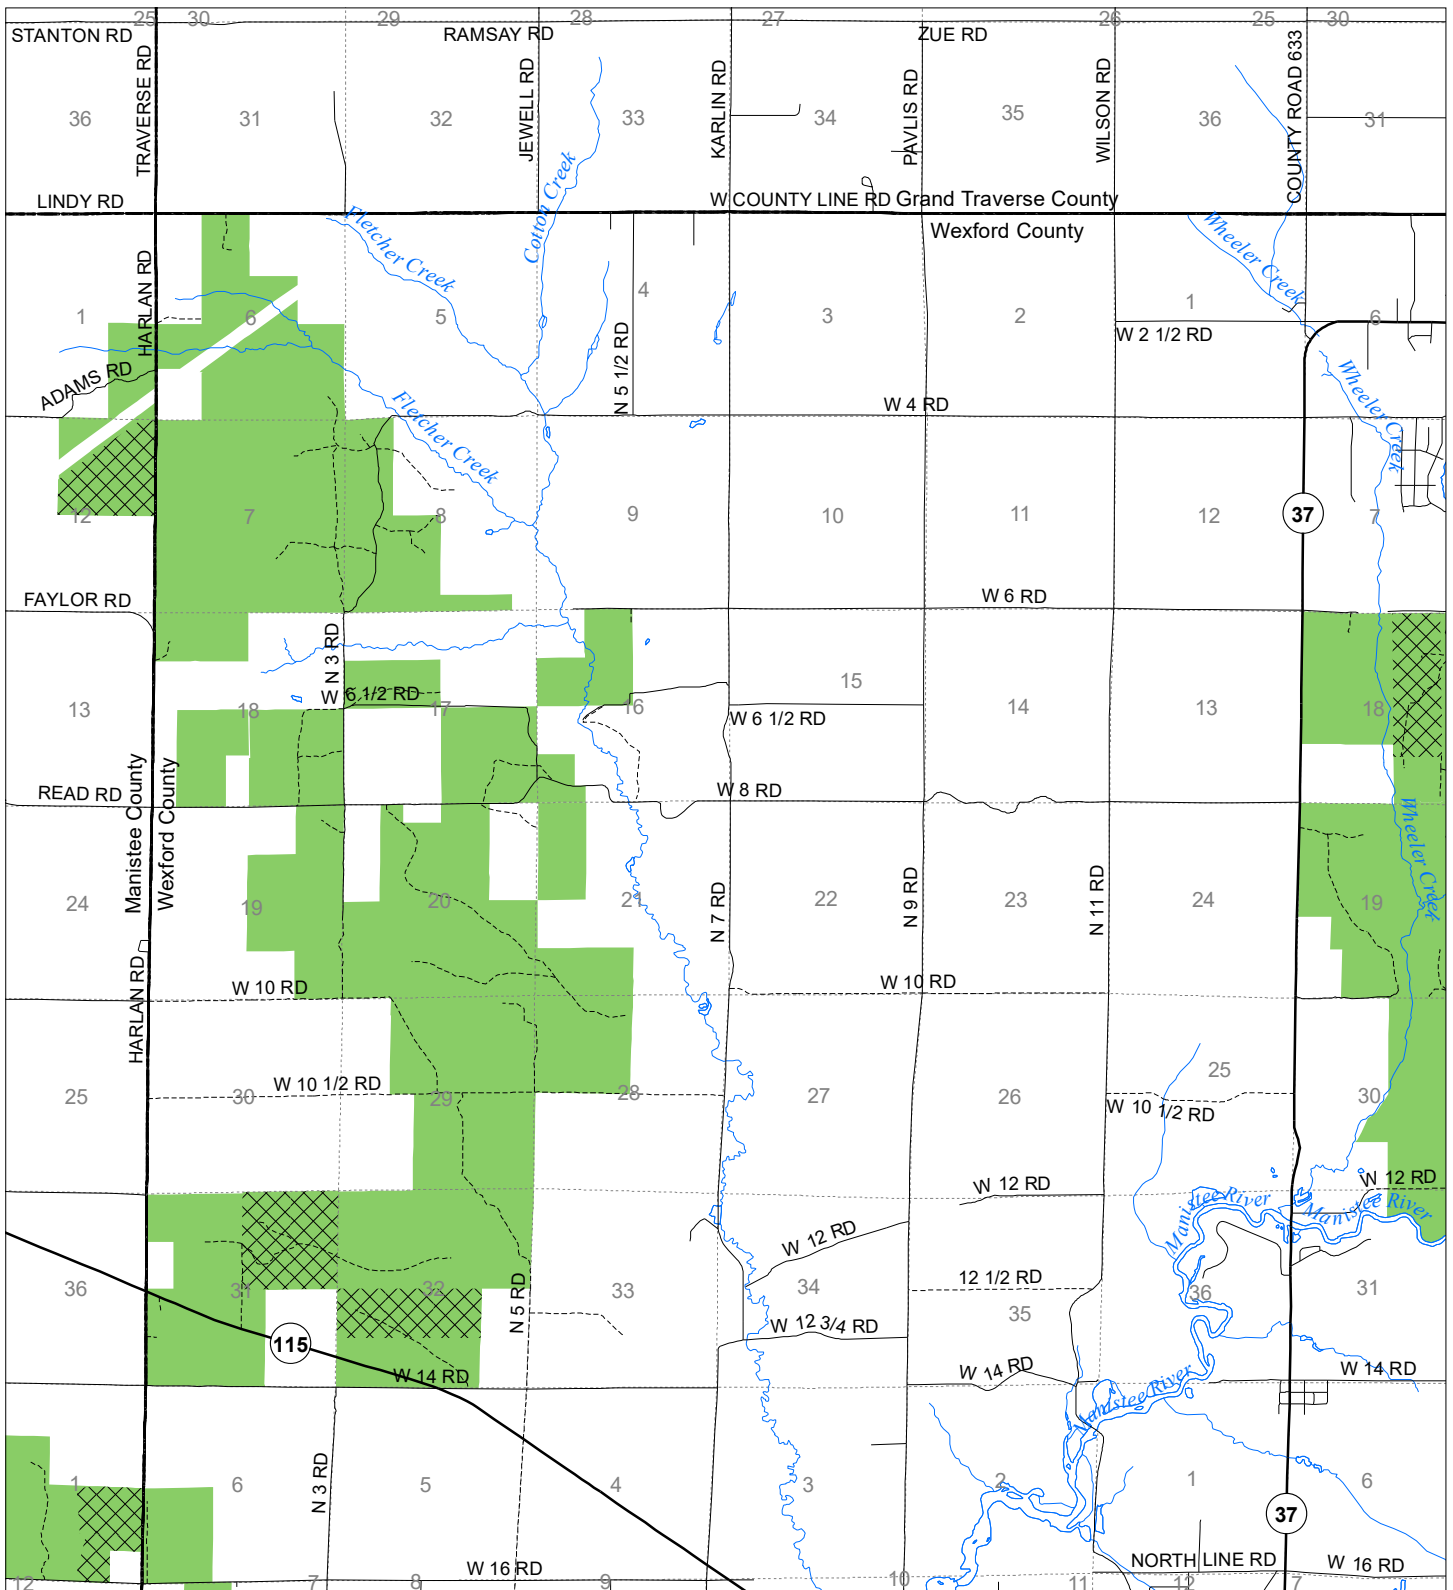

Fuelwood Collection Wexford County T24N,R12W

State land open to fuelwood collection
 State land closed to fuelwood collection
 Effective: March 1, 2021

N
 Miles
 0 0.5 1
 02/02/2021