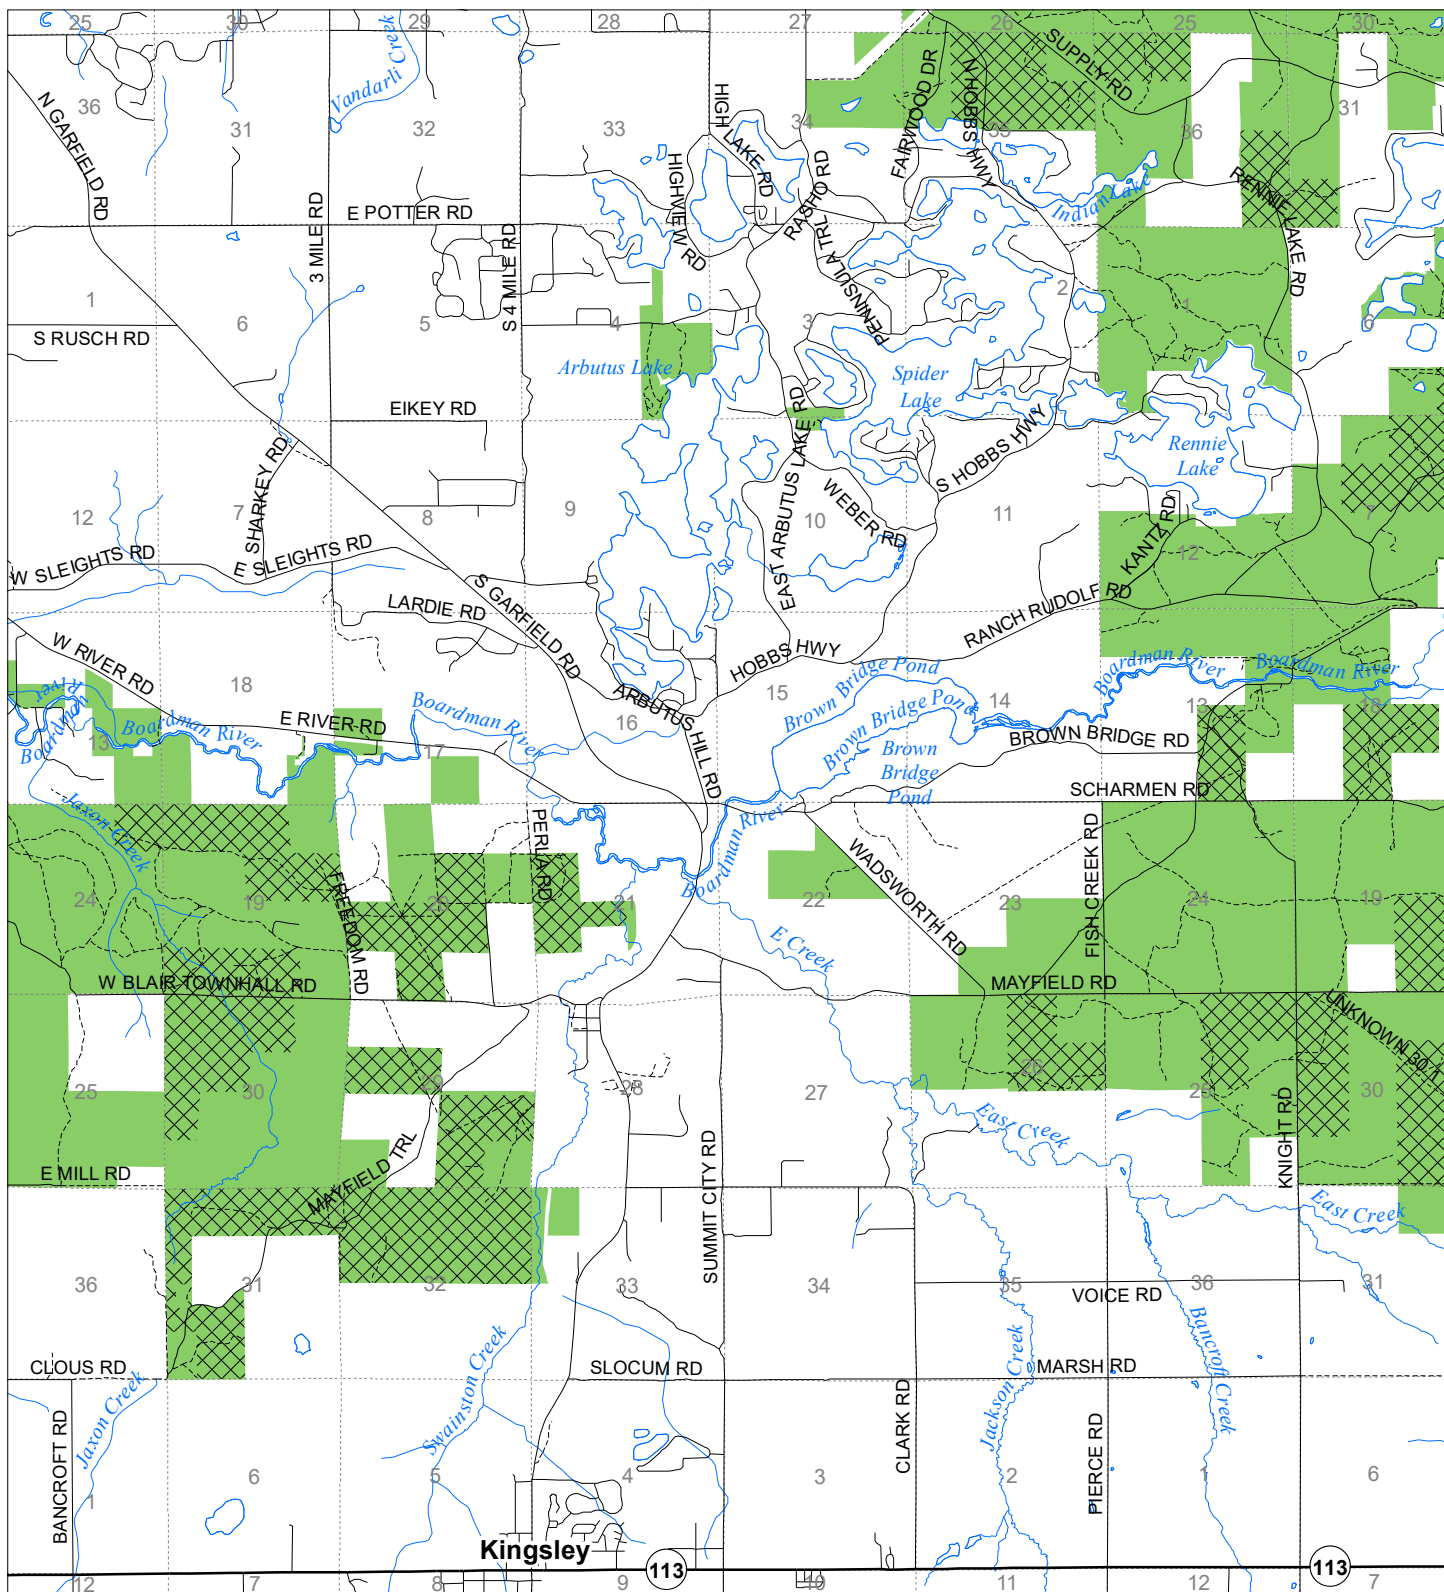

# Fuelwood Collection Grand Traverse County T26N,R10W

- State land open to fuelwood collection
- State land closed to fuelwood collection

Effective: March 1, 2021

  
 Miles  
 0      0.5      1

02/02/2021