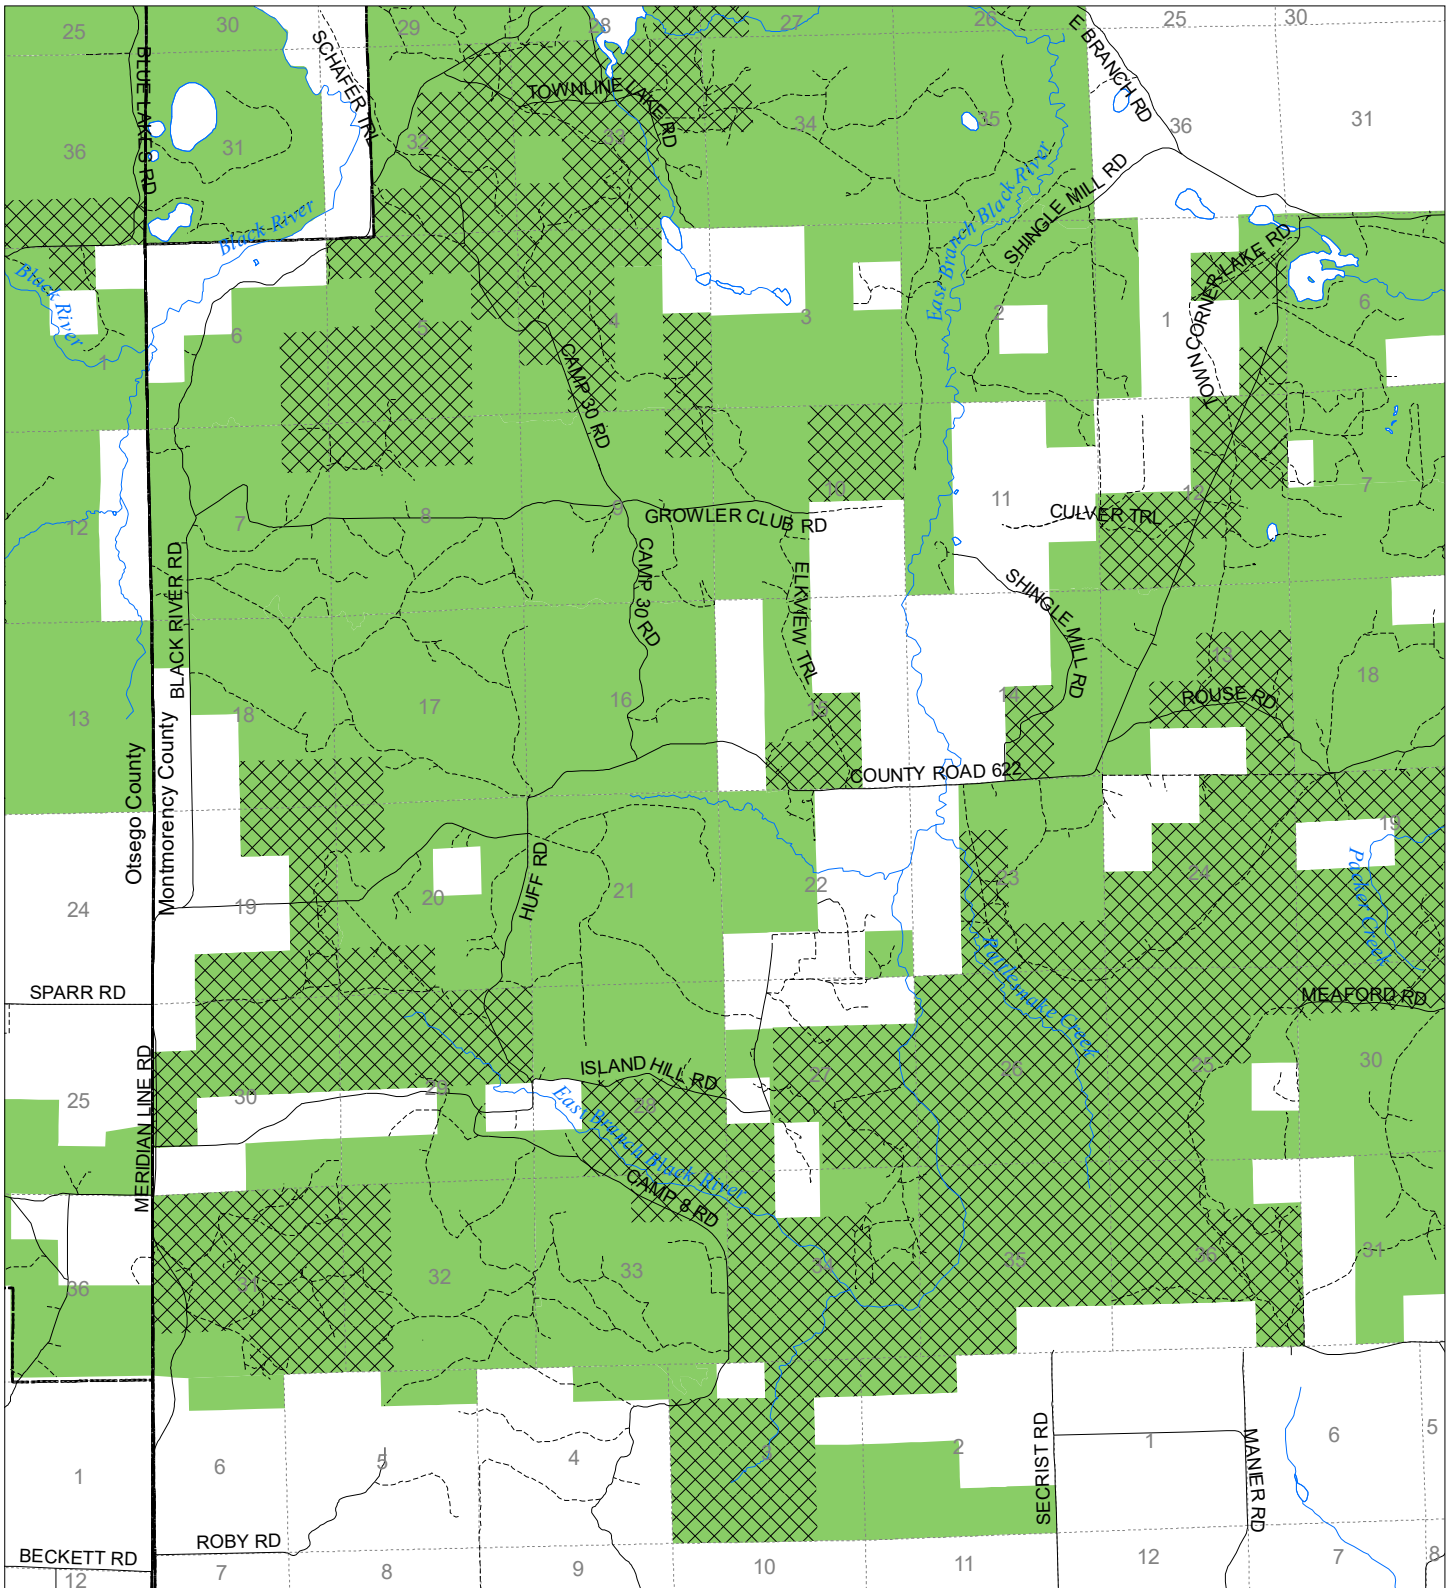

Fuelwood Collection Montmorency County T31N,R01E

State land open to fuelwood collection
 State land closed to fuelwood collection
 Effective: March 1, 2021