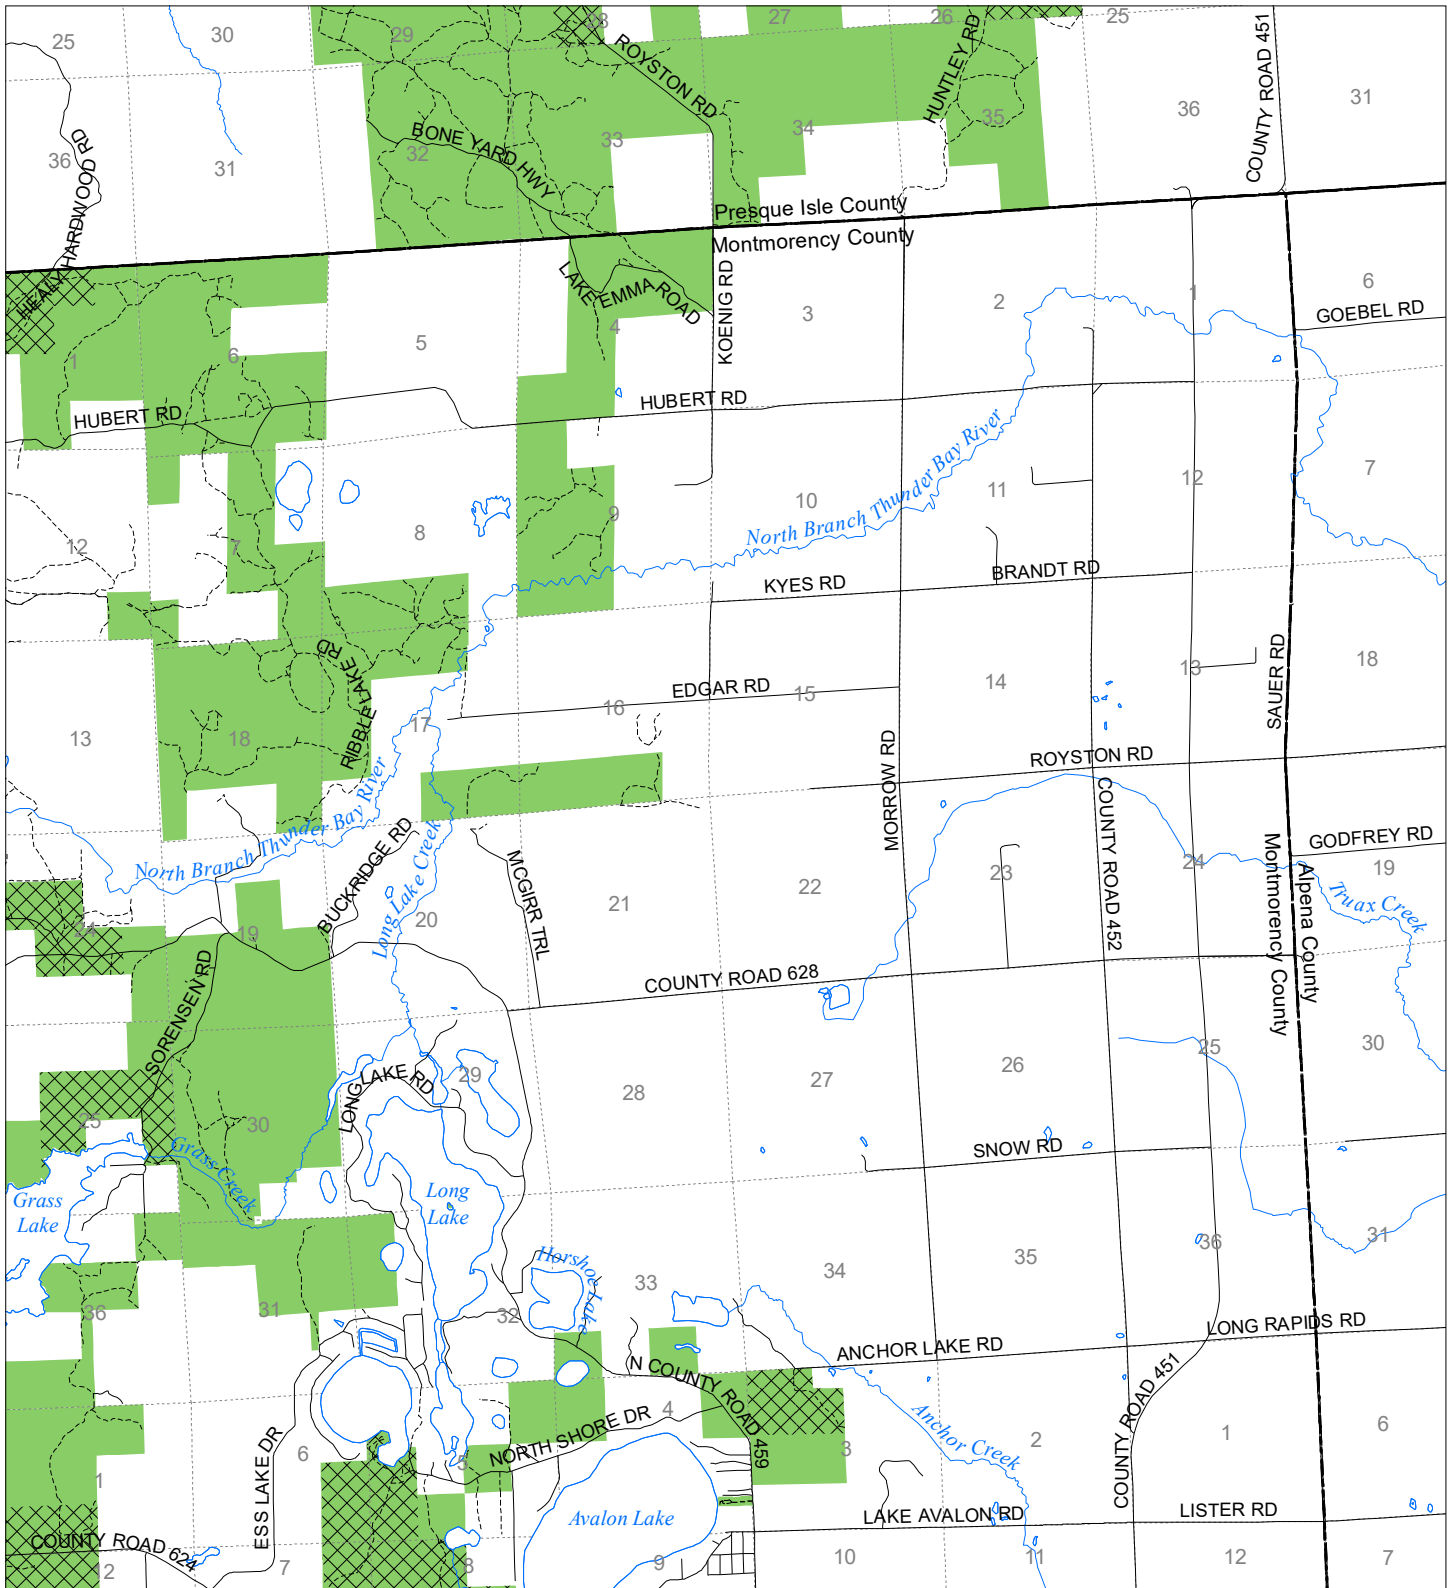

# Fuelwood Collection Montmorency County T32N,R04E

State land open to fuelwood collection  
 State land closed to fuelwood collection  
 Effective: March 1, 2021

N  
 Miles  
 0 0.5 1  
 02/02/2021