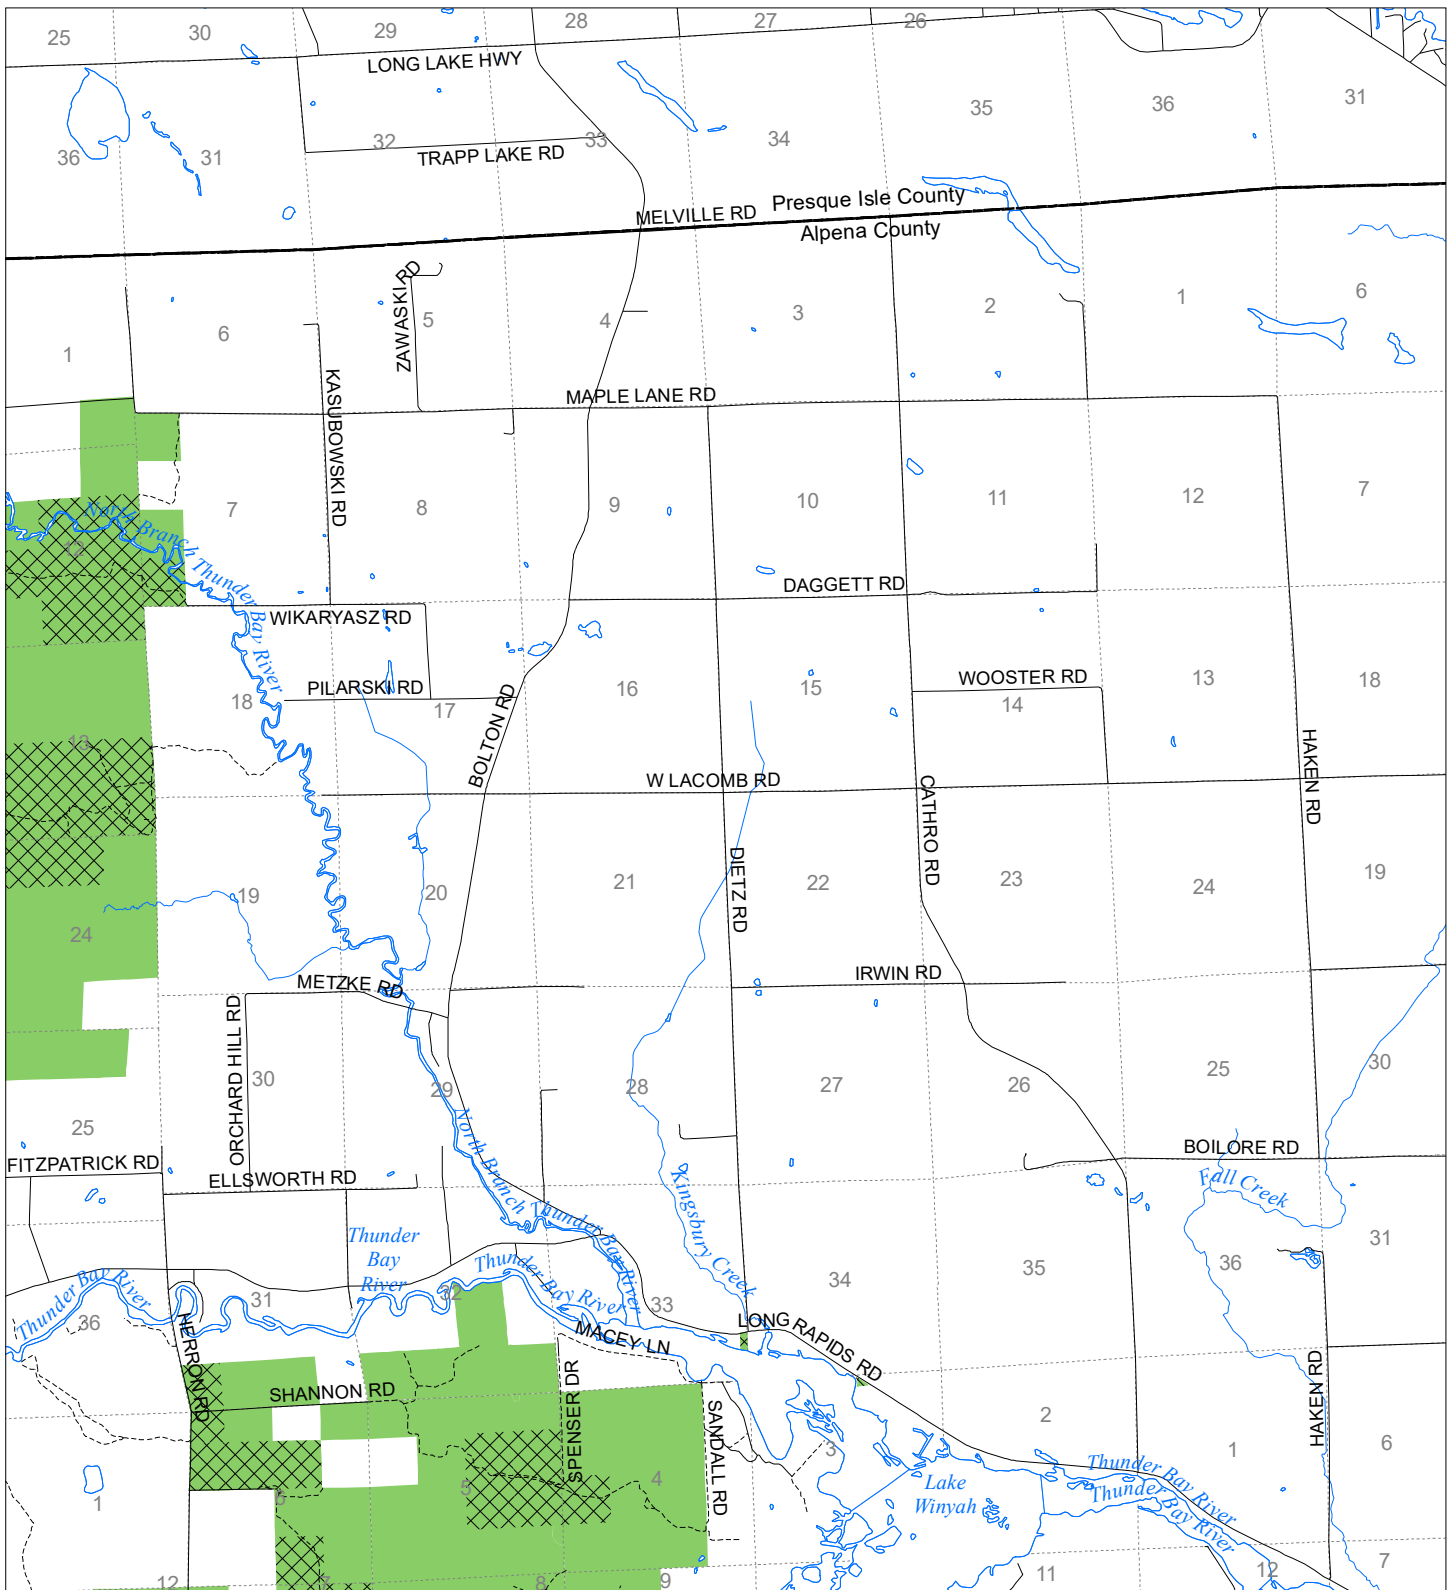

# Fuelwood Collection Alpena County T32N,R07E

- State land open to fuelwood collection
- State land closed to fuelwood collection

Effective: March 1, 2021

N  
Miles  
0 0.5 1

02/02/2021