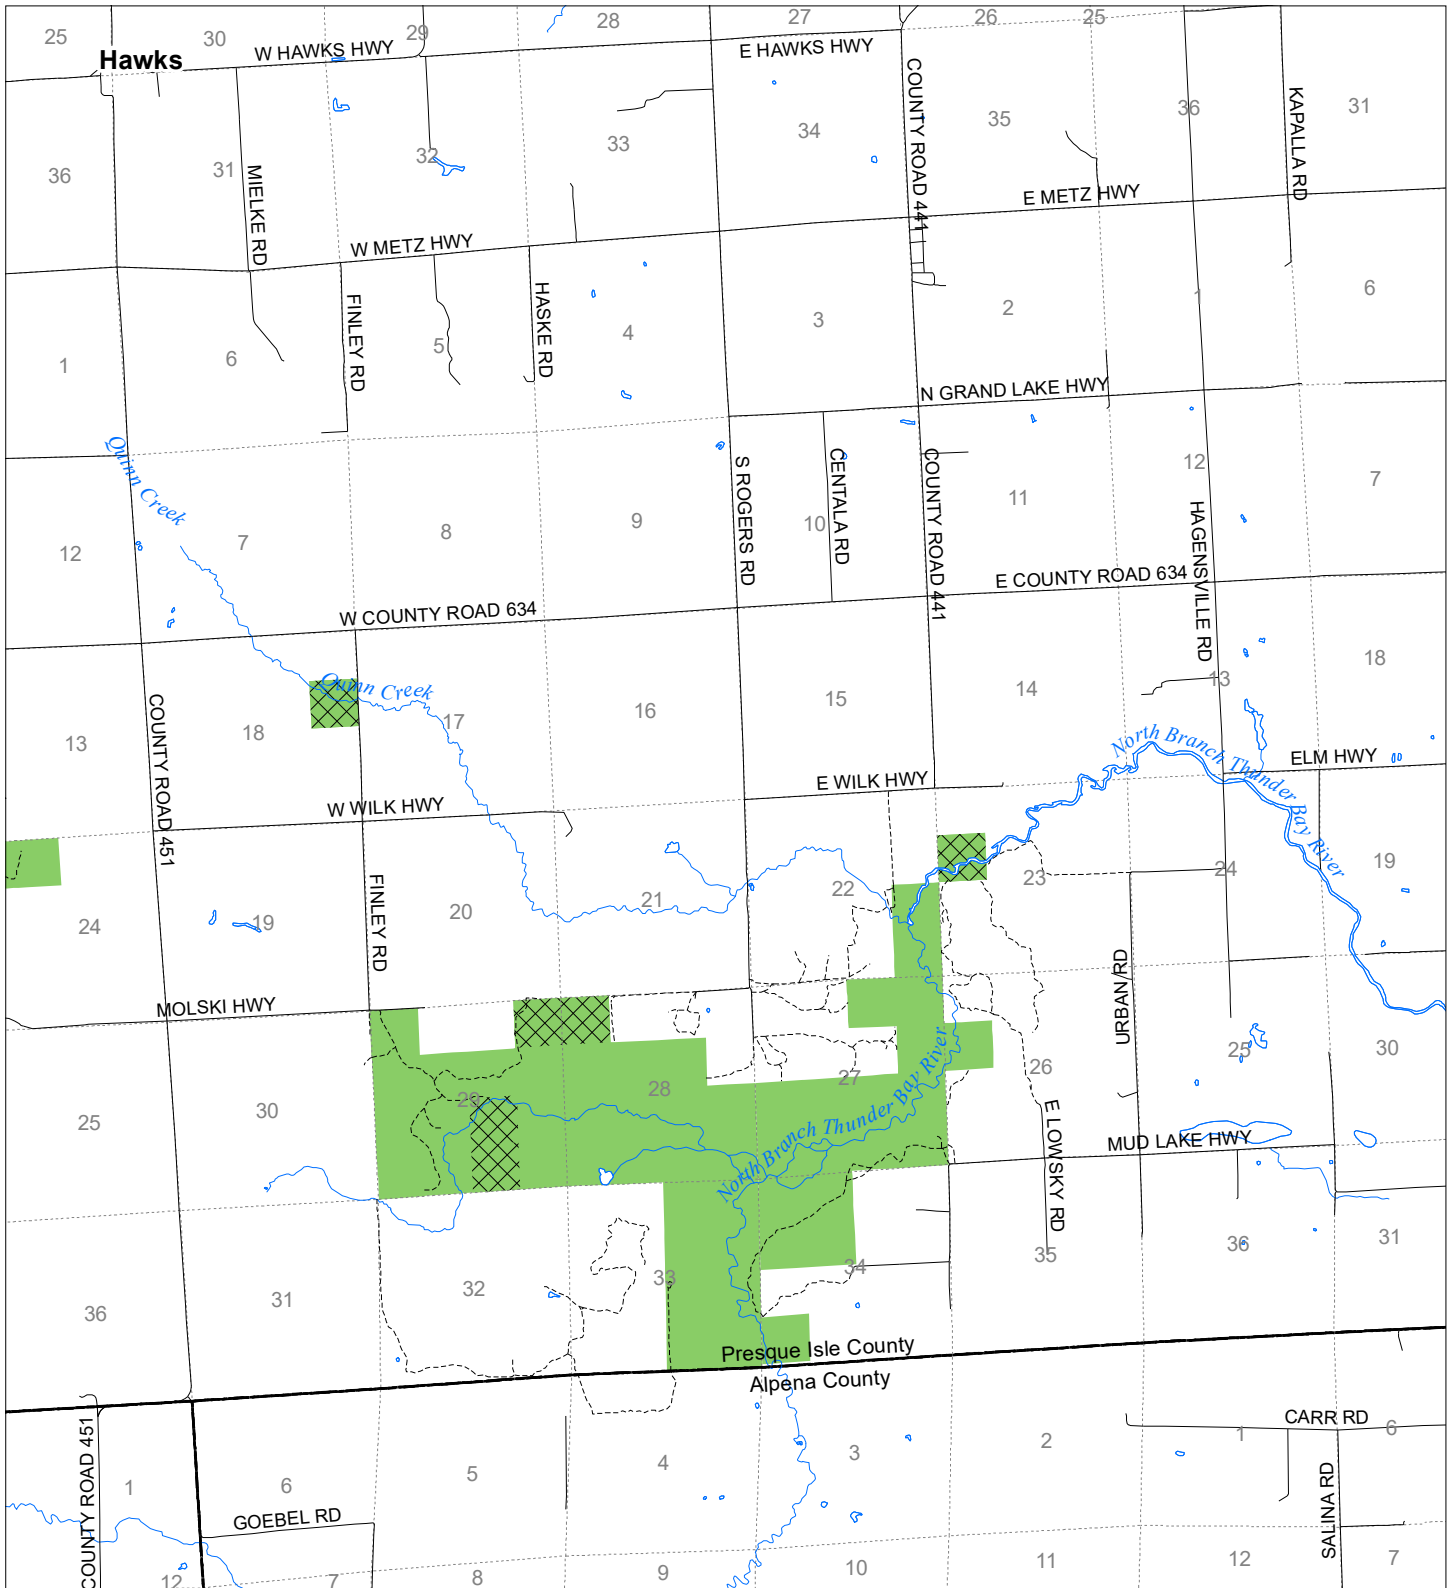

# Fuelwood Collection Presque Isle County T33N,R05E

- State land open to fuelwood collection
- State land closed to fuelwood collection

Effective: March 1, 2021