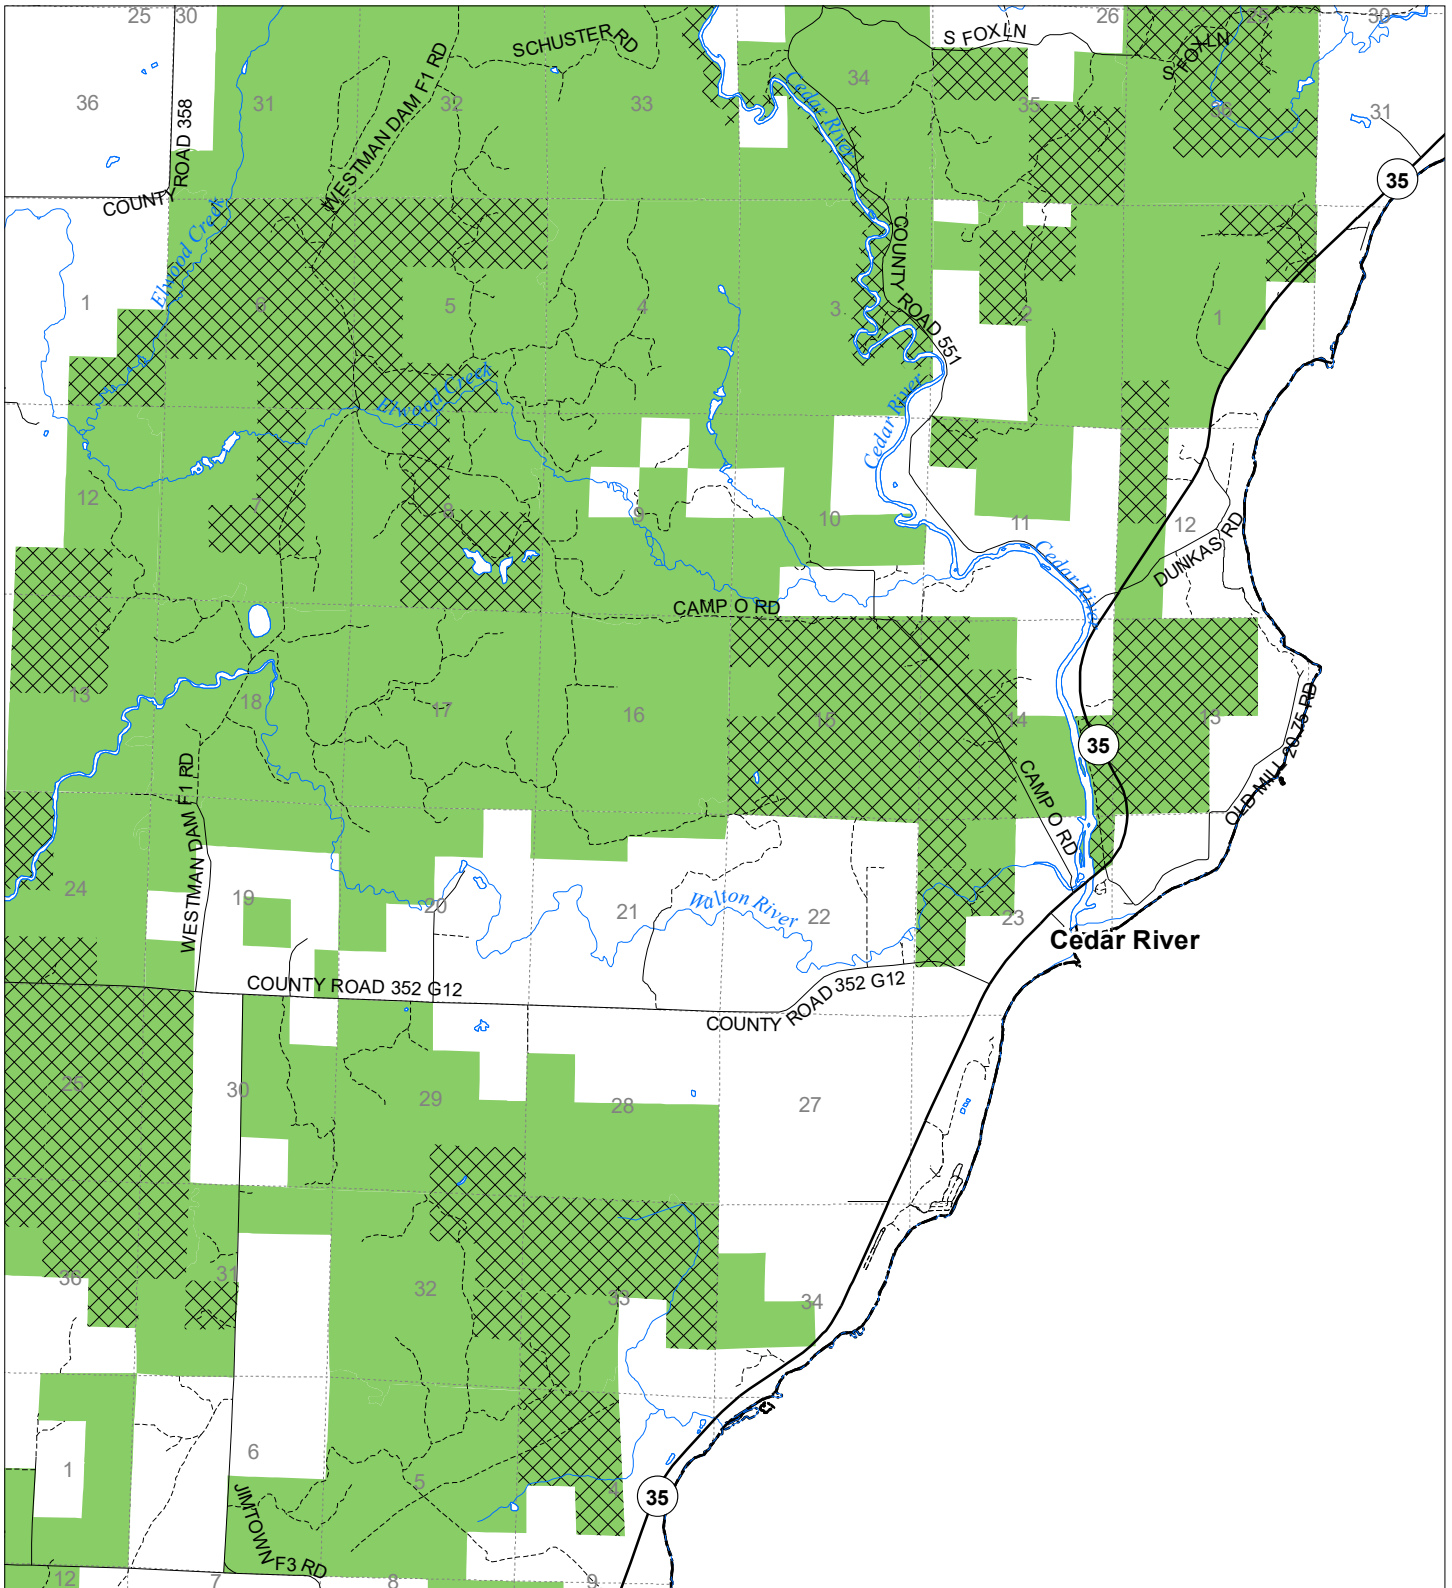

Fuelwood Collection
Menominee County
T35N,R25W

- State land open to fuelwood collection
- State land closed to fuelwood collection

Effective: March 1, 2021

0 Miles 1
0.5
02/02/2021