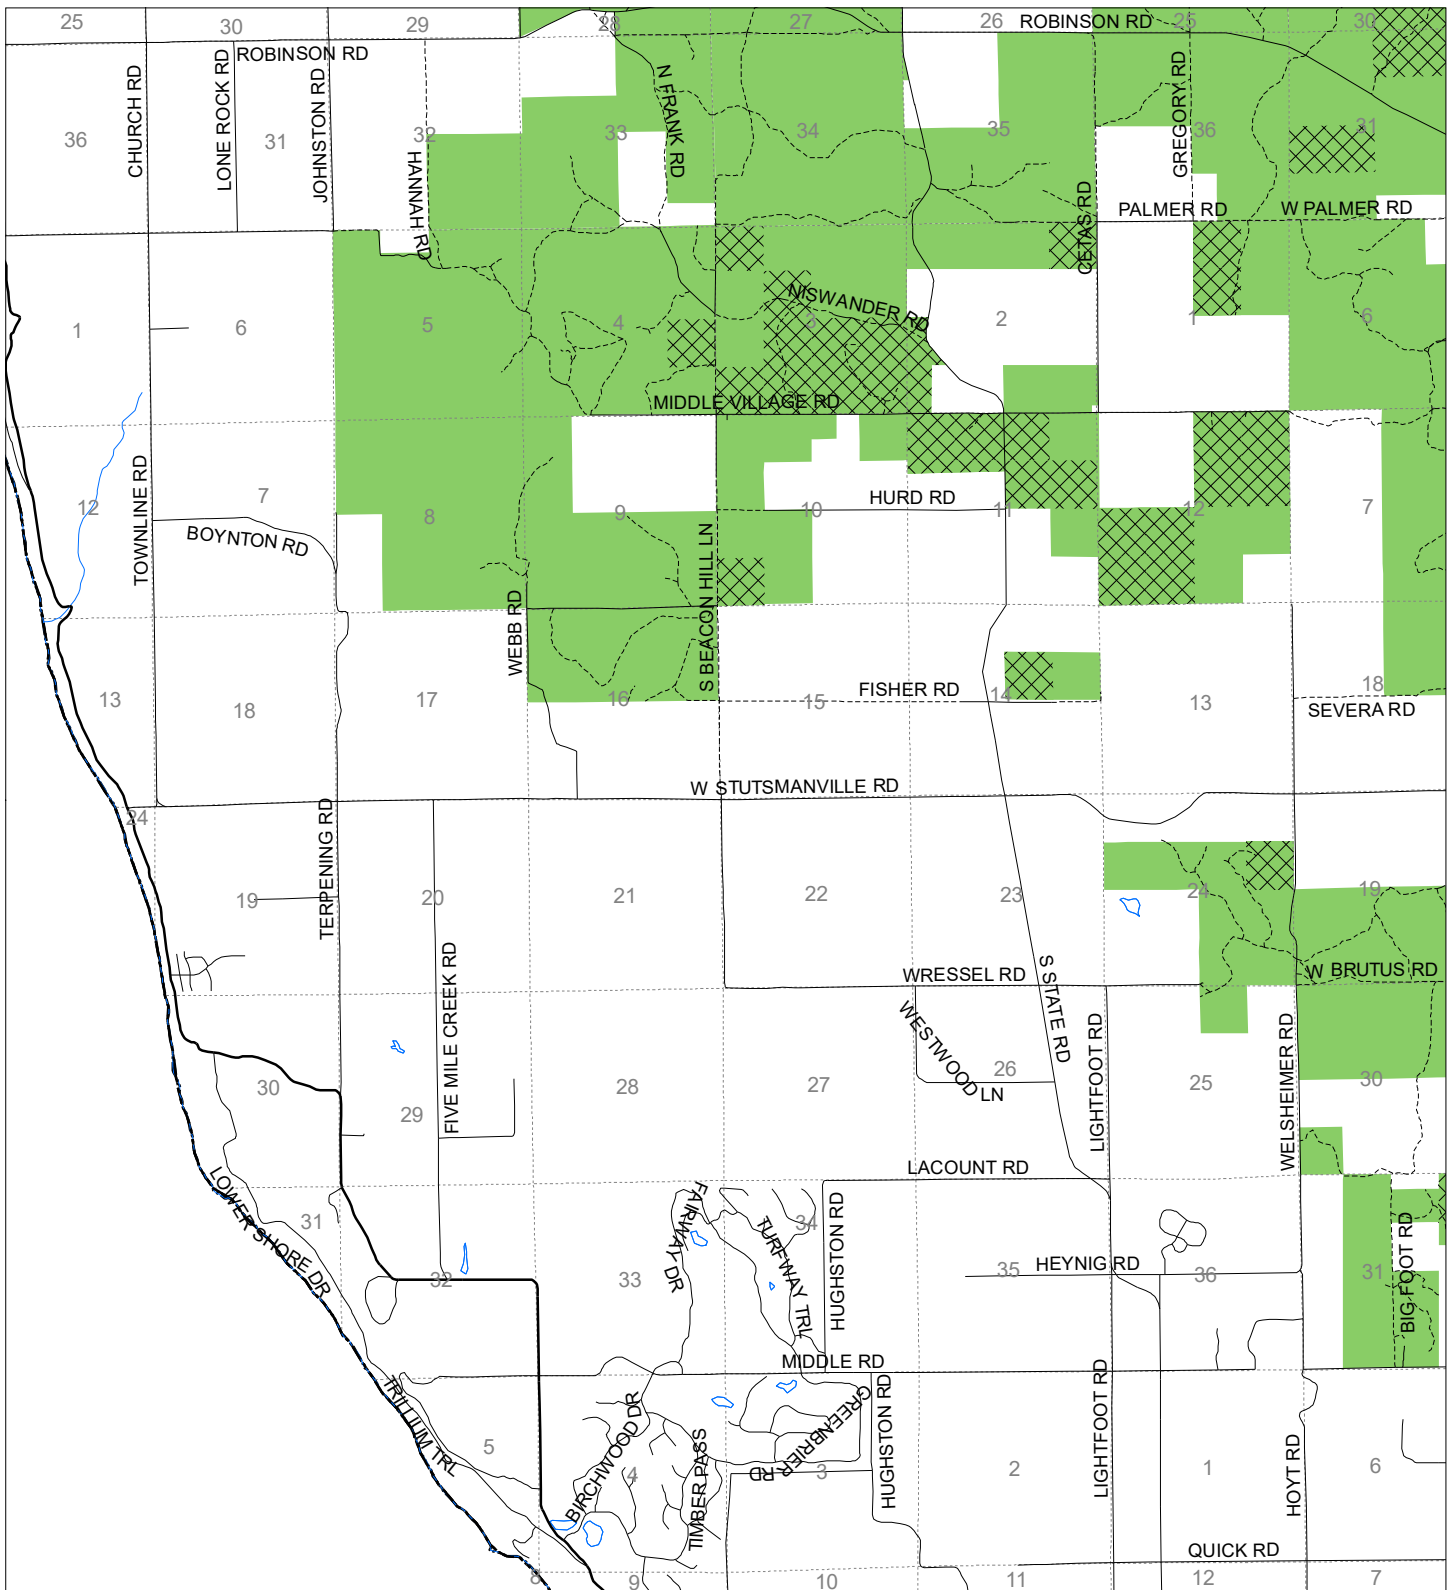

# Fuelwood Collection Emmet County T36N,R06W

- State land open to fuelwood collection
- State land closed to fuelwood collection

Effective: March 1, 2021

N

Miles  
0 0.5 1

02/02/2021